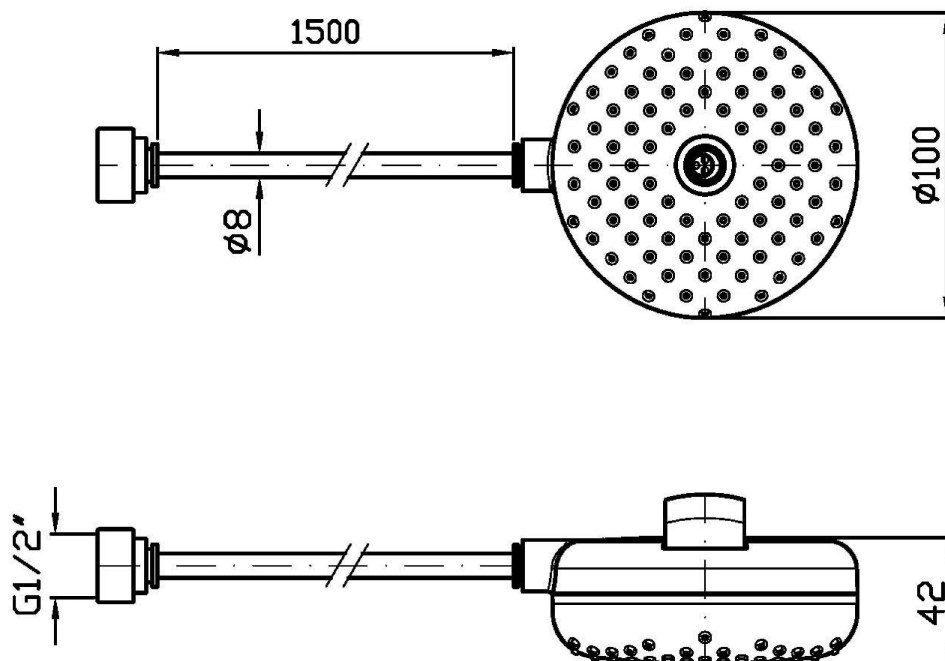

## SHOWER

**Z94750**

Watercandy, doccia a mano a 3 getti. / Watercandy, 3 jets hand shower.

Watercandy, doccia a mano per massaggio corpo, a 3 getti: pulsato, pioggia, combinato. Cinghia posteriore in silicone per impugnatura. Ugelli in silicone morbido. Flessibile in PVC con adattatore da 1/2" e adattatore per coni standard e saliscendi.

Water Saving - portata d'acqua uguale o inferiore a 9 l/min.

Watercandy, 3 jets hand shower for body massage: pulse, rain, combined Equipped with silicone handgrip. Nozzles in soft silicone. PVC flexible hose with 1/2" adapter and adapter for standard cones and slide bar.

## SHOWER

Z94750

Disegno Complessivo / Overall Drawing

## SHOWER

Z94750

Pesi e Misure / Weights and Sizes

Peso ( Kg ) Weight ( lb )	0,25 ( Kg )	0,55 ( lb )
Volume test ( dc3 ) - ( in3 )	8,10 ( dc3 )	494,29 ( in3 )
h ( mm ) - ( in )	90,00 ( mm )	3,54 ( in )
L1 ( mm ) - ( in )	300,00 ( mm )	11,81 ( in )
L2 ( mm ) - ( in )	300,00 ( mm )	11,81 ( in )