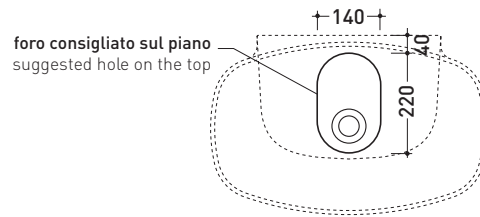

ND60L Nudaslim 60

Countertop - wall hung basin 60 cm

•WITHOUT OVERFLOW •WITHOUT TAP LEDGE

Complements: **Box wall hung vanity units depth 37 cm**
Line taps basin: ONE - NOKÈ - FOLD - X1
Line accessories: TWO - HOOP - NOKÈ - FOLD

Technical accessories: **Chrome siphon (SIFL/CR) - Telescopic chrome siphon (SIFL066)**
Stop & Go drain (PLSG)
CERAMIC Stop & Go drain (PLCE)
Fixing kit for wall (9002)

Package dim. | Weight **10 kg** | Pz. Pallet n° **12**

CE UNI EN 14688 - CL00 Dop-No14688

sizes in mm

Please consider a 2% tolerance on indicated measurements

CERAMIC: glossy finish

matt finish