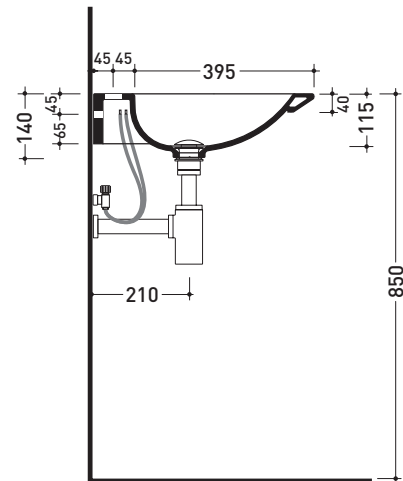

Package dim. | Weight **22 kg** | Pz. Pallet n° **10**

UNI EN 14688 - CL00 Dop-No14688

vista zenitale / zenital view

vista frontale / frontal view

sezione longitudinale / section

sizes in mm

Please consider a 2% tolerance on indicated measurements