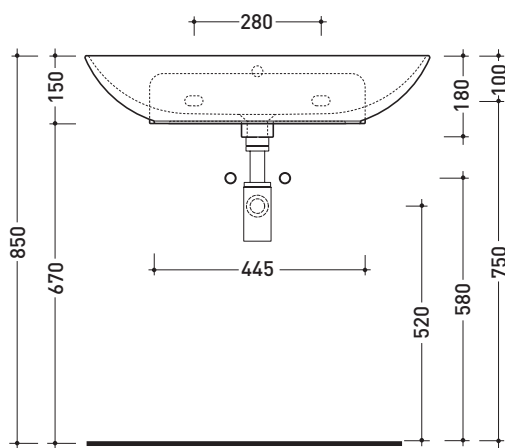

Package dim. | Weight **16,5 kg** | Pz. Pallet n° **12**

UNI EN 14688 - CL20 Dop-No14688

vista zenitale / zenital view

foro consigliato sul piano
suggested hole on the top

vista zenitale / zenital view

vista frontale / frontal view

sezione longitudinale / section

sizes in mm

Please consider a 2% tolerance on indicated measurements

CERAMIC: glossy finish

matt finish

white black

milky white graphite antracite lava grey argilla nuvola fango rosso rubens petrolio