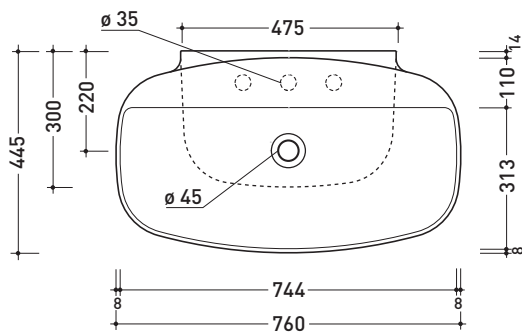

UNI EN 14688 - CL20 Dop-No14688

vista zenitale / zenital view