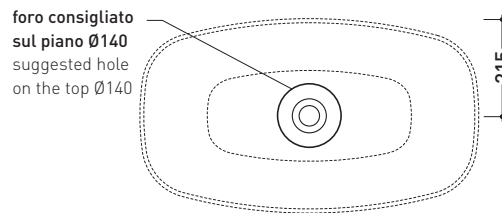

Complements: **Box wall hung vanity units depth 37 cm**
Box wall hung vanity units depth 50 cm
Line taps basin: ONE - NOKÈ - FOLD - X1
Line accessories: TWO - HOOP - NOKÈ - FOLD

Technical accessories: **Chrome siphon (SIFL/CR) - Telescopic chrome siphon (SIFL066)**
Stop & Go drain (PLSG)
CERAMIC Stop & Go drain (PLCE)
Fixing kit for wall (9002)

Package dim. | Weight **13,2 kg** | Pz. Pallet n°

CE UNI EN 14688 - CL00 Dop-No14688

vista zenitale / zenital view

vista zenitale / zenital view

vista frontale / frontal view

sezione longitudinale / section

sizes in mm

Please consider a 2% tolerance on indicated measurements

CERAMIC: glossy finish

matt finish

ND60L Nudaslim 60

Countertop - wall hung basin 60 cm

•WITHOUT OVERFLOW •WITHOUT TAP LEDGE

Complements: **Box wall hung vanity units depth 37 cm**
Line taps basin: ONE - NOKÈ - FOLD - X1
Line accessories: TWO - HOOP - NOKÈ - FOLD