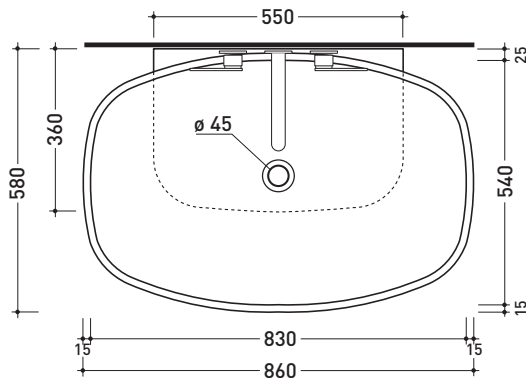

Package dim. **60 x 19 x 56 cm** | Weight **17,4 kg** | Pz. Pallet n° **20**

CE UNI EN 14688 - CL20 Dop-No14688

vista zenitale / zenital view

foro consigliato sul piano
suggested hole on the top

vista zenitale / zenital view

vista frontale / frontal view

sezione longitudinale / section

sizes in mm

Please consider a 2% tolerance on indicated measurements

CERAMIC: glossy finish

matt finish

white black

milky white graphite antracite lava grey argilla nuvola fango rosso rubens petrolio

5080 Nuda 85

Countertop - wall hung basin 85 cm

•WITHOUT OVERFLOW •WITHOUT TAP LEDGE

Complements: **Solid shelf (SL8081)**
Forty6 shelf (F68081)
Box wall hung vanity units depth 50 cm
Line taps basin: ONE - NOKÈ - SI - X1
Line accessories: TWO - HOOP - NOKÈ - FOLD

Package dim. **87 x 18,5 x 59,5 cm** | Weight **28,6 kg** | Pz. Pallet n° **10**

UNI EN 14688 - CL00 Dop-No14688

vista zenitale / zenital view

foro consigliato sul piano \varnothing 110
 suggested hole on the top \varnothing 110