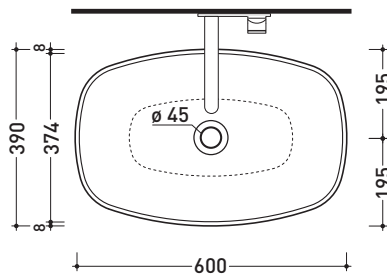

ND60A Nudaslim 60

Countertop basin 60 cm

•WITHOUT OVERFLOW •WITHOUT TAP LEDGE

Complements: **Box wall hung vanity units depth 37 cm**
Box wall hung vanity units depth 50 cm
Line taps basin: ONE - NOKÈ - FOLD - X1
Line accessories: TWO - HOOP - NOKÈ - FOLD

UNI EN 14688 - CL00 Dop-No14688

vista zenitale / zenital view

vista zenitale / zenital view

vista frontale / frontal view

sezione longitudinale / section

sizes in mm

Please consider a 2% tolerance on indicated measurements