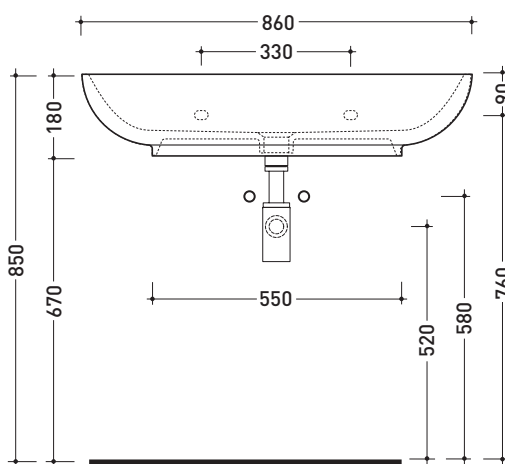

Package dim. **87 x 18,5 x 59,5 cm** | Weight **30,3 kg** | Pz. Pallet n° **10**

CE UNI EN 14688 - CL20 Dop-No14688

vista zenitale / zenital view

foro consigliato sul piano
suggested hole on the top

vista zenitale / zenital view

vista frontale / frontal view

sezione longitudinale / section

sizes in mm

Please consider a 2% tolerance on indicated measurements

CERAMIC: glossy finish

matt finish

5082 Nuda 95

Countertop - wall hung basin 95 cm