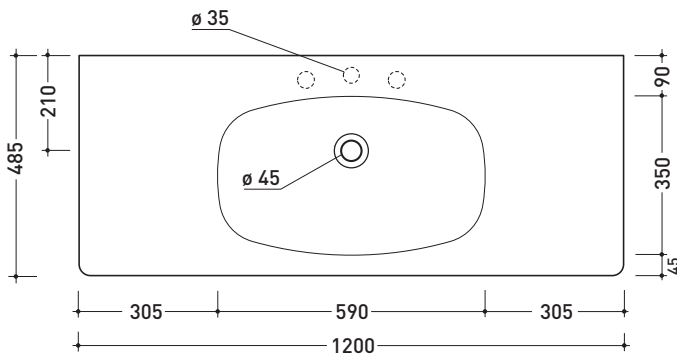

CE UNI EN 14688 - CL00 Dop-No14688

vista zenitale / zenital view