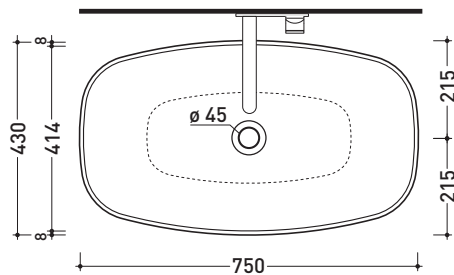

CE UNI EN 14688 - CL00 Dop-No14688

vista zenitale / zenital view