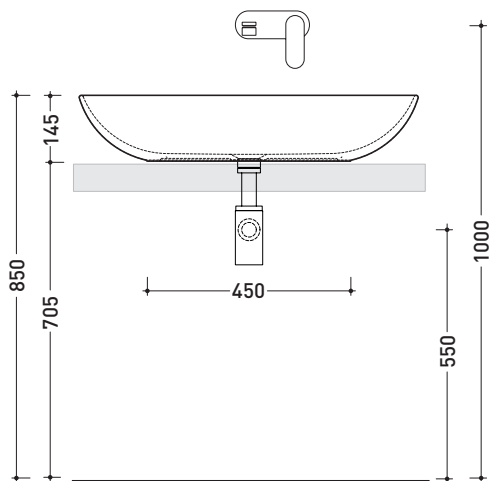

Complements: **Box wall hung vanity units depth 37 cm**
Box wall hung vanity units depth 50 cm
Line taps basin: ONE - NOKÈ - FOLD - X1
Line accessories: TWO - HOOP - NOKÈ - FOLD

Technical accessories: **Chrome siphon (SIFL/CR) - Telescopic chrome siphon (SIFL066)**
Stop & Go drain (PLSG)
CERAMIC Stop & Go drain (PLCE)
Fixing kit for wall (9002)

Package dim. | Weight **13,2 kg** | Pz. Pallet n°

CE UNI EN 14688 - CL00 Dop-No14688

vista zenitale / zenital view

vista zenitale / zenital view

vista frontale / frontal view

sezione longitudinale / section

sizes in mm

Please consider a 2% tolerance on indicated measurements

CERAMIC: glossy finish

matt finish

ND60L Nudaslim 60

Countertop - wall hung basin 60 cm

•WITHOUT OVERFLOW •WITHOUT TAP LEDGE

Complements: **Box wall hung vanity units depth 37 cm**
Line taps basin: ONE - NOKÈ - FOLD - X1
Line accessories: TWO - HOOP - NOKÈ - FOLD