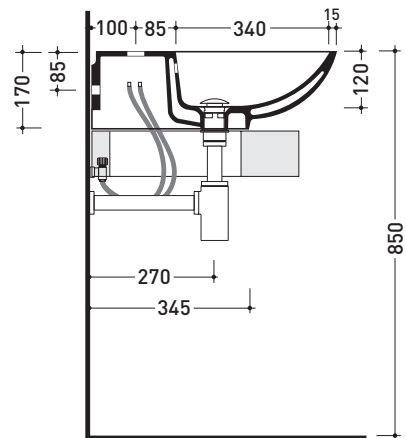

sezione longitudinale / section

sizes in mm

Please consider a 2% tolerance on indicated measurements

CERAMIC: glossy finish

matt finish

white black