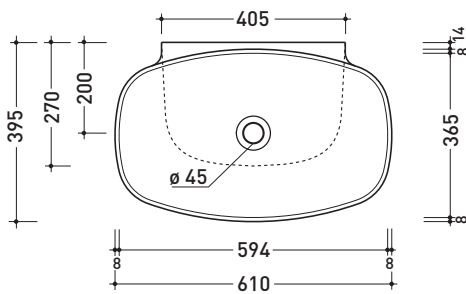

Package dim. | Weight **13,2 kg** | Pz. Pallet n°

CE UNI EN 14688 - CL00 Dop-No14688

vista zenitale / zenital view

vista zenitale / zenital view

vista frontale / frontal view

sezione longitudinale / section

sizes in mm

Please consider a 2% tolerance on indicated measurements

CERAMIC: glossy finish

matt finish

ND60L Nudaslim 60

Countertop - wall hung basin 60 cm

•WITHOUT OVERFLOW •WITHOUT TAP LEDGE

Complements: **Box wall hung vanity units depth 37 cm**
Line taps basin: ONE - NOKÈ - FOLD - X1
Line accessories: TWO - HOOP - NOKÈ - FOLD

CE UNI EN 14688 - CL00 Dop-No14688

vista zenitale / zenital view

vista zenitale / zenital view

vista frontale / frontal view

sezione longitudinale / section

sizes in mm

Please consider a 2% tolerance on indicated measurements