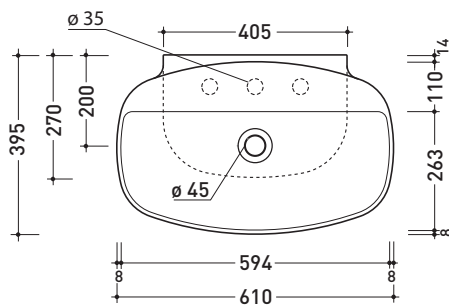

CE UNI EN 14688 - CL20 Dop-No14688

vista zenitale / zenital view