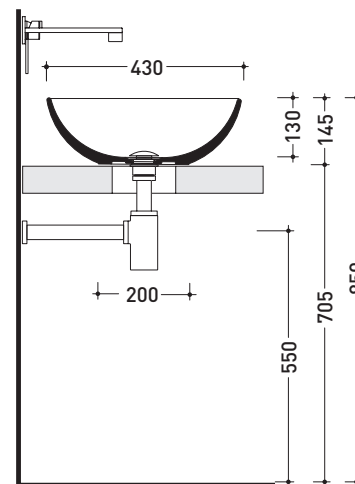

Complements: **Box wall hung vanity units depth 37 cm**
Box wall hung vanity units depth 50 cm
Line taps basin: ONE - NOKÈ - FOLD - X1
Line accessories: TWO - HOOP - NOKÈ - FOLD

Technical accessories: **Chrome siphon (SIFL/CR) - Telescopic chrome siphon (SIFL066)**
Stop & Go drain (PLSG)
CERAMIC Stop & Go drain (PLCE)
Fixing kit for wall (9002)

Package dim. | Weight **13,2 kg** | Pz. Pallet n°

CE UNI EN 14688 - CL00 Dop-No14688

vista zenitale / zenital view

vista zenitale / zenital view

vista frontale / frontal view

sezione longitudinale / section

sizes in mm

Please consider a 2% tolerance on indicated measurements

CERAMIC: glossy finish

matt finish

ND60L Nudaslim 60

Countertop - wall hung basin 60 cm

•WITHOUT OVERFLOW •WITHOUT TAP LEDGE

Complements: **Box wall hung vanity units depth 37 cm**
Line taps basin: ONE - NOKÈ - FOLD - X1
Line accessories: TWO - HOOP - NOKÈ - FOLD