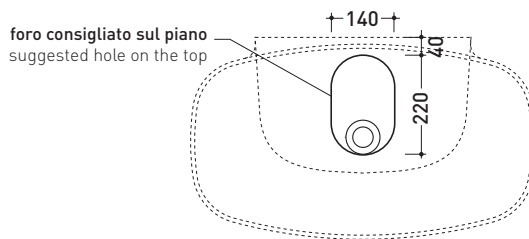

ND75L Nudaslim 75

Countertop - wall hung basin 75 cm

•WITHOUT OVERFLOW •WITHOUT TAP LEDGE

Complements: **Box wall hung vanity units depth 37 cm**
Line taps basin: ONE - NOKÈ - FOLD - X1
Line accessories: TWO - HOOP - NOKÈ - FOLD

Technical accessories: **Chrome siphon (SIFL/CR) - Telescopic chrome siphon (SIFL066)**
Stop & Go drain (PLSG)
CERAMIC Stop & Go drain (PLCE)
Fixing kit for wall (9002)

Package dim. | Weight **12,5 kg** | Pz. Pallet n° **12**

CE UNI EN 14688 - CL00 Dop-No14688

sizes in mm

Please consider a 2% tolerance on indicated measurements

CERAMIC: glossy finish

matt finish