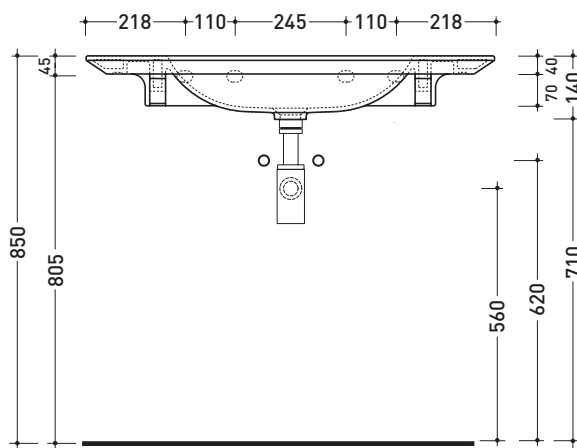

ND90L Nudaflat 90

Wall hung console 90 cm

•WITHOUT OVERFLOW •ARRANGED FOR 3 HOLES TAP

Complements: **Line taps basin:** ONE - NOKÈ - FOLD - X1
Line accessories: TWO - HOOP - NOKÈ - FOLD

Technical accessories: **Chrome siphon (SIFL/CR) - Telescopic chrome siphon (SIFL066)**
Stop & Go drain (PLSG)
Two piece set chrome tap filters (RF026)
CERAMIC Stop & Go drain (PLCE)
Fixing kit for wall (9002)

Package dim. | Weight **22 kg** | Pz. Pallet n° **10**

UNI EN 14688 - CL00 Dop-No14688

vista zenitale / zenital view

vista frontale / frontal view

sezione longitudinale / section

sizes in mm

Please consider a 2% tolerance on indicated measurements