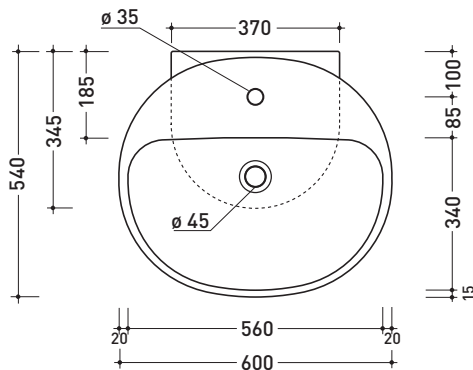

UNI EN 14688 - CL00 Dop-No14688

vista zenitale / zenital view

vista zenitale / zenital view

vista frontale / frontal view

sezione longitudinale / section

sizes in mm

Please consider a 2% tolerance on indicated measurements

Package dim. | Weight **28,5 kg** | Pz. Pallet n° **10**

CE UNI EN 14688 - CL00 Dop-No14688

vista zenitale / zenital view

vista frontale / frontal view

sezione longitudinale / section

sizes in mm

Please consider a 2% tolerance on indicated measurements

march 2020

5083 Nuda 60

Countertop - wall hung single-hole basin 60 cm

•WITH OVERFLOW

Complements: **Solid shelf** (SL5083)
Forty6 shelf (F65083)
Box wall hung vanity units depth 50 cm
Line taps basin: ONE - NOKÈ - FOLD - X1
Line accessories: TWO - HOOP - NOKÈ - FOLD

Package dim. **60 x 19 x 56 cm** | Weight **17,4 kg** | Pz. Pallet n° **20**

CE UNI EN 14688 - CL20 Dop-No14688

vista zenitale / zenital view

foro consigliato sul piano
suggested hole on the top

vista zenitale / zenital view