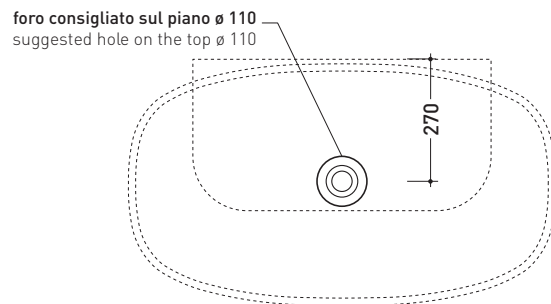

•WITHOUT OVERFLOW •WITHOUT TAP LEDGE

Complements: **Solid shelf (SL5082)**
Forty6 shelf (F65082)
Box wall hung vanity units depth 50 cm
Line taps basin: ONE - NOKÈ - SI - X1
Line accessories: TWO - HOOP - NOKÈ - FOLD

Package dim. **95 x 18 x 59,5 cm** | Weight **30,3 kg** | Pz. Pallet n° **10**

CE UNI EN 14688 - CL00 Dop-No14688

vista zenitale / zenital view

vista zenitale / zenital view

vista frontale / frontal view

sezione longitudinale / section