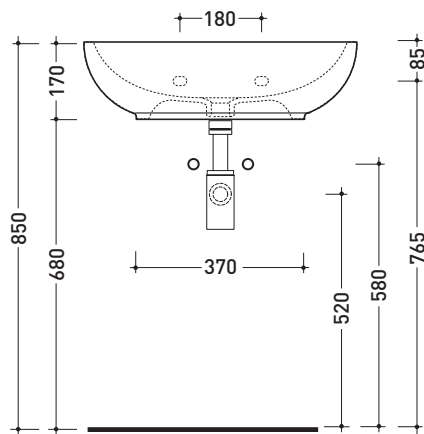

march 2020

5083 Nuda 60

Countertop - wall hung single-hole basin 60 cm

•WITH OVERFLOW

Complements: **Solid shelf** (SL5083)
Forty6 shelf (F65083)
Box wall hung vanity units depth 50 cm
Line taps basin: ONE - NOKÈ - FOLD - X1
Line accessories: TWO - HOOP - NOKÈ - FOLD

Package dim. **60 x 19 x 56 cm** | Weight **17,4 kg** | Pz. Pallet n° **20**

CE UNI EN 14688 - CL20 Dop-No14688

vista zenitale / zenital view

foro consigliato sul piano
suggested hole on the top

vista zenitale / zenital view

5080 Nuda 85

Countertop - wall hung basin 85 cm

•WITHOUT OVERFLOW •WITHOUT TAP LEDGE

Complements: **Solid shelf (SL8081)**
Forty6 shelf (F68081)
Box wall hung vanity units depth 50 cm
Line taps basin: ONE - NOKÈ - SI - X1
Line accessories: TWO - HOOP - NOKÈ - FOLD