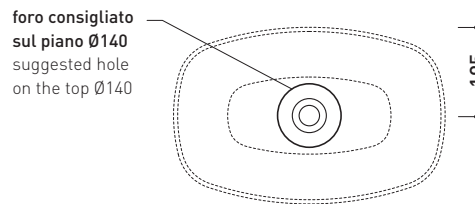

ND60A Nudaslim 60

Countertop basin 60 cm

•WITHOUT OVERFLOW •WITHOUT TAP LEDGE

Complements: **Box wall hung vanity units depth 37 cm**
Box wall hung vanity units depth 50 cm
Line taps basin: ONE - NOKÈ - FOLD - X1
Line accessories: TWO - HOOP - NOKÈ - FOLD

Technical accessories: **Chrome siphon (SIFL/CR) - Telescopic chrome siphon (SIFL066)**
Stop & Go drain (PLSG)
CERAMIC Stop & Go drain (PLCE)
Fixing kit for wall (9002)

Package dim. | Weight **9,3 kg** | Pz. Pallet n°

UNI EN 14688 - CL00 Dop-No14688

vista zenitale / zenital view

vista zenitale / zenital view

vista frontale / frontal view

sezione longitudinale / section

sizes in mm

Please consider a 2% tolerance on indicated measurements