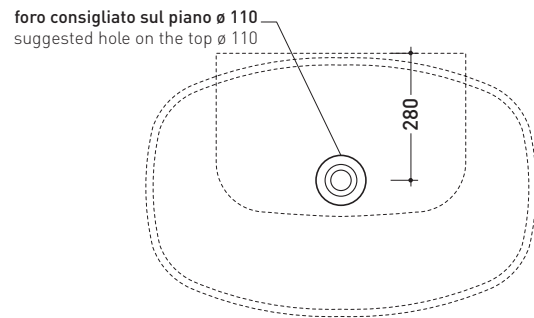

foro consigliato sul piano $\varnothing$ 110
suggested hole on the top $\varnothing$ 110