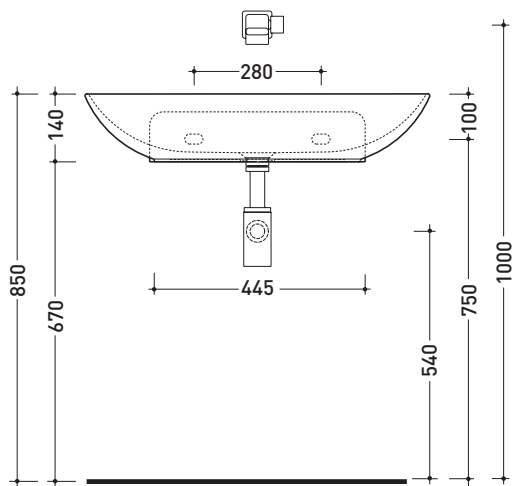

Countertop - wall hung basin 75 cm

•WITHOUT OVERFLOW •WITHOUT TAP LEDGE

Complements: **Box wall hung vanity units depth 37 cm**
Line taps basin: ONE - NOKÈ - FOLD - X1
Line accessories: TWO - HOOP - NOKÈ - FOLD

Technical accessories: **Chrome siphon (SIFL/CR) - Telescopic chrome siphon (SIFL066)**
Stop & Go drain (PLSG)
CERAMIC Stop & Go drain (PLCE)
Fixing kit for wall (9002)

Package dim. | Weight **12,5 kg** | Pz. Pallet n° **12**

CE UNI EN 14688 - CL00 Dop-No14688

vista zenitale / zenital view

vista zenitale / zenital view

vista frontale / frontal view

sezione longitudinale / section

sizes in mm

Please consider a 2% tolerance on indicated measurements

CERAMIC: glossy finish

matt finish

ND75PR Nudaslim 75

Countertop - wall hung basin 75 cm with tap ledge

•WITH OVERFLOW •ARRANGED FOR THREE HOLES TAP

Complements: **Box wall hung vanity units depth 37 cm**
Line taps basin: ONE - NOKÈ - FOLD - X1
Line accessories: TWO - HOOP - NOKÈ - FOLD