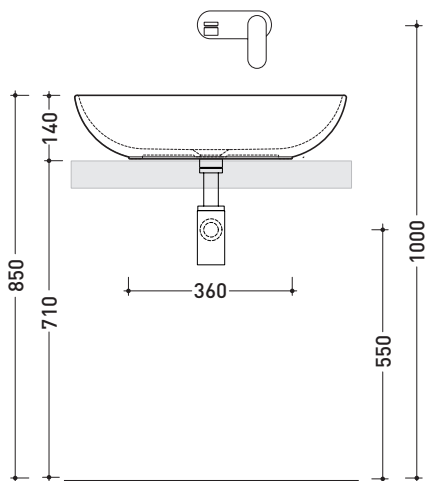

ND60A Nudaslim 60

Countertop basin 60 cm

•WITHOUT OVERFLOW •WITHOUT TAP LEDGE

Complements: **Box wall hung vanity units depth 37 cm**
Box wall hung vanity units depth 50 cm
Line taps basin: ONE - NOKÈ - FOLD - X1
Line accessories: TWO - HOOP - NOKÈ - FOLD

Technical accessories: **Chrome siphon (SIFL/CR) - Telescopic chrome siphon (SIFL066)**
Stop & Go drain (PLSG)
CERAMIC Stop & Go drain (PLCE)
Fixing kit for wall (9002)

Package dim. | Weight **9,3 kg** | Pz. Pallet n°

UNI EN 14688 - CL00 Dop-No14688

vista zenitale / zenital view

vista zenitale / zenital view

vista frontale / frontal view

sezione longitudinale / section

sizes in mm

Please consider a 2% tolerance on indicated measurements