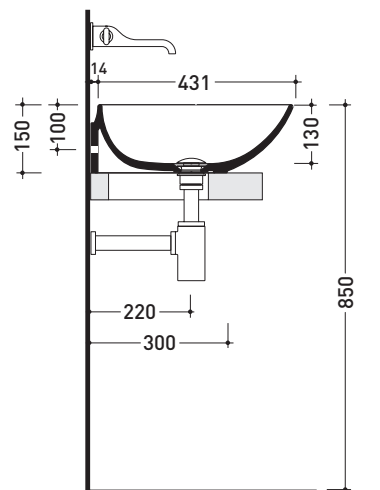

CE UNI EN 14688 - CL00 Dop-No14688

vista zenitale / zenital view

vista zenitale / zenital view

vista frontale / frontal view

sezione longitudinale / section

sizes in mm

Please consider a 2% tolerance on indicated measurements

CERAMIC: glossy finish

matt finish

ND75PR Nudaslim 75

Countertop - wall hung basin 75 cm with tap ledge

•WITH OVERFLOW •ARRANGED FOR THREE HOLES TAP

Complements: **Box wall hung vanity units depth 37 cm**
Line taps basin: ONE - NOKÈ - FOLD - X1
Line accessories: TWO - HOOP - NOKÈ - FOLD