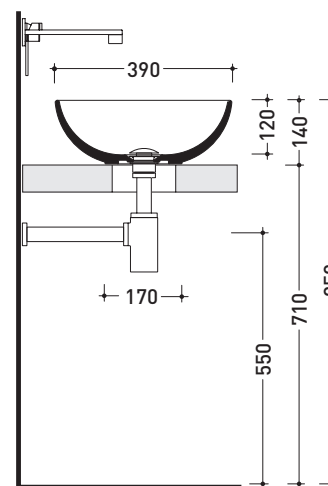

Technical accessories: **Chrome siphon (SIFL/CR) - Telescopic chrome siphon (SIFL066)**
Stop & Go drain (PLSG)
CERAMIC Stop & Go drain (PLCE)
Fixing kit for wall (9002)

Package dim. | Weight **9,3 kg** | Pz. Pallet n°

UNI EN 14688 - CL00 Dop-No14688

vista zenitale / zenital view

vista zenitale / zenital view

vista frontale / frontal view

sezione longitudinale / section

sizes in mm

Please consider a 2% tolerance on indicated measurements