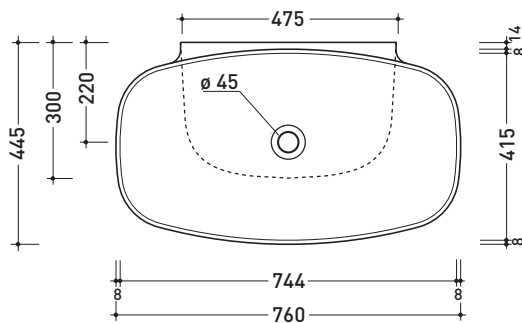

Countertop - wall hung basin 75 cm

•WITHOUT OVERFLOW •WITHOUT TAP LEDGE

Complements: **Box wall hung vanity units depth 37 cm**
Line taps basin: ONE - NOKÈ - FOLD - X1
Line accessories: TWO - HOOP - NOKÈ - FOLD

CE UNI EN 14688 - CL00 Dop-No14688

vista zenitale / zenital view

vista zenitale / zenital view

vista frontale / frontal view

sezione longitudinale / section

sizes in mm

Please consider a 2% tolerance on indicated measurements