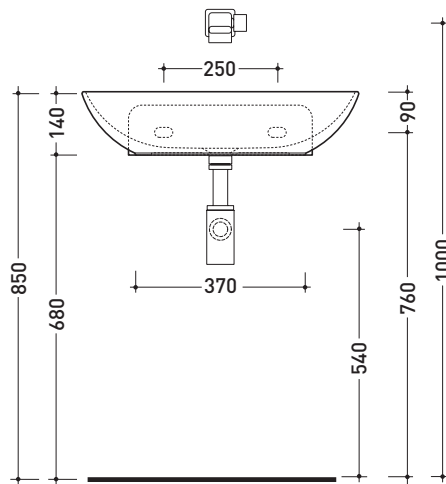

sizes in mm

Please consider a 2% tolerance on indicated measurements

CERAMIC: glossy finish

matt finish

ND60L Nudaslim 60

Countertop - wall hung basin 60 cm

•WITHOUT OVERFLOW •WITHOUT TAP LEDGE

Complements: **Box wall hung vanity units depth 37 cm**
Line taps basin: ONE - NOKÈ - FOLD - X1
Line accessories: TWO - HOOP - NOKÈ - FOLD

Technical accessories: **Chrome siphon (SIFL/CR) - Telescopic chrome siphon (SIFL066)**
Stop & Go drain (PLSG)
CERAMIC Stop & Go drain (PLCE)
Fixing kit for wall (9002)

Package dim. | Weight **10 kg** | Pz. Pallet n° **12**

CE UNI EN 14688 - CL00 Dop-No14688

vista zenitale / zenital view

vista zenitale / zenital view

vista frontale / frontal view

sezione longitudinale / section

sizes in mm

Please consider a 2% tolerance on indicated measurements

CERAMIC: glossy finish

matt finish

ND60PR Nudaslim 60

Countertop - wall hung basin 60 cm with tap ledge

•WITH OVERFLOW •ARRANGED FOR THREE HOLES TAP

Complements: **Box wall hung vanity units depth 37 cm**
Line taps basin: ONE - NOKÈ - FOLD - X1
Line accessories: TWO - HOOP - NOKÈ - FOLD