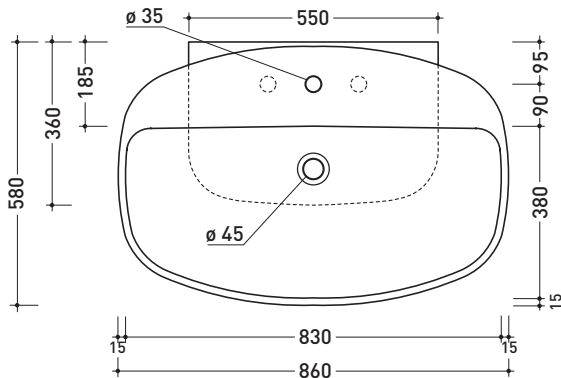

Package dim. **87 x 18,5 x 59,5 cm** | Weight **28,6 kg** | Pz. Pallet n° **10**

UNI EN 14688 - CL00 Dop-No14688

vista zenitale / zenital view

foro consigliato sul piano \varnothing 110
 suggested hole on the top \varnothing 110

vista zenitale / zenital view

vista frontale / frontal view

sezione longitudinale / section

sizes in mm

Please consider a 2% tolerance on indicated measurements

CERAMIC: glossy finish

matt finish

white black

milky white graphite antracite lava grey argilla nuvola fango rosso rubens petrolio

5081 Nuda 85

Countertop - wall hung basin 85 cm with tap ledge

•WITH OVERFLOW •ARRANGED FOR THREE HOLES TAP

Complements: **Solid shelf (SL8081)**
Forty6 shelf (F68081)
Box wall hung vanity units depth 50 cm
Line taps basin: ONE - NOKÈ - FOLD - X1
Line accessories: TWO - HOOP - NOKÈ - FOLD

Package dim. **87 x 18,5 x 59,5 cm** | Weight **30,3 kg** | Pz. Pallet n° **10**

CE UNI EN 14688 - CL20 Dop-No14688

vista zenitale / zenital view

foro consigliato sul piano
suggested hole on the top

vista zenitale / zenital view