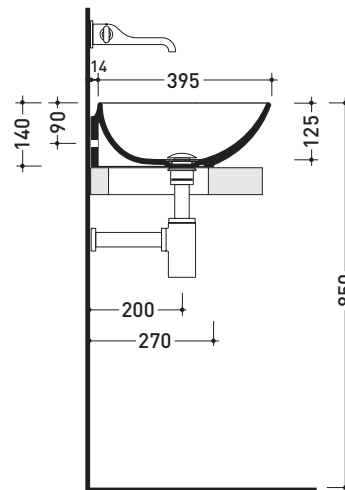

sizes in mm

Please consider a 2% tolerance on indicated measurements

CERAMIC: glossy finish

matt finish

ND60L Nudaslim 60

Countertop - wall hung basin 60 cm

•WITHOUT OVERFLOW •WITHOUT TAP LEDGE

Complements: **Box wall hung vanity units depth 37 cm**
Line taps basin: ONE - NOKÈ - FOLD - X1
Line accessories: TWO - HOOP - NOKÈ - FOLD

CE UNI EN 14688 - CL00 Dop-No14688

vista zenitale / zenital view

vista zenitale / zenital view

vista frontale / frontal view

sezione longitudinale / section

sizes in mm

Please consider a 2% tolerance on indicated measurements

CERAMIC: glossy finish

matt finish

ND60PR Nudaslim 60

Countertop - wall hung basin 60 cm with tap ledge

•WITH OVERFLOW •ARRANGED FOR THREE HOLES TAP

Complements: **Box wall hung vanity units depth 37 cm**
Line taps basin: ONE - NOKÈ - FOLD - X1
Line accessories: TWO - HOOP - NOKÈ - FOLD