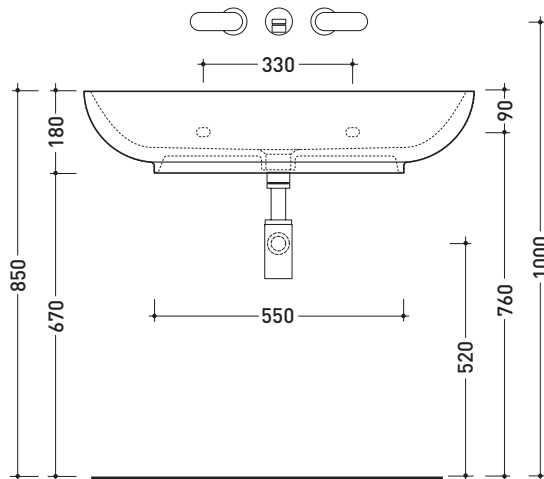

Package dim. **87 x 18,5 x 59,5 cm** | Weight **28,6 kg** | Pz. Pallet n° **10**

UNI EN 14688 - CL00 Dop-No14688

vista zenitale / zenital view

foro consigliato sul piano \varnothing 110
 suggested hole on the top \varnothing 110

vista zenitale / zenital view

vista frontale / frontal view

sezione longitudinale / section

sizes in mm

Please consider a 2% tolerance on indicated measurements

CERAMIC: glossy finish

matt finish

white black