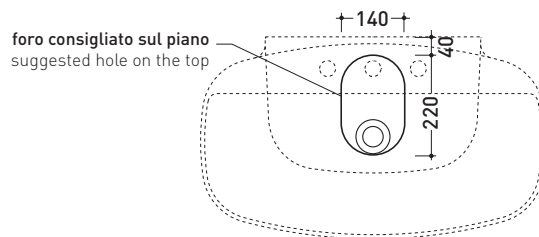

foro consigliato sul piano
suggested hole on the top