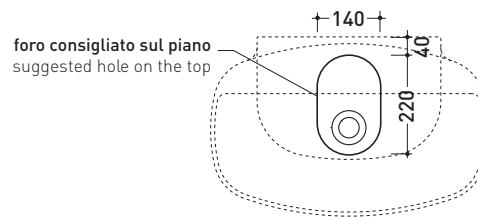

ND60PR Nudaslim 60

Countertop - wall hung basin 60 cm with tap ledge

•WITH OVERFLOW •ARRANGED FOR THREE HOLES TAP

Complements: **Box wall hung vanity units depth 37 cm**
Line taps basin: ONE - NOKÈ - FOLD - X1
Line accessories: TWO - HOOP - NOKÈ - FOLD

Technical accessories: **Chrome siphon (SIFL/CR) - Telescopic chrome siphon (SIFL066)**
Stop & Go drain (PLSG)
Two piece set chrome tap filters (RF026)
CERAMIC Stop & Go drain (PLCE)
Fixing kit for wall (9002)

Package dim. | Weight **12,5 kg** | Pz. Pallet n° **12**

CE UNI EN 14688 - CL20 Dop-No14688

vista zenitale / zenital view

sizes in mm

Please consider a 2% tolerance on indicated measurements

CERAMIC: glossy finish

matt finish

white black

milky white graphite antracite lava grey argilla nuvola fango rosso rubens petrolio