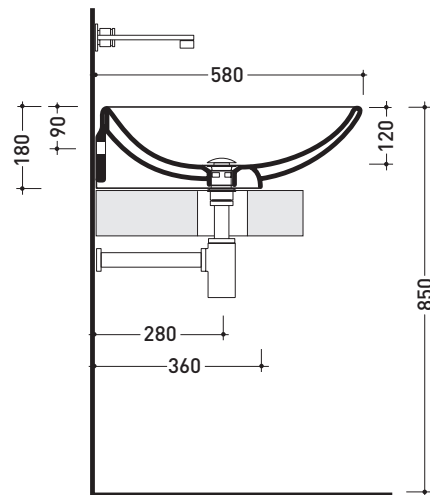

UNI EN 14688 - CL00 Dop-No14688

vista zenitale / zenital view

vista zenitale / zenital view

vista frontale / frontal view

sezione longitudinale / section

sizes in mm

Please consider a 2% tolerance on indicated measurements

Package dim. **87 x 18,5 x 59,5 cm** | Weight **28,6 kg** | Pz. Pallet n° **10**

UNI EN 14688 - CL00 Dop-No14688

vista zenitale / zenital view

foro consigliato sul piano \varnothing 110
 suggested hole on the top \varnothing 110

vista zenitale / zenital view

vista frontale / frontal view

sezione longitudinale / section

sizes in mm

Please consider a 2% tolerance on indicated measurements

CERAMIC: glossy finish

matt finish

white black

Package dim. **87 x 18,5 x 59,5 cm** | Weight **30,3 kg** | Pz. Pallet n° **10**

CE UNI EN 14688 - CL20 Dop-No14688

vista zenitale / zenital view

foro consigliato sul piano
suggested hole on the top

vista zenitale / zenital view