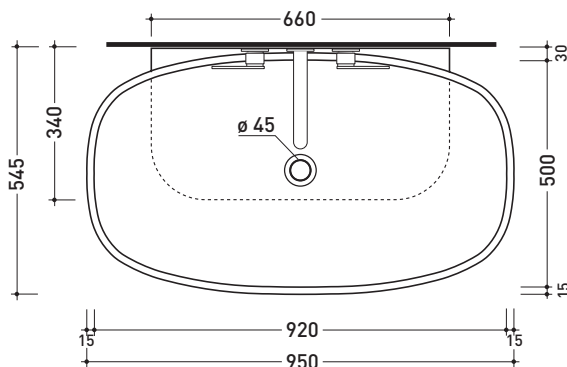

Package dim. **87 x 18,5 x 59,5 cm** | Weight **30,3 kg** | Pz. Pallet n° **10**

CE UNI EN 14688 - CL20 Dop-No14688

vista zenitale / zenital view

foro consigliato sul piano
suggested hole on the top

vista zenitale / zenital view

vista frontale / frontal view

sezione longitudinale / section

sizes in mm

Please consider a 2% tolerance on indicated measurements

CERAMIC: glossy finish

matt finish

5082 Nuda 95

Countertop - wall hung basin 95 cm

•WITHOUT OVERFLOW •WITHOUT TAP LEDGE

Complements: **Solid shelf (SL5082)**
Forty6 shelf (F65082)
Box wall hung vanity units depth 50 cm
Line taps basin: ONE - NOKÈ - SI - X1
Line accessories: TWO - HOOP - NOKÈ - FOLD

Package dim. **95 x 18 x 59,5 cm** | Weight **30,3 kg** | Pz. Pallet n° **10**

CE UNI EN 14688 - CL00 Dop-No14688

vista zenitale / zenital view

vista zenitale / zenital view

vista frontale / frontal view

sezione longitudinale / section