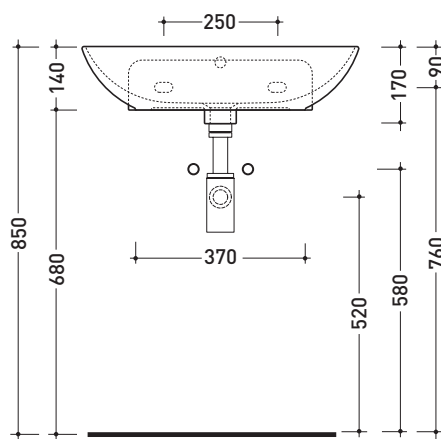

CERAMIC: glossy finish

matt finish

ND60PR Nudaslim 60

Countertop - wall hung basin 60 cm with tap ledge

•WITH OVERFLOW •ARRANGED FOR THREE HOLES TAP

Complements: **Box wall hung vanity units depth 37 cm**
Line taps basin: ONE - NOKÈ - FOLD - X1
Line accessories: TWO - HOOP - NOKÈ - FOLD

Package dim. | Weight **12,5 kg** | Pz. Pallet n° **12**

CE UNI EN 14688 - CL20 Dop-No14688

vista zenitale / zenital view

vista zenitale / zenital view

vista frontale / frontal view

sezione longitudinale / section

Countertop - wall hung basin 75 cm

•WITHOUT OVERFLOW •WITHOUT TAP LEDGE

Complements: **Box wall hung vanity units depth 37 cm**
Line taps basin: ONE - NOKÈ - FOLD - X1
Line accessories: TWO - HOOP - NOKÈ - FOLD