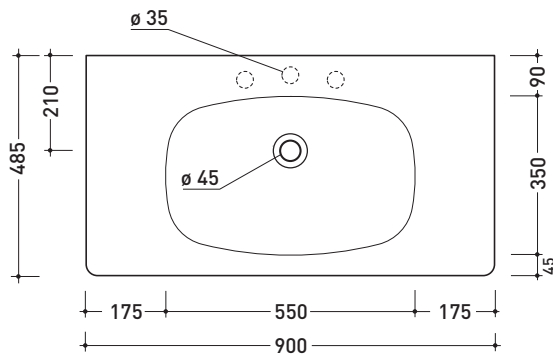

ND90L Nudaflat 90

Wall hung console 90 cm

•WITHOUT OVERFLOW •ARRANGED FOR 3 HOLES TAP

Complements: **Line taps basin:** ONE - NOKÈ - FOLD - X1
Line accessories: TWO - HOOP - NOKÈ - FOLD

Technical accessories: **Chrome siphon (SIFL/CR) - Telescopic chrome siphon (SIFL066)**
Stop & Go drain (PLSG)
Two piece set chrome tap filters (RF026)
CERAMIC Stop & Go drain (PLCE)
Fixing kit for wall (9002)

Package dim. | Weight **22 kg** | Pz. Pallet n° **10**

UNI EN 14688 - CL00 Dop-No14688

vista zenitale / zenital view

vista frontale / frontal view

sezione longitudinale / section

sizes in mm

Please consider a 2% tolerance on indicated measurements