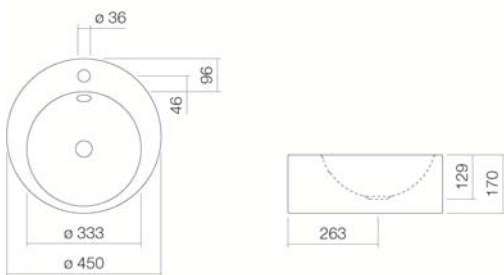

### Features

|                         |   |
|-------------------------|---|
| Description             | AB.K450H.2  |
| Article number          | 3008000000  |
| Standard colour         | White   |
| Special surfaces        | White easy-clean (XXXX XXX 400)<br>White antibacterial (XXXX XXX 401)                               |
| Construction            | with tap hole, with overflow  |
| Special versions        | without overflow, 3 drill holes, drill hole for lotion dispenser, special- or matt colour           |
| Dimensions              | ø 450 x 170mm   |
| Material                | Glazed steel  |
| Net weight              | 4,8 kg  |
| Installation            | for installation on counter tops  |
| Accessoires             | Bottle trap SI.2, Bottle trap SI.3, Angle valve cover EV.3, Drain valve VT.1, Lotion dispenser LS.1 |
| Tap fitting information | Optimum point of impact approx. 140 – 160mm from centre of tap hole.                                |

Tap fittings with a vertical outlet and aerator provide the optimum flow of water onto the surface below (angle of impact: 90°).

### Text for invitation to tender

Sit-on basin, round, 450mm ø, height 170mm, glazed, white, with tap hole and overflow, including fixing set and overflow set

Brand: Alape

Model: AB.K450H.2