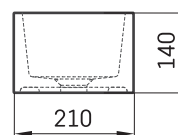

TECHNICAL DRAWINGS

- LV leteicamā grīdas drenāžas zona
- LT kanalizacijos įvado montavimo grindyse zona
- EE Soovituslik põranda dreanaazi asukoht
- EN Suggested floor drainage area
- RU Рекомендуемое место расположения дренажа в полу
- UA Зона підключення каналізації, що рекомендується
- PL Sugerowany obszar дренаżu