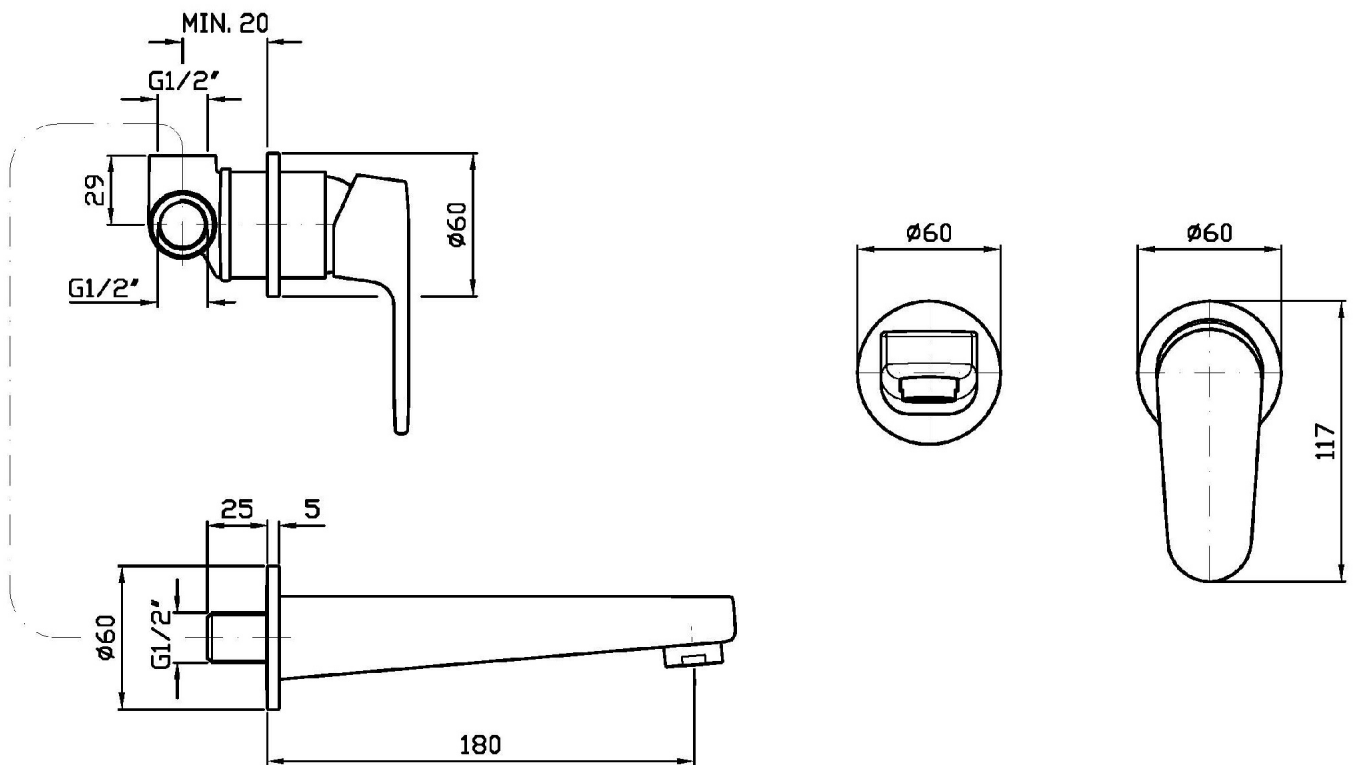

2 hole built-in single lever basin mixer with aerator. Spout projection 180 mm.

R99499

Parte incasso. / Built-in part.

R99815

Parte incasso. / Built-in part.

Finiture / Finishes

Cromo / Chrome

SUN

ZSN631

Disegno Complessivo / Overall Drawing

SUN

ZSN631

Esplosi / Exploded

SUN

ZSN631 Portate / Flowrates (lt/min)

PRESSIONE PRESSURE	1 BAR	2 BAR	3 BAR	4 BAR	5 BAR
P1 LAVABO BASIN	9,9	14,2	17,5	20,2	22,8
P2					
P3					
P4					
P5					

SUN

ZSN631 Pesì e Misure / Weights and Sizes

Peso (Kg) Weight (lb)	1,315 (Kg)	2,899049 (lb)
Volume (dc3) - (in3)	3,32 (dc3)	0,000203 (in3)
h (mm) - (in)	93 (mm)	3,6614193 (in)
L1 (mm) - (in)	162 (mm)	6,3779562 (in)
L2 (mm) - (in)	220 (mm)	8,661422 (in)