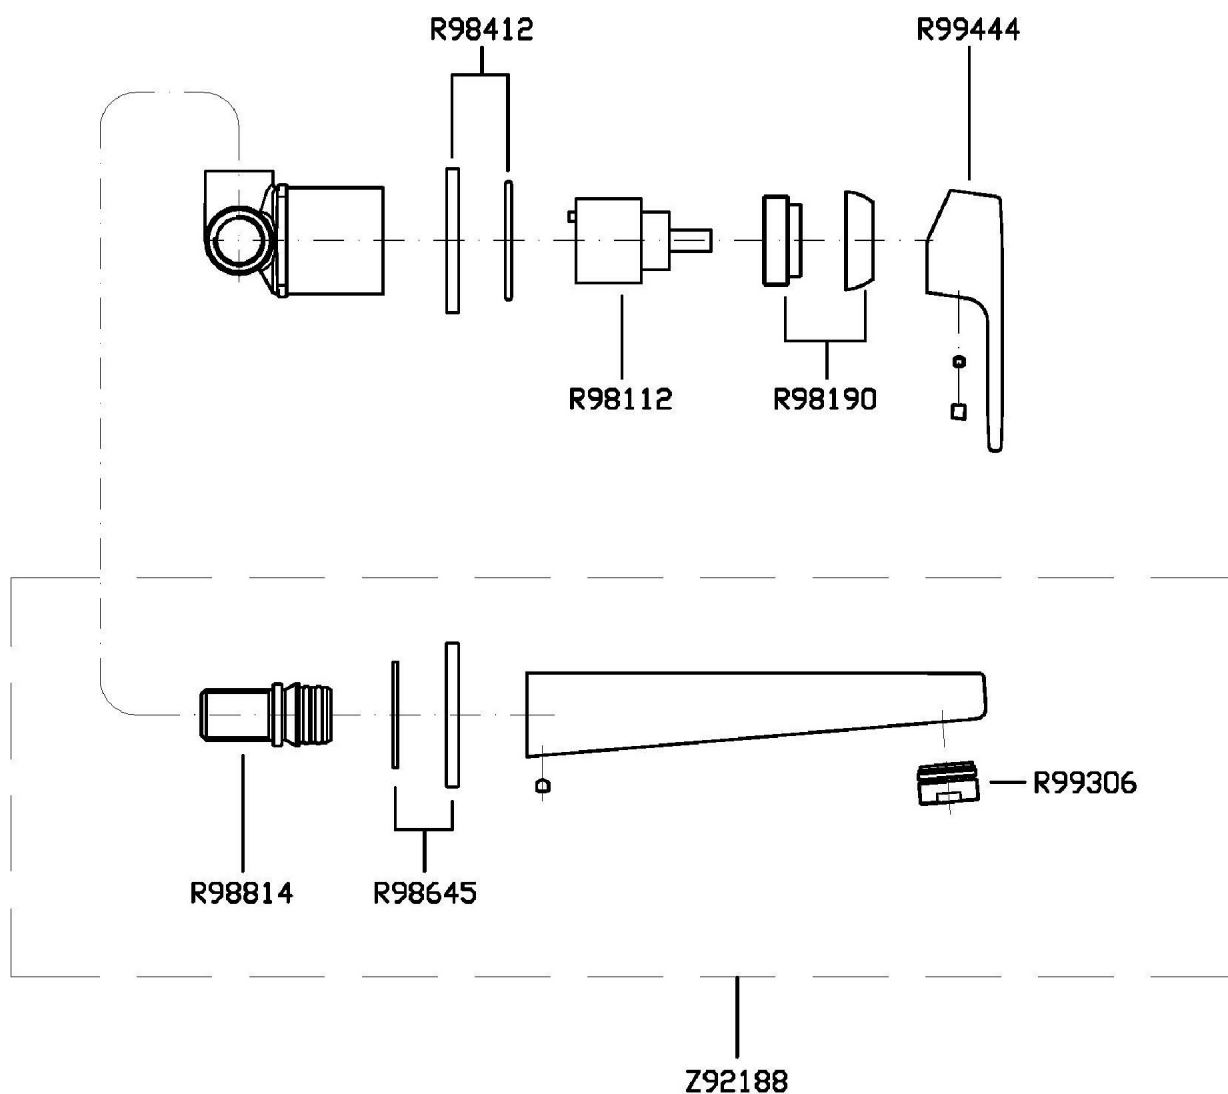

2 hole built-in single lever basin mixer with aerator. Spout projection 180 mm.

R99499

Parte incasso. / Built-in part.

R99815

Parte incasso. / Built-in part.

Finiture / Finishes

Cromo / Chrome

SUN

ZSN631

Disegno Complessivo / Overall Drawing

SUN

ZSN631

Esplosi / Exploded

SUN

ZSN631 Portate / Flowrates (lt/min)

PRESSIONE PRESSURE	1 BAR	2 BAR	3 BAR	4 BAR	5 BAR
P1 LAVABO BASIN	9,9	14,2	17,5	20,2	22,8
P2					
P3					
P4					
P5					

SUN

ZSN631 Pesì e Misure / Weights and Sizes

Peso (Kg) Weight (lb)	1,315 (Kg)	2,899049 (lb)
Volume (dc3) - (in3)	3,32 (dc3)	0,000203 (in3)
h (mm) - (in)	93 (mm)	3,6614193 (in)
L1 (mm) - (in)	162 (mm)	6,3779562 (in)
L2 (mm) - (in)	220 (mm)	8,661422 (in)