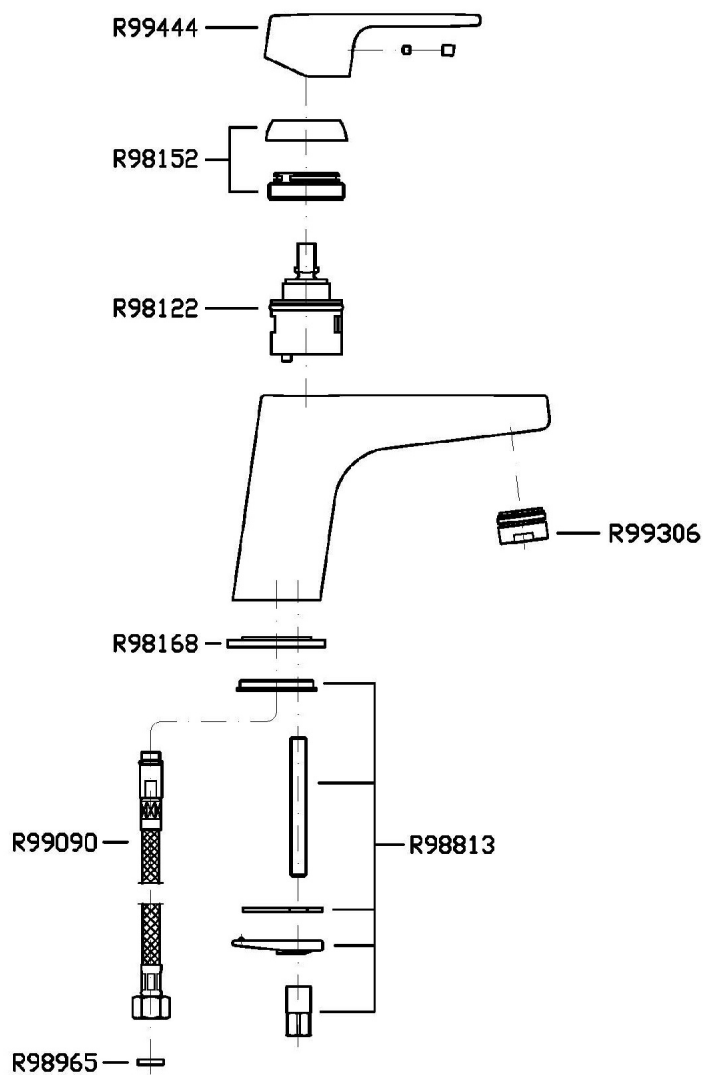

SUN

ZSN598

Esplosi / Exploded