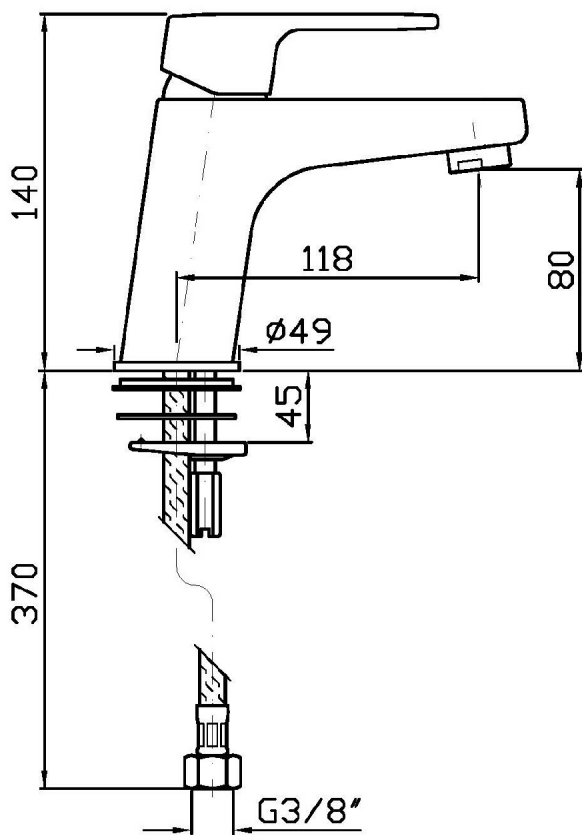

## SUN

ZSN598

Disegno Complessivo / Overall Drawing

### ZSN598 Pesì e Misure / Weights and Sizes

Peso ( Kg ) Weight ( lb )	1,58 ( Kg )	3,483268 ( lb )
Volume ( dc3 ) - ( in3 )	4,05 ( dc3 )	0,000247 ( in3 )
h ( mm ) - ( in )	70 ( mm )	2,755907 ( in )
L1 ( mm ) - ( in )	150 ( mm )	5,905515 ( in )
L2 ( mm ) - ( in )	385 ( mm )	15,1574885 ( in )