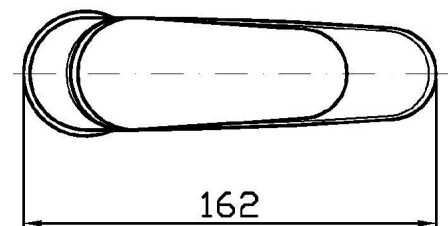

## SUN

ZSN598

Disegno Complessivo / Overall Drawing

### ZSN598 Pesì e Misure / Weights and Sizes

Peso ( Kg ) Weight ( lb )	1,58 ( Kg )	3,483268 ( lb )
Volume ( dc3 ) - ( in3 )	4,05 ( dc3 )	0,000247 ( in3 )
h ( mm ) - ( in )	70 ( mm )	2,755907 ( in )
L1 ( mm ) - ( in )	150 ( mm )	5,905515 ( in )
L2 ( mm ) - ( in )	385 ( mm )	15,1574885 ( in )