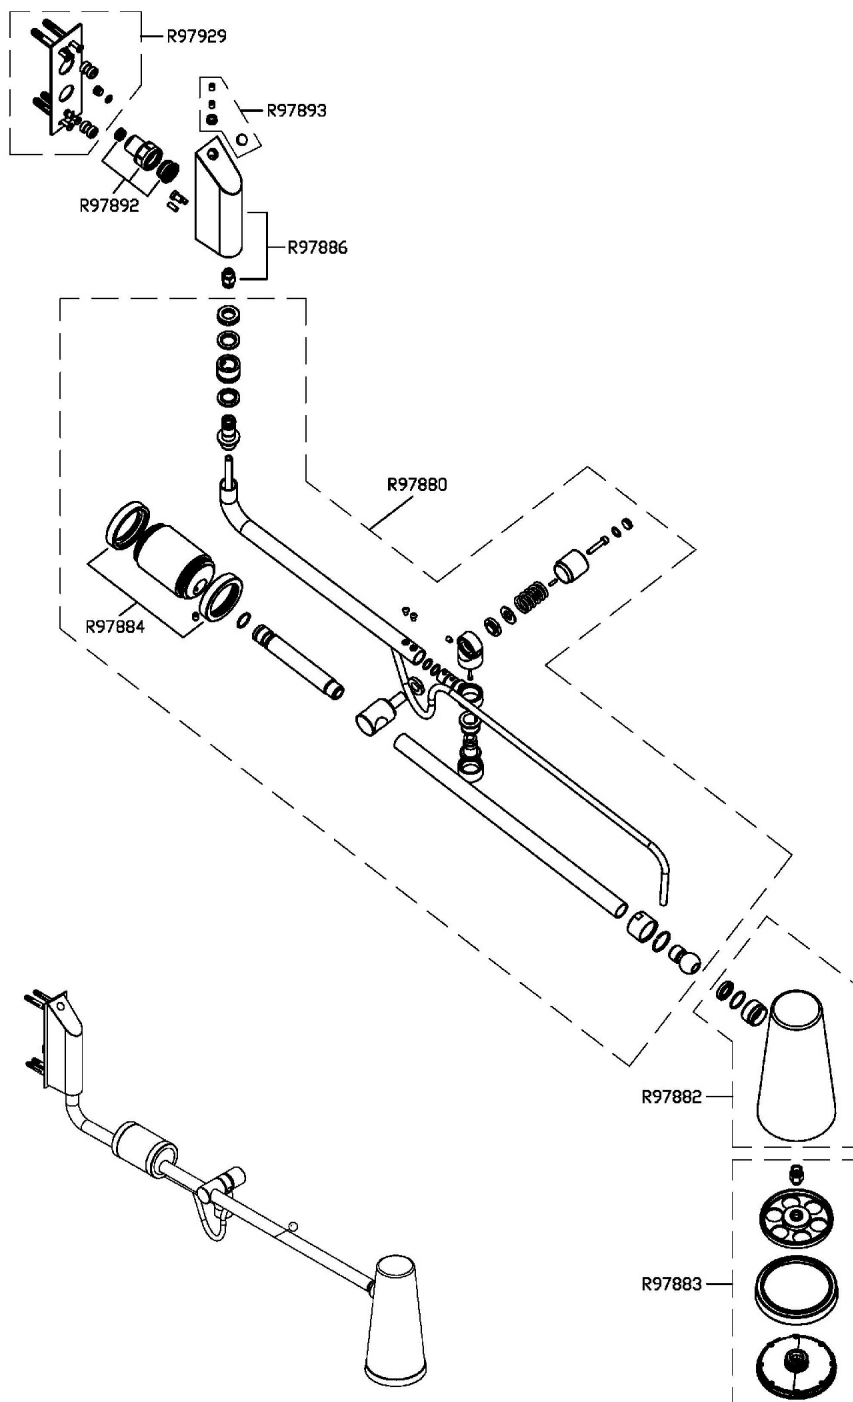

SHOWER

Z94250

Esplosi / Exploded