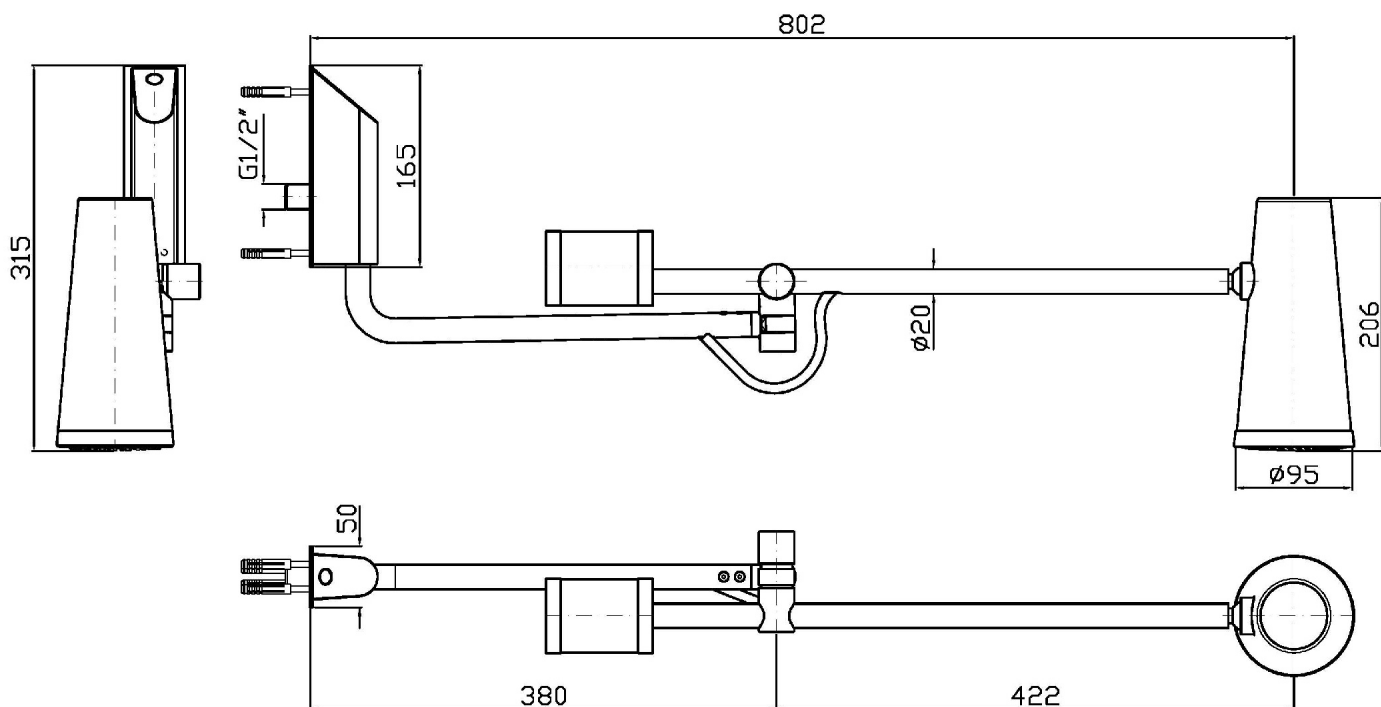

SHOWER

Z94250

Disegno Complessivo / Overall Drawing