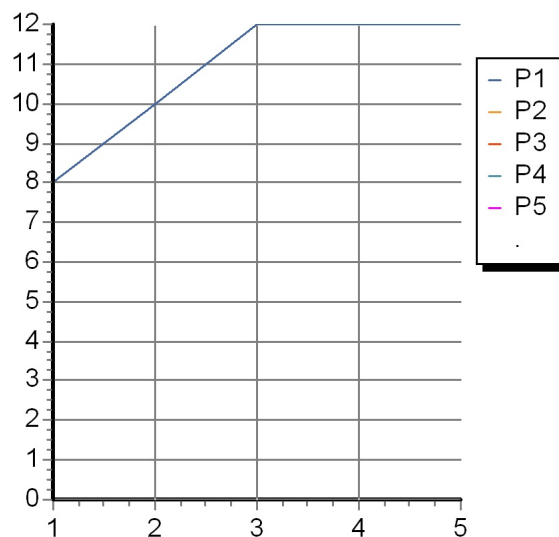

## SHOWER

Z94164 Pesì e Misure / Weights and Sizes

Peso ( Kg ) Weight ( lb )	3,6 ( Kg )	7,93656 ( lb )
Volume ( dc3 ) - ( in3 )	8,96 ( dc3 )	0,000547 ( in3 )
h ( mm ) - ( in )	52 ( mm )	2,0472452 ( in )
L1 ( mm ) - ( in )	410 ( mm )	16,141741 ( in )
L2 ( mm ) - ( in )	420 ( mm )	16,535442 ( in )