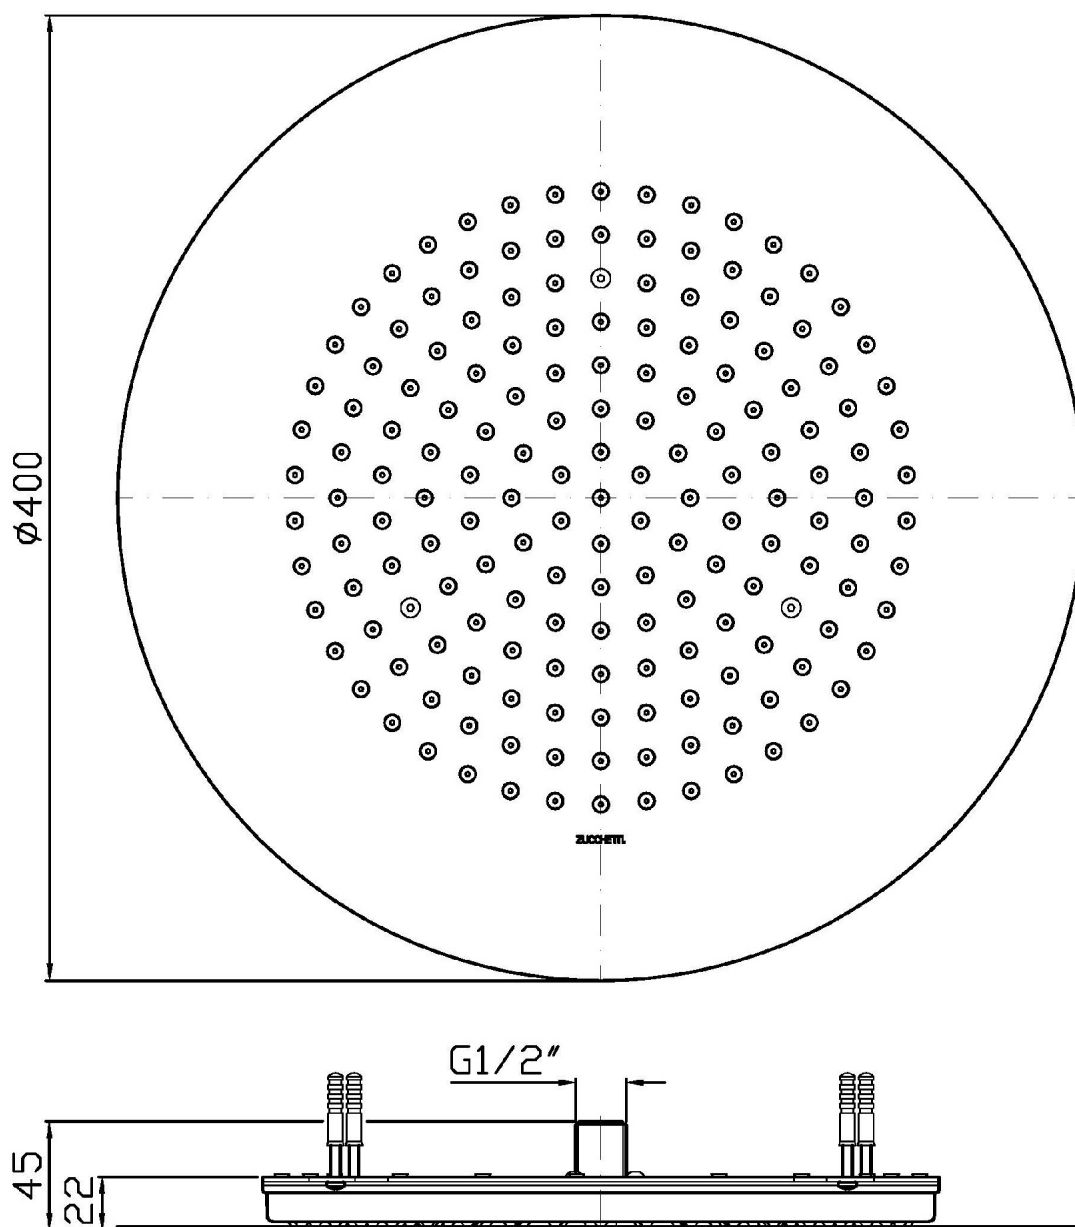

SHOWER

Z94164

Disegno Complessivo / Overall Drawing