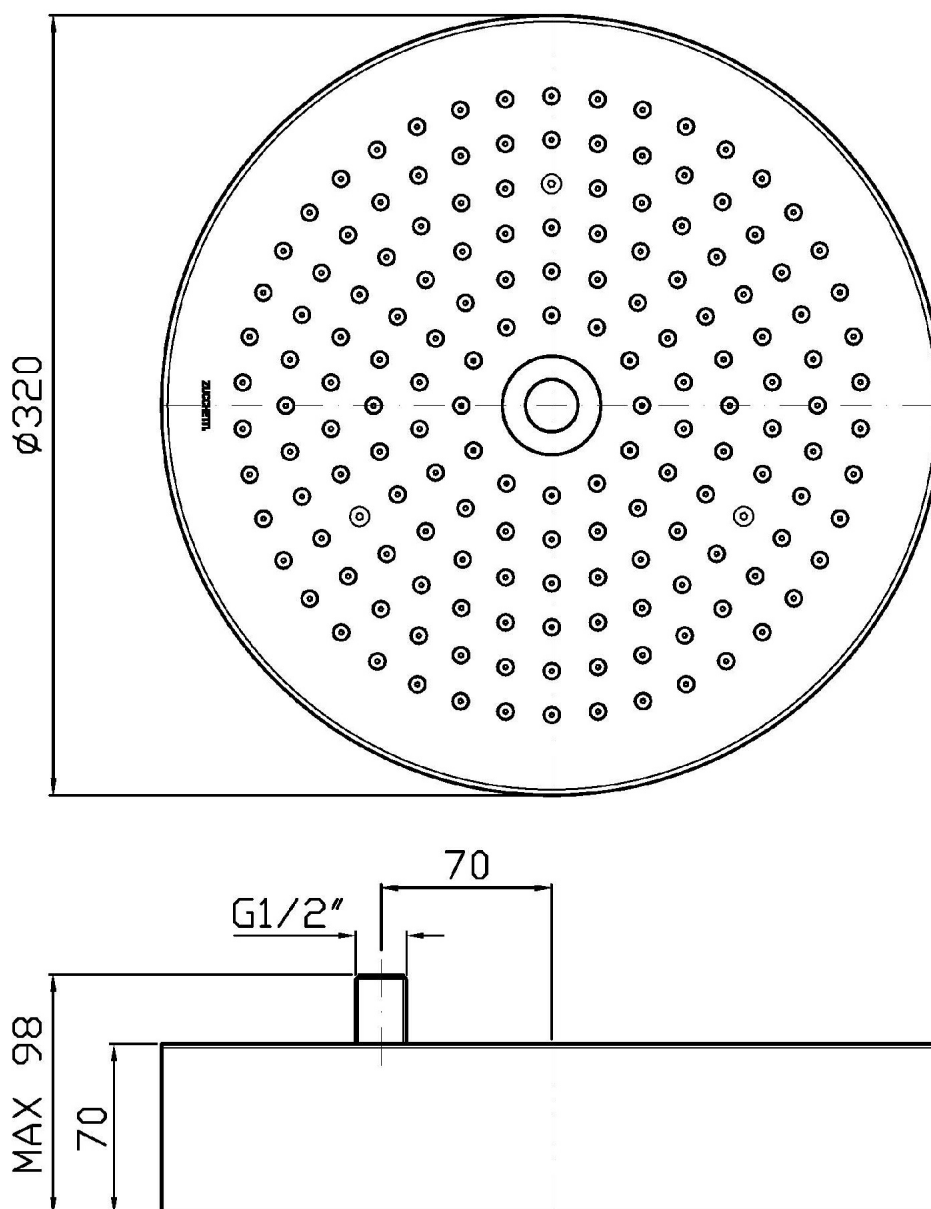

Marchio / Brand ZUCCHETTI

Classe / Class SHOWER PLUS

SHOWER

Z94140

Sistema doccia multifunzione a soffitto con luce centrale, Φ 320. / Φ 320 ceiling mounted multifunction shower system with light.

Sistema doccia multifunzione Φ 320, in acciaio inox, a soffitto con getto a pioggia, luce centrale e trasformatore. Accensione luce
Portata minima richiesta 12 lt/min.

Φ 320 ceiling mounted stainless steel multifunction rain shower system with light and transformer. Light ignition by water flowing
Minimum flowrate requested 12 lt/min.

Finiture / Finishes

 Cromo / Chrome

 W1
Bianco Opaco Goffrato /
Embossed Matt White

 N1
Nero Opaco Goffrato /
Embossed Matt Black

SHOWER

Z94140

Disegno Complessivo / Overall Drawing

SHOWER

Z94140 Portate / Flowrates (lt/min)

PRESSIONE PRESSURE	1 BAR	2 BAR	3 BAR	4 BAR	5 BAR
SOFFIONE SHOWER HEAD <i>P1</i>	8	10	12	12	12
<i>P2</i>					
<i>P3</i>					
<i>P4</i>					
<i>P5</i>					

SHOWER

Z94140 Pesì e Misure / Weights and Sizes

Peso (Kg) Weight (lb)	6,13 (Kg)	13,514198 (lb)
Volume (dc3) - (in3)	22,64 (dc3)	0,001382 (in3)
h (mm) - (in)	140 (mm)	5,511814 (in)
L1 (mm) - (in)	385 (mm)	15,1574885 (in)
L2 (mm) - (in)	420 (mm)	16,535442 (in)