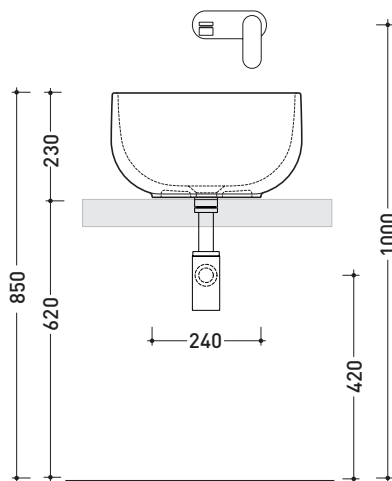

Package dim. | Weight **14 kg** | Pz. Pallet n° **18**

CE UNI EN 14688 - CL00 Dop-No14688

vista zenitale / zenital view

vista zenitale / zenital view

vista frontale / frontal view

sezione longitudinale / section

sizes in mm

Please consider a 2% tolerance on indicated measurements

CERAMIC: glossy finish

matt finish

design HSIANG-HENG HSIAO

2016

sizes in mm

Please consider a 2% tolerance on indicated measurements

CERAMIC: METAL finish

white / gold white / platinum

inside **WHITE**  
 outside **METAL**