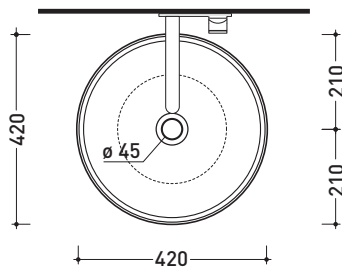

sizes in mm

Please consider a 2% tolerance on indicated measurements

CERAMIC: glossy finish

matt finish

design HSIANG-HENG HSIAO

2016

## SD42L Saltodacqua

Countertop basin 42 cm with METAL decor (Gold or Platinum)

• WITHOUT OVERFLOW • WITHOUT TAP LEDGE

Complements: **Forty6 shelf (F6BN)**  
**Solid shelf (SLBN)**  
**Line taps basin: ONE - NOKÈ - SI - FOLD**  
**Line accessories: TWO - HOOP - NOKÈ - FOLD**

Package dim. | Weight **14 kg** | Pz. Pallet n° **18**

CE UNI EN 14688 - CL00 Dop-No14688

vista zenitale / zenital view

vista zenitale / zenital view

vista frontale / frontal view

sezione longitudinale / section

sizes in mm

Please consider a 2% tolerance on indicated measurements

CERAMIC: METAL finish

white / gold white / platinum

inside **WHITE**  
 outside **METAL**