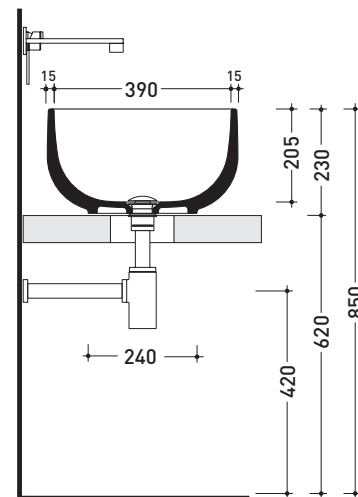

Package dim. | Weight **14 kg** | Pz. Pallet n° **18**

CE UNI EN 14688 - CL00 Dop-No14688

vista zenitale / zenital view

vista zenitale / zenital view

vista frontale / frontal view

sezione longitudinale / section

sizes in mm

Please consider a 2% tolerance on indicated measurements

CERAMIC: glossy finish

matt finish

design HSIANG-HENG HSIAO

2016

sizes in mm

Please consider a 2% tolerance on indicated measurements

CERAMIC: METAL finish

white / gold white / platinum

inside **WHITE**  
 outside **METAL**