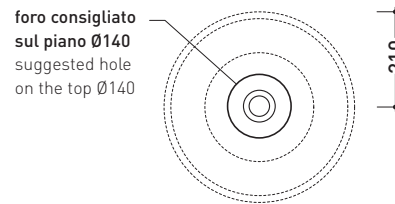

design HSIANG-HENG HSIAO

2016

SD42L Saltodacqua

Countertop basin 42 cm

•WITHOUT OVERFLOW •WITHOUT TAP LEDGE

Complements: **Forty6 shelf (F6BN)**
Solid shelf (SLBN)
Line taps basin: ONE - NOKÈ - SI - FOLD
Line accessories: TWO - HOOP - NOKÈ - FOLD

Technical accessories: **Chrome siphon (SIFL/CR) - Telescopic chrome siphon (SIFL066)**
Stop & Go drain (PLSG)
CERAMIC Stop & Go drain (PLCE)
Two piece set chrome tap filters (RF026)

Package dim. | Weight **14 kg** | Pz. Pallet n° **18**

CE UNI EN 14688 - CL00 Dop-No14688

sizes in mm

Please consider a 2% tolerance on indicated measurements

CERAMIC: glossy finish

matt finish