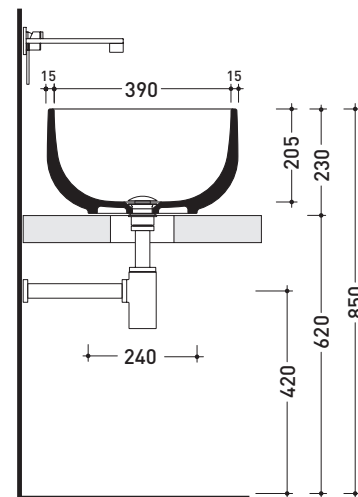

Package dim. | Weight **14 kg** | Pz. Pallet n° **18**

CE UNI EN 14688 - CL00 Dop-No14688

vista zenitale / zenital view

vista zenitale / zenital view

vista frontale / frontal view

sezione longitudinale / section

sizes in mm

Please consider a 2% tolerance on indicated measurements

CERAMIC: METAL finish

white / gold white / platinum

inside **WHITE**  
 outside **METAL**