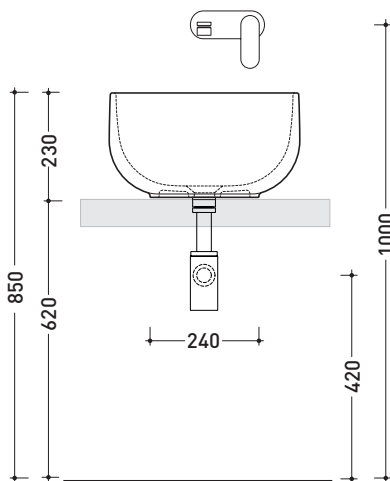

Package dim. | Weight **14 kg** | Pz. Pallet n° **18**

CE UNI EN 14688 - CL00 Dop-No14688

vista zenitale / zenital view

vista zenitale / zenital view

vista frontale / frontal view

sezione longitudinale / section

sizes in mm

Please consider a 2% tolerance on indicated measurements

CERAMIC: METAL finish

white / gold white / platinum

inside **WHITE**  
 outside **METAL**