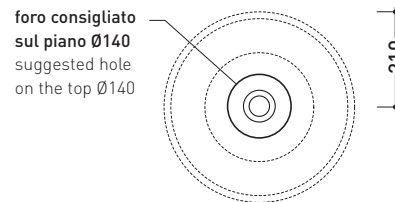

design HSIANG-HENG HSIAO

2016

SD42L Saltodacqua

Countertop basin 42 cm with METAL decor (Gold or Platinum)

• WITHOUT OVERFLOW • WITHOUT TAP LEDGE

Complements: **Forty6 shelf (F6BN)**
Solid shelf (SLBN)
Line taps basin: ONE - NOKÈ - SI - FOLD
Line accessories: TWO - HOOP - NOKÈ - FOLD

Technical accessories: **Chrome siphon (SIFL/CR) - Telescopic chrome siphon (SIFL066)**
Stop & Go drain (PLSG)
CERAMIC Stop & Go drain (PLCE)
Two piece set chrome tap filters (RF026)

Package dim. | Weight **14 kg** | Pz. Pallet n° **18**

CE UNI EN 14688 - CL00 Dop-No14688

sizes in mm

Please consider a 2% tolerance on indicated measurements

CERAMIC: METAL finish

white / gold white / platinum

inside **WHITE**
outside **METAL**