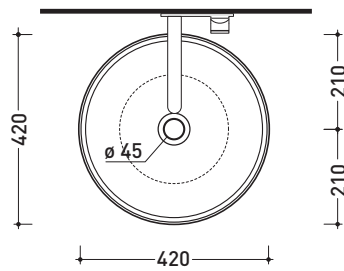

## SD42L Saltodacqua

Countertop basin 42 cm

•WITHOUT OVERFLOW •WITHOUT TAP LEDGE

Complements: **Forty6 shelf (F6BN)**  
**Solid shelf (SLBN)**  
**Line taps basin: ONE - NOKÈ - SI - FOLD**  
**Line accessories: TWO - HOOP - NOKÈ - FOLD**

Package dim. | Weight **14 kg** | Pz. Pallet n° **18**

CE UNI EN 14688 - CL00 Dop-No14688

vista zenitale / zenital view

vista zenitale / zenital view

vista frontale / frontal view

sezione longitudinale / section

sizes in mm

Please consider a 2% tolerance on indicated measurements

CERAMIC: METAL finish

white / gold white / platinum

inside **WHITE**  
 outside **METAL**