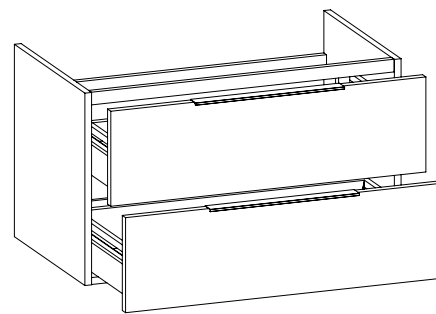

assonometria / axonometry