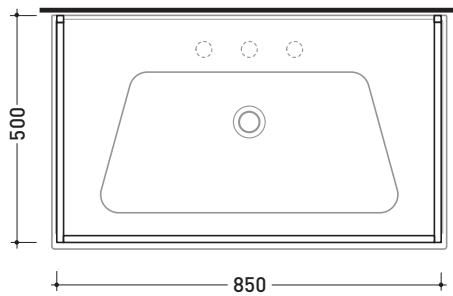

BM85S Bloom 85

Wall hung metal towel rail
suitable for console Bloom 85

Complements: Console Bloom 85 (BM85L)
Line taps basin: ONE - NOKÈ - SI - FOLD - X1
Line accessories: TWO - HOOP - NOKÈ - FOLD

Technical accessories: Chrome siphon (SIFL/CR) - Telescopic chrome siphon (SIFL066)
Mat black basin siphon (SIFLNE)

Package dim.

Weight 1,5 kg

Pz. Pallet n°

vista zenitale / zenital view