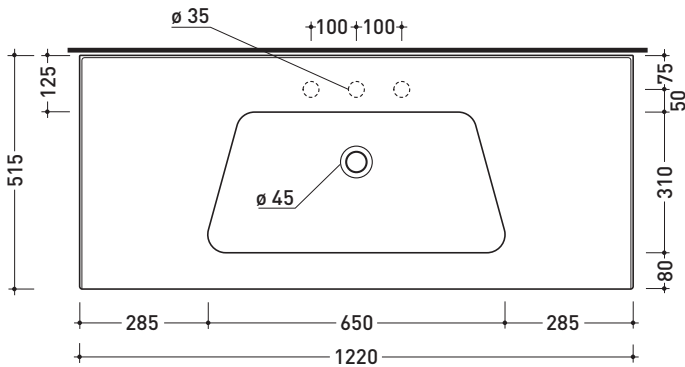

BM120L Bloom 120

Wall-hung or suitable for furniture console cm 122

• WITH OVERFLOW • ARRANGED FOR THREE TAP HOLES

Complements: Towel rail structure (BM120S)
Box wall hung vanity unit H50 with 2 drawers (BBX949)
Box wall hung vanity unit H50 with 1 drawer (BBX945)
Line taps basin: ONE - NOKÈ - SI - FOLD - X1
Line accessories: TWO - HOOP - NOKÈ - FOLD

Technical accessories: Chrome siphon (SIFL/CR) - Telescopic chrome siphon (SIFL066)
Stop & Go drain (PLSG)
CERAMIC Stop & Go drain (PLCE)
Two piece set chrome tap filters (RF026)
Wall fixing kit (9002)

Package dim.

Weight 31 kg

Pz. Pallet n° 10

CE UNI EN 14688 - CL20 Dop-No14688

vista zenitale / zenital view