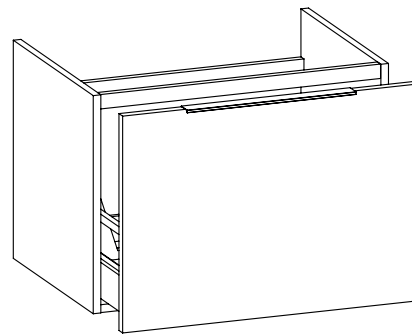

assonometria / axonometry