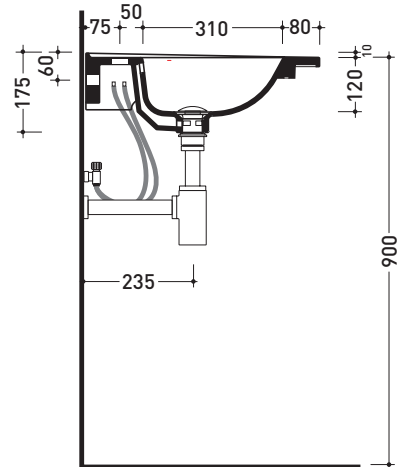

Package dim.

Weight 31 kg

Pz. Pallet n° 10

CE UNI EN 14688 - CL20 Dop-No14688

vista zenitale / zenital view

vista zenitale / zenital view

vista frontale / frontal view

sezione longitudinale / section

sizes in mm

Please consider a 2% tolerance on indicated measurements

CERAMICA: glossy finish

matt finish

BM120S Bloom 120

Wall hung metal towel rail
suitable for console Bloom 120

Complements: Console Bloom 120 (BM120L)
Line taps basin: ONE - NOKÈ - SI - FOLD - X1
Line accessories: TWO - HOOP - NOKÈ - FOLD