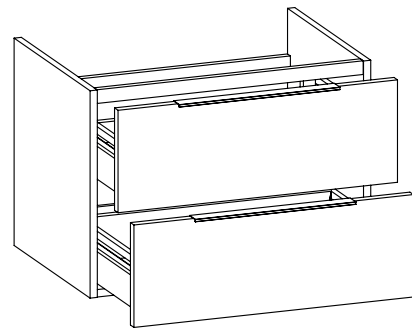

assonometria / axonometry