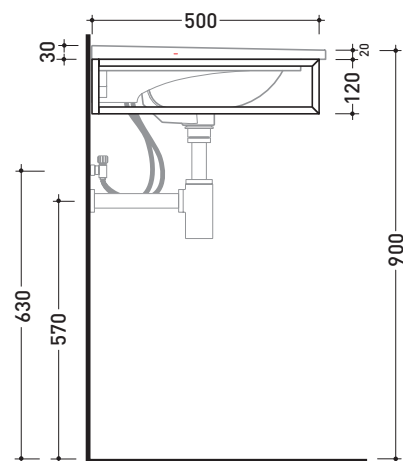

assonometria / axonometry

sezione longitudinale / section

sizes in mm

METAL: glossy finish

chrome

matt finish

black