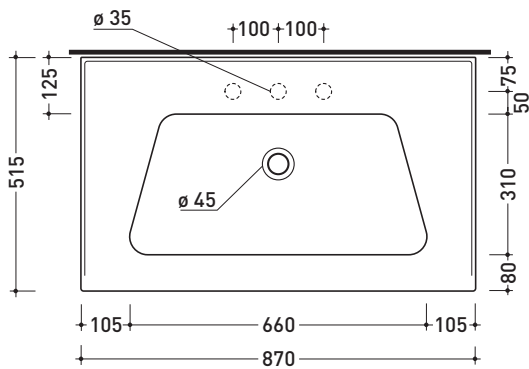

BM85L Bloom 85

Wall-hung or suitable for furniture console cm 85

• WITH OVERFLOW • ARRANGED FOR THREE TAP HOLES

Complements: Towel rail structure (BM85S)
Box wall hung vanity unit H50 with 2 drawers (BBX815)
Box wall hung vanity unit H50 with 1 drawer (BBX811)
Box wall hung vanity unit H25 with 1 drawer (BBX993)
Line taps basin: ONE - NOKÈ - SI - FOLD - X1
Line accessories: TWO - HOOP - NOKÈ - FOLD

Technical accessories: Chrome siphon (SIFL/CR) - Telescopic chrome siphon (SIFL066)
Stop & Go drain (PLSG)
CERAMIC Stop & Go drain (PLCE)
Two piece set chrome tap filters (RF026)
Wall fixing kit (9002)

Package dim.

Weight 21,5 kg

Pz. Pallet n°

UNI EN 14688 - CL20 Dop-No14688

vista zenitale / zenital view