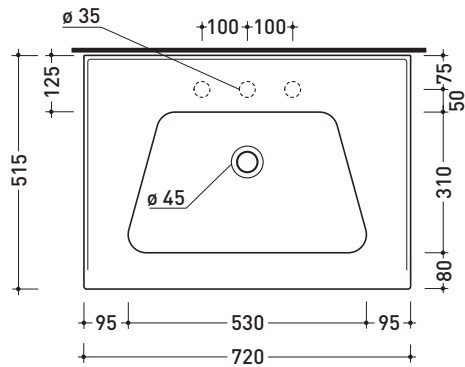

BM70L Bloom 70

Wall-hung or suitable for furniture console cm 72

• WITH OVERFLOW • ARRANGED FOR THREE TAP HOLES

Complements: Towel rail structure (BM70S)
Box wall hung vanity unit H50 with 2 drawers (BBX809)
Box wall hung vanity unit H50 with 1 drawer (BBX805)
Box wall hung vanity unit H25 with 1 drawer (BBX991)
Line taps basin: ONE - NOKÈ - SI - FOLD - X1
Line accessories: TWO - HOOP - NOKÈ - FOLD

Technical accessories: Chrome siphon (SIFL/CR) - Telescopic chrome siphon (SIFL066)
Stop & Go drain (PLSG)
CERAMIC Stop & Go drain (PLCE)
Two piece set chrome tap filters (RF026)
Wall fixing kit (9002)

Package dim.

Weight 20,5 kg

Pz. Pallet n°

CE UNI EN 14688 - CL20 Dop-No14688

vista zenitale / zenital view