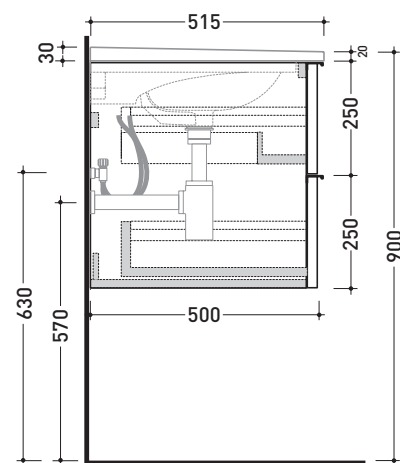

BM70L Bloom 70

Wall-hung or suitable for furniture console cm 72

• WITH OVERFLOW • ARRANGED FOR THREE TAP HOLES

Complements: Towel rail structure (BM70S)
 Box wall hung vanity unit H50 with 2 drawers (BBX809)
 Box wall hung vanity unit H50 with 1 drawer (BBX805)
 Box wall hung vanity unit H25 with 1 drawer (BBX991)
 Line taps basin: ONE - NOKÈ - SI - FOLD - X1
 Line accessories: TWO - HOOP - NOKÈ - FOLD

Package dim.

Weight 20,5 kg

Pz. Pallet n°

CE UNI EN 14688 - CL20 Dop-No14688

vista zenitale / zenital view

vista zenitale / zenital view

vista frontale / frontal view

sezione longitudinale / section

Package dim. | Weight 34,6 kg | Pz. Pallet n°

CE

vista zenitale / zenital view

assonometria / axonometry

vista frontale / frontal view

sezione longitudinale / section

sizes in mm

WOOD: finish