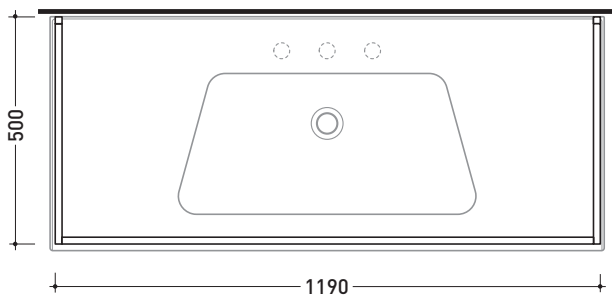

BM120S Bloom 120

Wall hung metal towel rail
suitable for console Bloom 120

Complements: Console Bloom 120 (BM120L)
Line taps basin: ONE - NOKÈ - SI - FOLD - X1
Line accessories: TWO - HOOP - NOKÈ - FOLD

Technical accessories: Chrome siphon (SIFL/CR) - Telescopic chrome siphon (SIFL066)
Mat black basin siphon (SIFLNE)

Package dim.

Weight 3,5 kg

Pz. Pallet n°

vista zenitale / zenital view