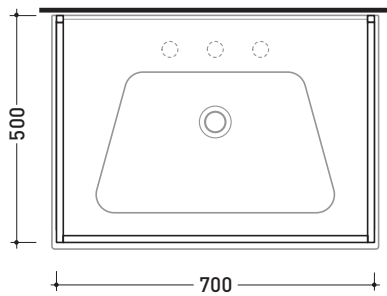

sizes in mm

Please consider a 2% tolerance on indicated measurements

CERAMICA: glossy finish

white black

matt finish

milky white carbone lava grey argilla nuvola fango rosso rubens petrolio

BM70S Bloom 70

Wall hung metal towel rail
suitable for console Bloom 70

Package dim.

Weight 1,3 kg

Pz. Pallet n°

vista zenitale / zenital view

assonometria / axonometry

vista frontale / frontal view

sezione longitudinale / section

sizes in mm