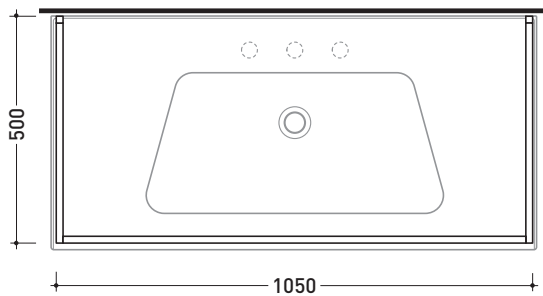

design ANGELETTI - RUZZA

2017

BM105S Bloom 105

Wall hung metal towel rail
suitable for console Bloom 105

Complements: Console Bloom 105 (BM105L)
Line taps basin: ONE - NOKÈ - SI - FOLD - X1
Line accessories: TWO - HOOP - NOKÈ - FOLD

Technical accessories: Chrome siphon (SIFL/CR) - Telescopic chrome siphon (SIFL066)
Mat black basin siphon (SIFLNE)

Package dim.

Weight 3,4 kg

Pz. Pallet n°

vista zenitale / zenital view