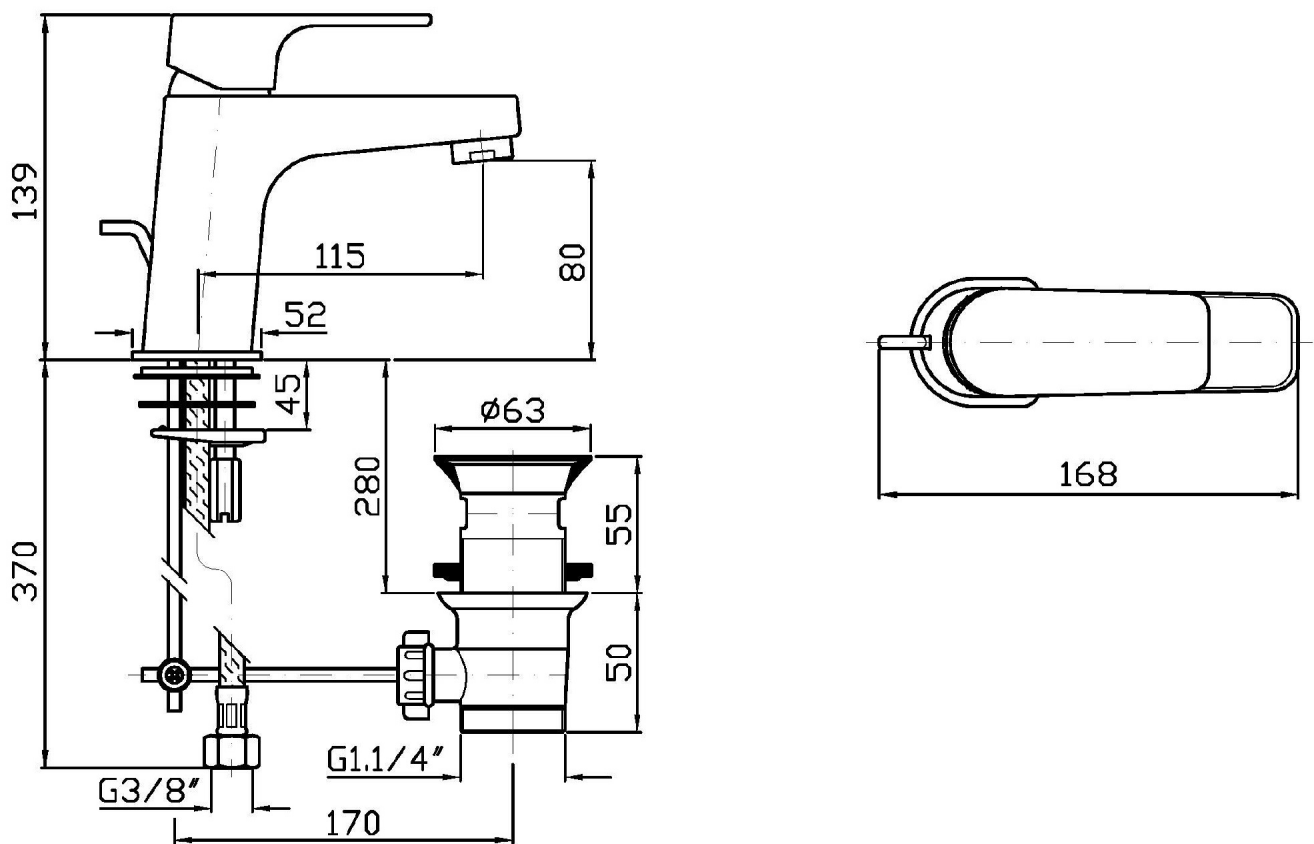

WIND

ZWN590

Disegno Complessivo / Overall Drawing