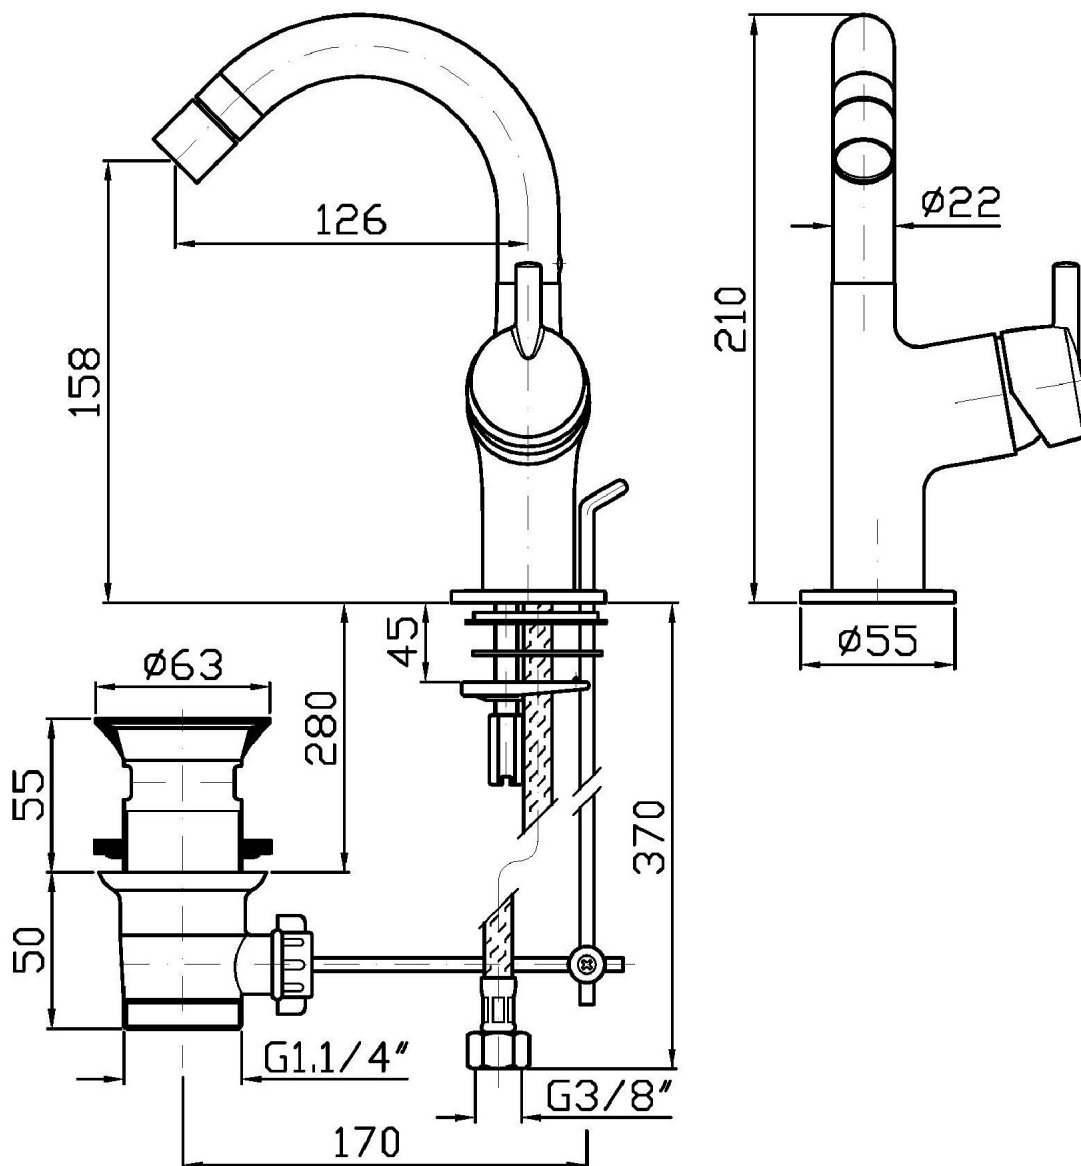

Single lever bidet mixer with aerator, 1 ¼" pop-up waste, flexible tails.

Finiture / Finishes

Cromo / Chrome

SIMPLY BEAUTIFUL

ZSB341

Disegno Complessivo / Overall Drawing

SIMPLY BEAUTIFUL

ZSB341

Esplosi / Exploded

SIMPLY BEAUTIFUL

ZSB341 Portate / Flowrates (lt/min)

PRESSIONE PRESSURE	1 BAR	2 BAR	3 BAR	4 BAR	5 BAR
P1 BIDET BIDET	6,1	8,9	11,1	12,9	14,6
P2					
P3					
P4					
P5					

SIMPLY BEAUTIFUL

ZSB341 Pesì e Misure / Weights and Sizes

Peso (Kg) Weight (lb)	2,1 (Kg)	4,62966 (lb)
Volume (dc3) - (in3)	4,05 (dc3)	0,000247 (in3)
h (mm) - (in)	70 (mm)	2,755907 (in)
L1 (mm) - (in)	150 (mm)	5,905515 (in)
L2 (mm) - (in)	385 (mm)	15,1574885 (in)