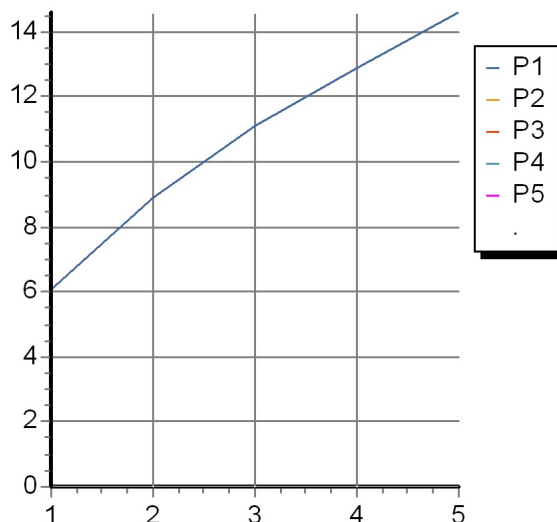

Single lever bidet mixer with aerator, 1 ¼" pop-up waste, flexible tails.

Finiture / Finishes

Cromo / Chrome

SIMPLY BEAUTIFUL

ZSB341

Disegno Complessivo / Overall Drawing

SIMPLY BEAUTIFUL

ZSB341

Esplosi / Exploded

SIMPLY BEAUTIFUL

ZSB341 Portate / Flowrates (lt/min)

PRESSIONE PRESSURE	1 BAR	2 BAR	3 BAR	4 BAR	5 BAR
P1 BIDET BIDET	6,1	8,9	11,1	12,9	14,6
P2					
P3					
P4					
P5					

SIMPLY BEAUTIFUL

ZSB341 Pesì e Misure / Weights and Sizes

Peso (Kg) Weight (lb)	2,1 (Kg)	4,62966 (lb)
Volume (dc3) - (in3)	4,05 (dc3)	0,000247 (in3)
h (mm) - (in)	70 (mm)	2,755907 (in)
L1 (mm) - (in)	150 (mm)	5,905515 (in)
L2 (mm) - (in)	385 (mm)	15,1574885 (in)