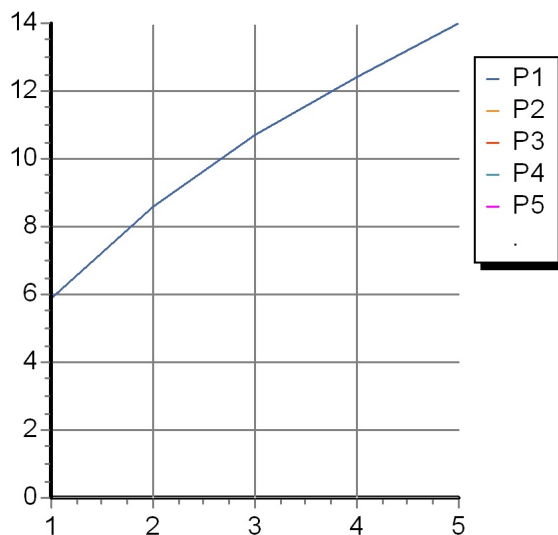

Single lever basin mixer with extended spout, aerator, 1¼" pop-up waste, flexible tails.

Finiture / Finishes

Cromo / Chrome

SIMPLY BEAUTIFUL

ZSB296

Disegno Complessivo / Overall Drawing

SIMPLY BEAUTIFUL

ZSB296

Esplosi / Exploded

SIMPLY BEAUTIFUL

ZSB296 Portate / Flowrates (lt/min)

PRESSIONE PRESSURE	1 BAR	2 BAR	3 BAR	4 BAR	5 BAR
LAVABO BASIN	5,9	8,6	10,7	12,4	14
P1					
P2					
P3					
P4					
P5					

SIMPLY BEAUTIFUL

ZSB296 Pesì e Misure / Weights and Sizes

Peso (Kg) Weight (lb)	2,05 (Kg)	4,51943 (lb)
Volume (dc3) - (in3)	7,5 (dc3)	0,000458 (in3)
h (mm) - (in)	90 (mm)	3,543309 (in)
L1 (mm) - (in)	250 (mm)	9,842525 (in)
L2 (mm) - (in)	333 (mm)	13,1102433 (in)