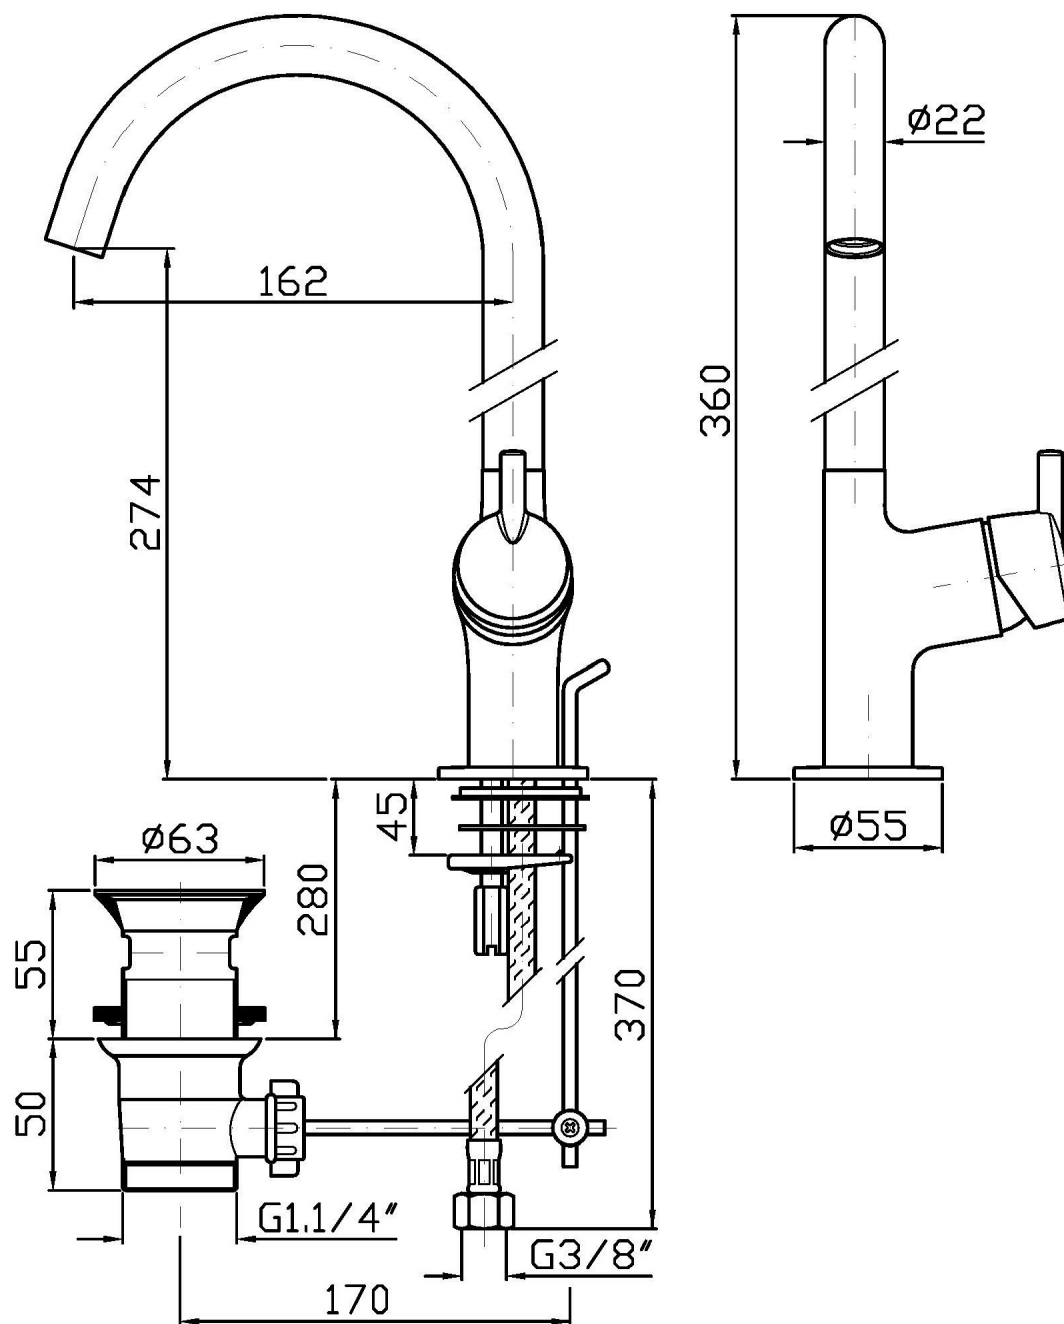

Single lever basin mixer with extended spout, aerator, 1¼" pop-up waste, flexible tails.

Finiture / Finishes

Cromo / Chrome

SIMPLY BEAUTIFUL

ZSB296

Disegno Complessivo / Overall Drawing

SIMPLY BEAUTIFUL

ZSB296

Esplosi / Exploded

SIMPLY BEAUTIFUL

ZSB296 Portate / Flowrates (lt/min)

PRESSIONE PRESSURE	1 BAR	2 BAR	3 BAR	4 BAR	5 BAR
LAVABO BASIN	5,9	8,6	10,7	12,4	14
P1					
P2					
P3					
P4					
P5					

SIMPLY BEAUTIFUL

ZSB296 Pesì e Misure / Weights and Sizes

Peso (Kg) Weight (lb)	2,05 (Kg)	4,51943 (lb)
Volume (dc3) - (in3)	7,5 (dc3)	0,000458 (in3)
h (mm) - (in)	90 (mm)	3,543309 (in)
L1 (mm) - (in)	250 (mm)	9,842525 (in)
L2 (mm) - (in)	333 (mm)	13,1102433 (in)