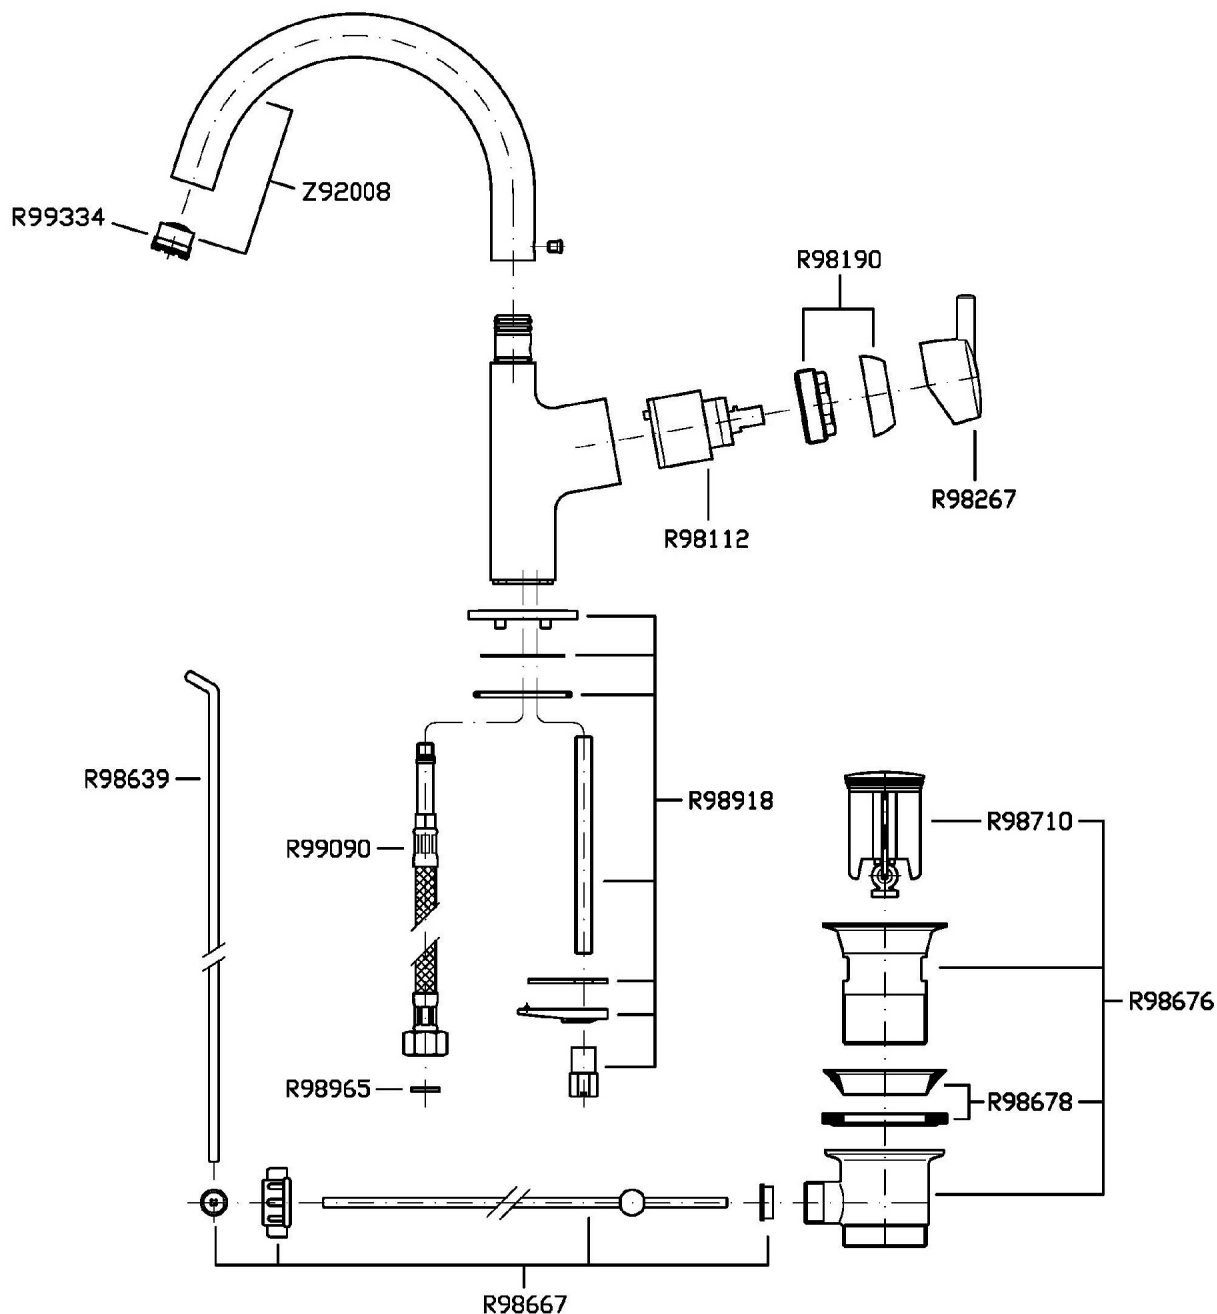

SIMPLY BEAUTIFUL

ZSB249

Esplosi / Exploded