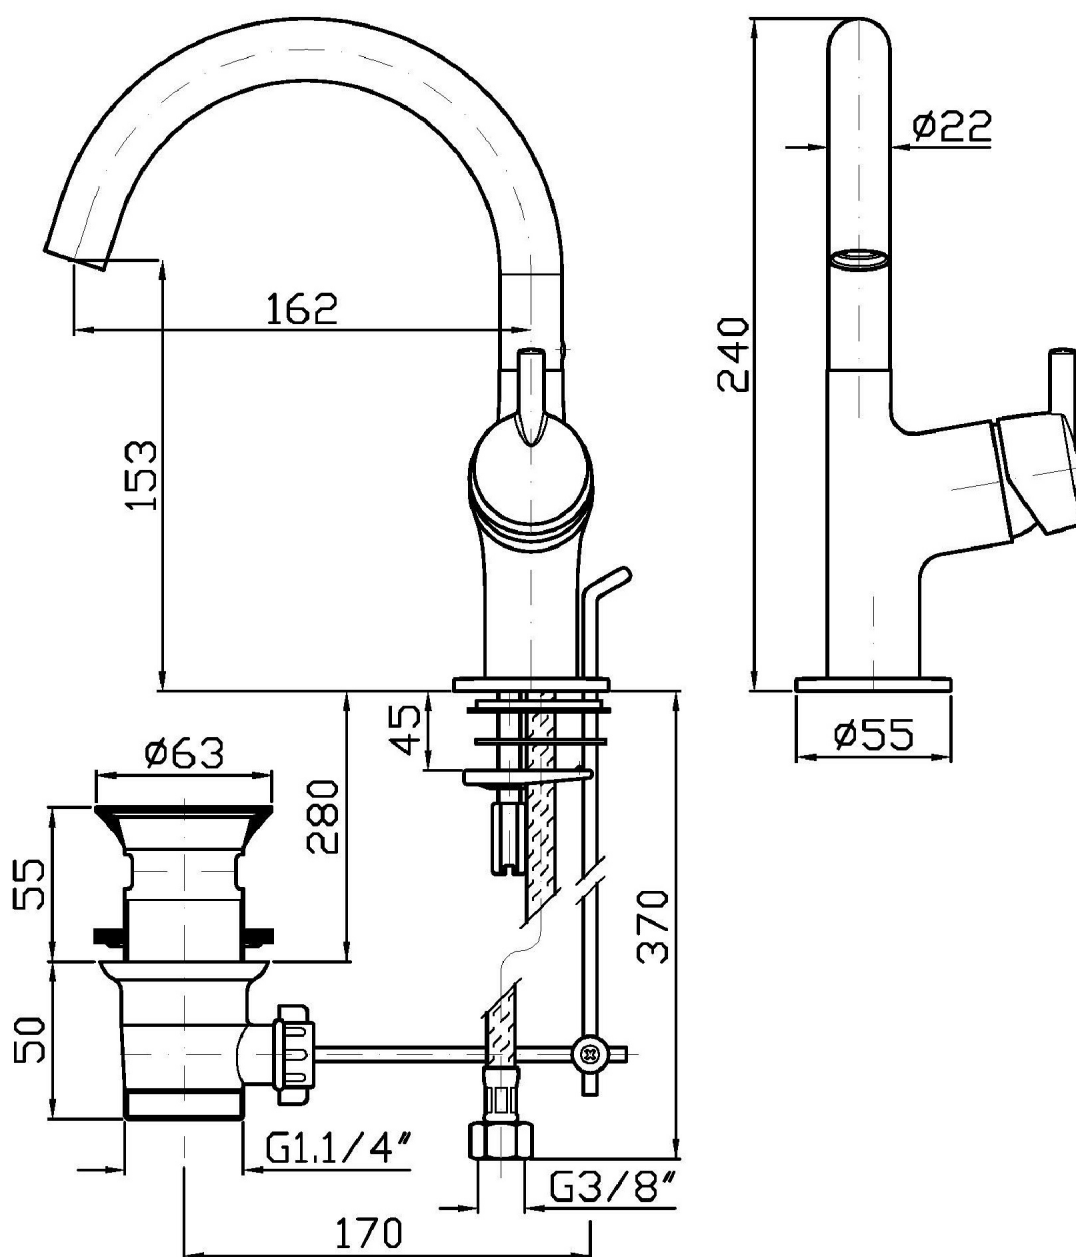

## SIMPLY BEAUTIFUL

ZSB249

Disegno Complessivo / Overall Drawing

## SIMPLY BEAUTIFUL

ZSB249 Pesì e Misure / Weights and Sizes

Peso ( Kg ) Weight ( lb )	2,1 ( Kg )	4,62966 ( lb )
Volume ( dc3 ) - ( in3 )	4,05 ( dc3 )	0,000247 ( in3 )
h ( mm ) - ( in )	70 ( mm )	2,755907 ( in )
L1 ( mm ) - ( in )	150 ( mm )	5,905515 ( in )
L2 ( mm ) - ( in )	385 ( mm )	15,1574885 ( in )