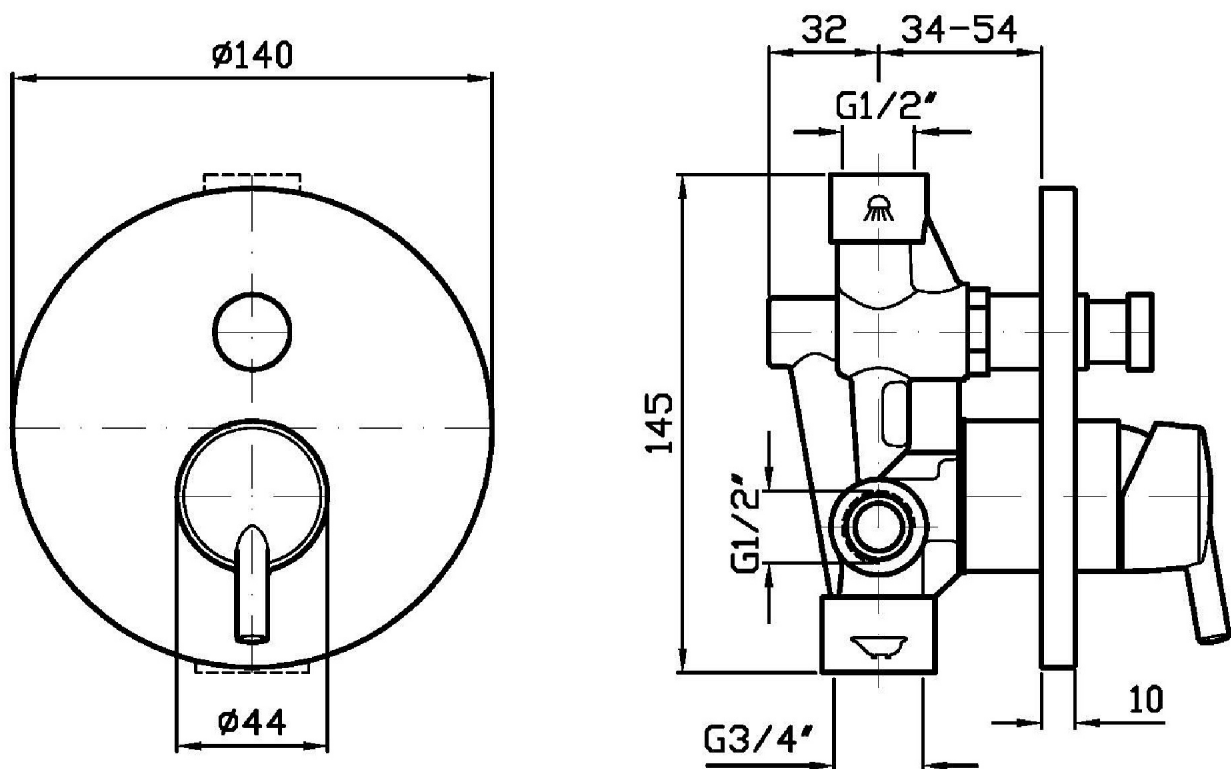

Built-in single lever bath-shower mixer with diverter.

R99684

Parte incasso / Built-in part

Finiture / Finishes

Cromo / Chrome

SIMPLY BEAUTIFUL

ZSB127

Disegno Complessivo / Overall Drawing

SIMPLY BEAUTIFUL

ZSB127

Esplosi / Exploded

SIMPLY BEAUTIFUL

ZSB127 Portate / Flowrates (lt/min)

PRESSIONE PRESSURE	1 BAR	2 BAR	3 BAR	4 BAR	5 BAR
DEVIATORE DIVERTER	12,9	18,6	23	27	29,8
P1					
P2					
P3					
P4					
P5					

SIMPLY BEAUTIFUL

ZSB127 Pesì e Misure / Weights and Sizes

Peso (Kg) Weight (lb)	0,74 (Kg)	1,631404 (lb)
Volume (dc3) - (in3)	3,32 (dc3)	0,000203 (in3)
h (mm) - (in)	93 (mm)	3,6614193 (in)
L1 (mm) - (in)	162 (mm)	6,3779562 (in)
L2 (mm) - (in)	220 (mm)	8,661422 (in)