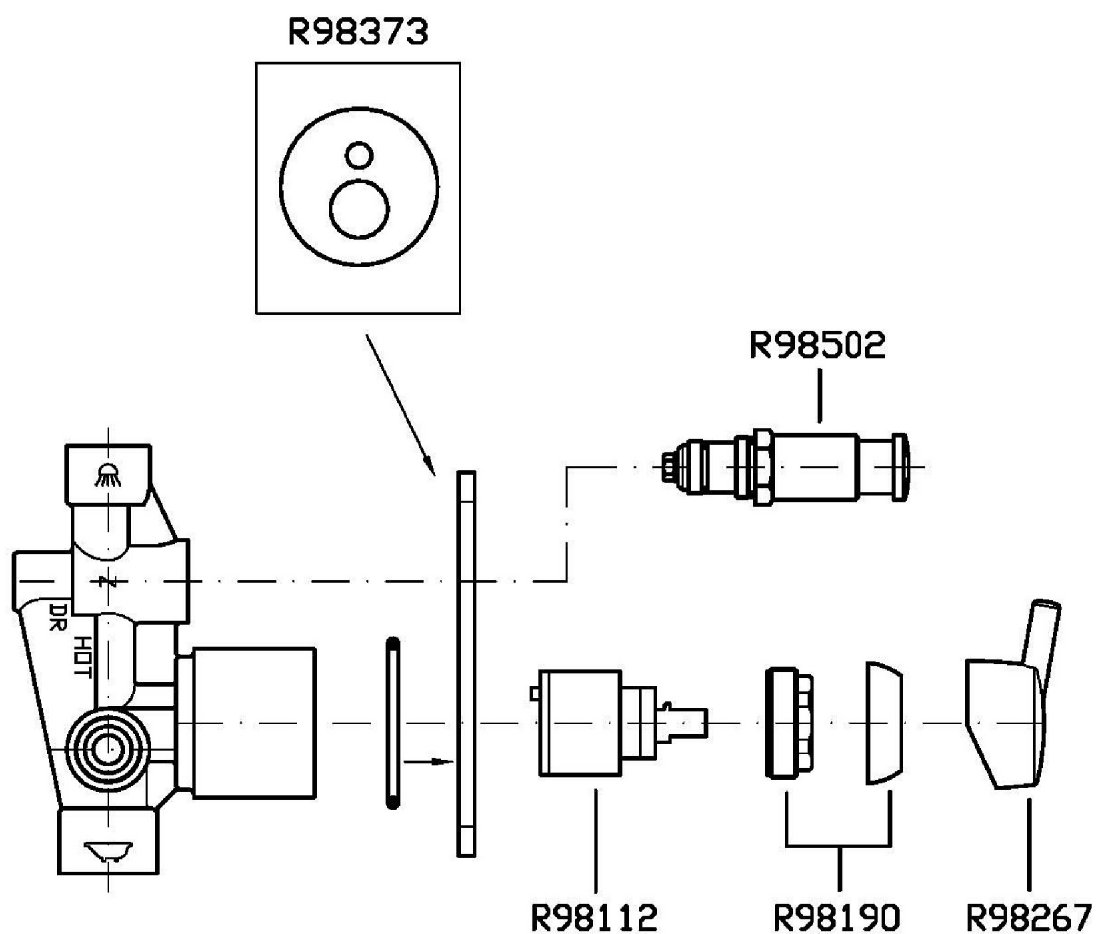

Marchio / Brand ZUCCHETTI

Classe / Class

SIMPLY
BEAUTIFUL

SIMPLY BEAUTIFUL

ZSB127

Miscelatore monocomando vasca-doccia incasso. / Built-in single lever bath-shower mixer.

Miscelatore monocomando vasca-doccia incasso con deviatore.

Built-in single lever bath-shower mixer with diverter.

R99684

Parte incasso / Built-in part

Finiture / Finishes

Cromo / Chrome

SIMPLY BEAUTIFUL

ZSB127

Disegno Complessivo / Overall Drawing

SIMPLY BEAUTIFUL

ZSB127

Esplosi / Exploded

SIMPLY BEAUTIFUL

ZSB127 Portate / Flowrates (lt/min)

PRESSIONE PRESSURE	1 BAR	2 BAR	3 BAR	4 BAR	5 BAR
DEVIATORE DIVERTER	12,9	18,6	23	27	29,8
P1					
P2					
P3					
P4					
P5					

SIMPLY BEAUTIFUL

ZSB127 Pesì e Misure / Weights and Sizes

Peso (Kg) Weight (lb)	0,74 (Kg)	1,631404 (lb)
Volume (dc3) - (in3)	3,32 (dc3)	0,000203 (in3)
h (mm) - (in)	93 (mm)	3,6614193 (in)
L1 (mm) - (in)	162 (mm)	6,3779562 (in)
L2 (mm) - (in)	220 (mm)	8,661422 (in)