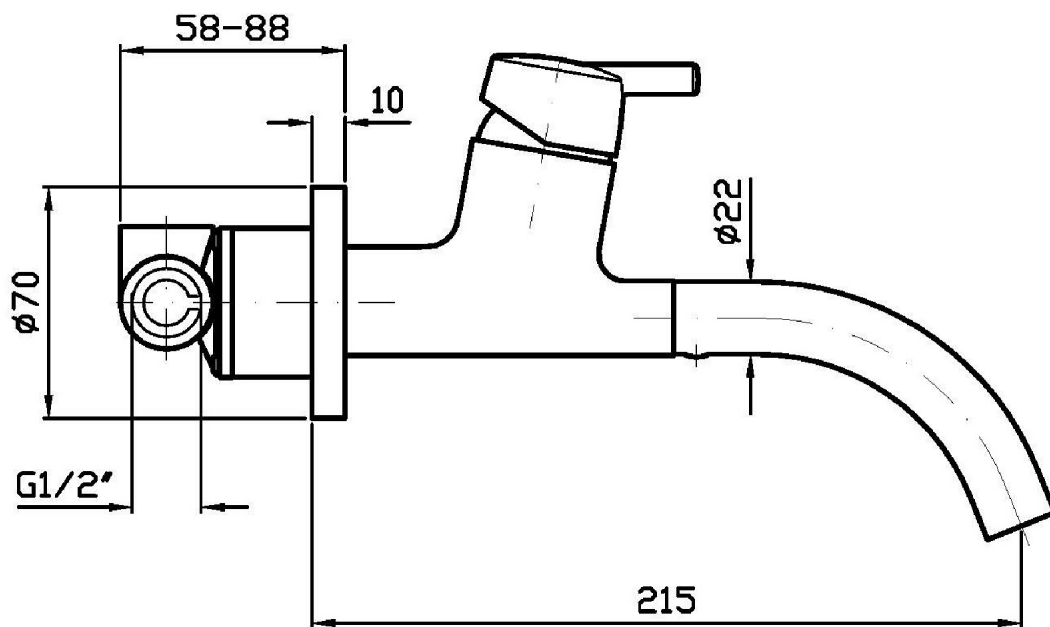

## SIMPLY BEAUTIFUL

ZSB125

Disegno Complessivo / Overall Drawing

## SIMPLY BEAUTIFUL

ZSB125 Pesì e Misure / Weights and Sizes

Peso ( Kg ) Weight ( lb )	1,47 ( Kg )	3,240762 ( lb )
Volume ( dc3 ) - ( in3 )	4,05 ( dc3 )	0,000247 ( in3 )
h ( mm ) - ( in )	70 ( mm )	2,755907 ( in )
L1 ( mm ) - ( in )	150 ( mm )	5,905515 ( in )
L2 ( mm ) - ( in )	385 ( mm )	15,1574885 ( in )