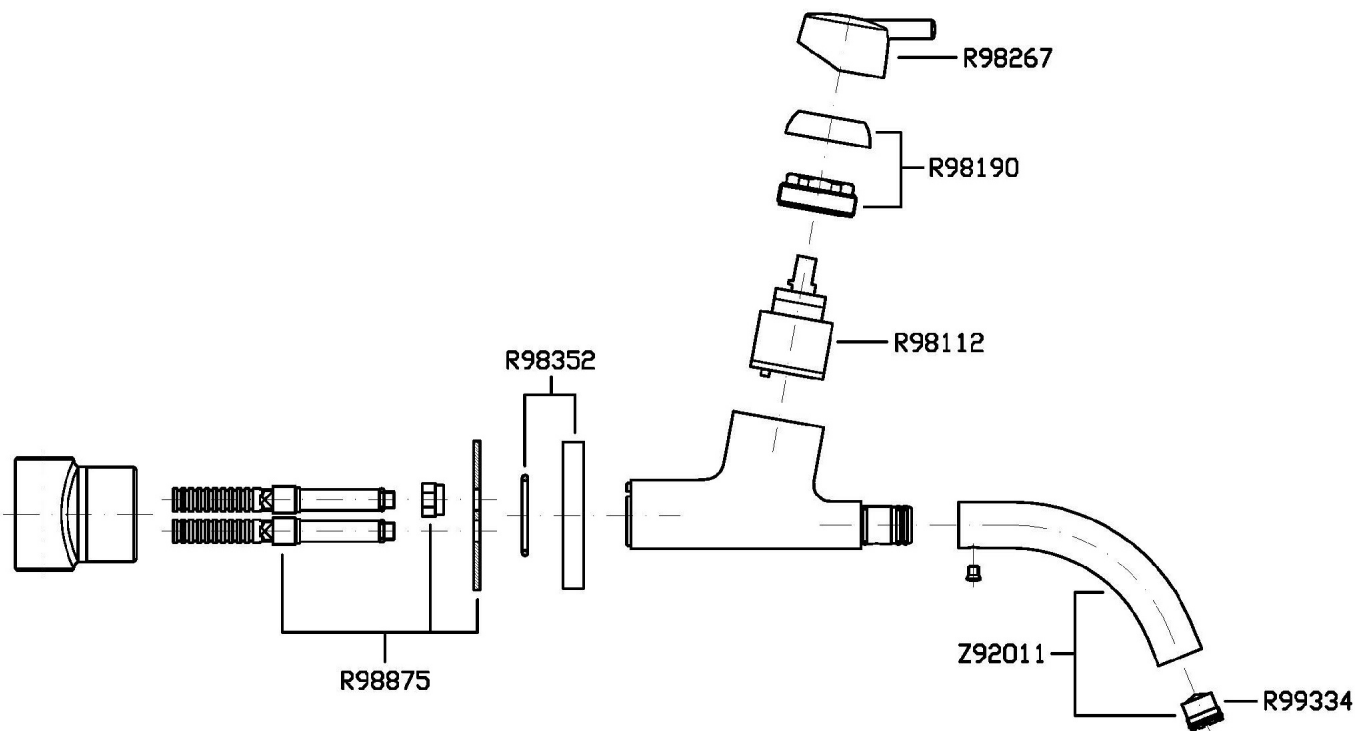

SIMPLY BEAUTIFUL

ZSB125 Esplosi / Exploded