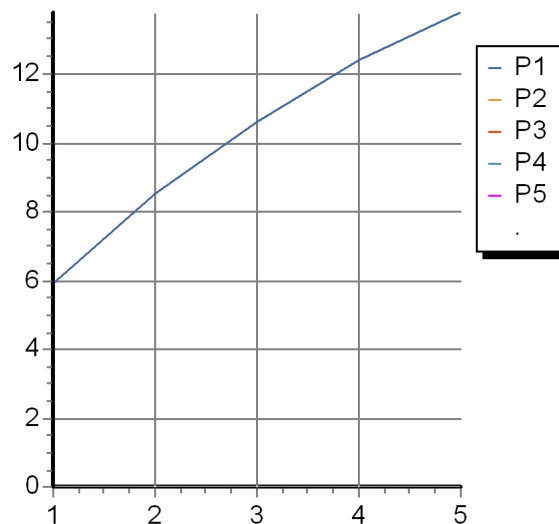

## SIMPLY BEAUTIFUL

ZSB125 Portate / Flowrates (lt/min)

PRESSIONE PRESSURE	1 BAR	2 BAR	3 BAR	4 BAR	5 BAR
LAVABO BASIN	5,9	8,5	10,6	12,4	13,8
P1					
P2					
P3					
P4					
P5					

## SIMPLY BEAUTIFUL

ZSB125 Pesì e Misure / Weights and Sizes

Peso ( Kg ) Weight ( lb )	1,47 ( Kg )	3,240762 ( lb )
Volume ( dc3 ) - ( in3 )	4,05 ( dc3 )	0,000247 ( in3 )
h ( mm ) - ( in )	70 ( mm )	2,755907 ( in )
L1 ( mm ) - ( in )	150 ( mm )	5,905515 ( in )
L2 ( mm ) - ( in )	385 ( mm )	15,1574885 ( in )