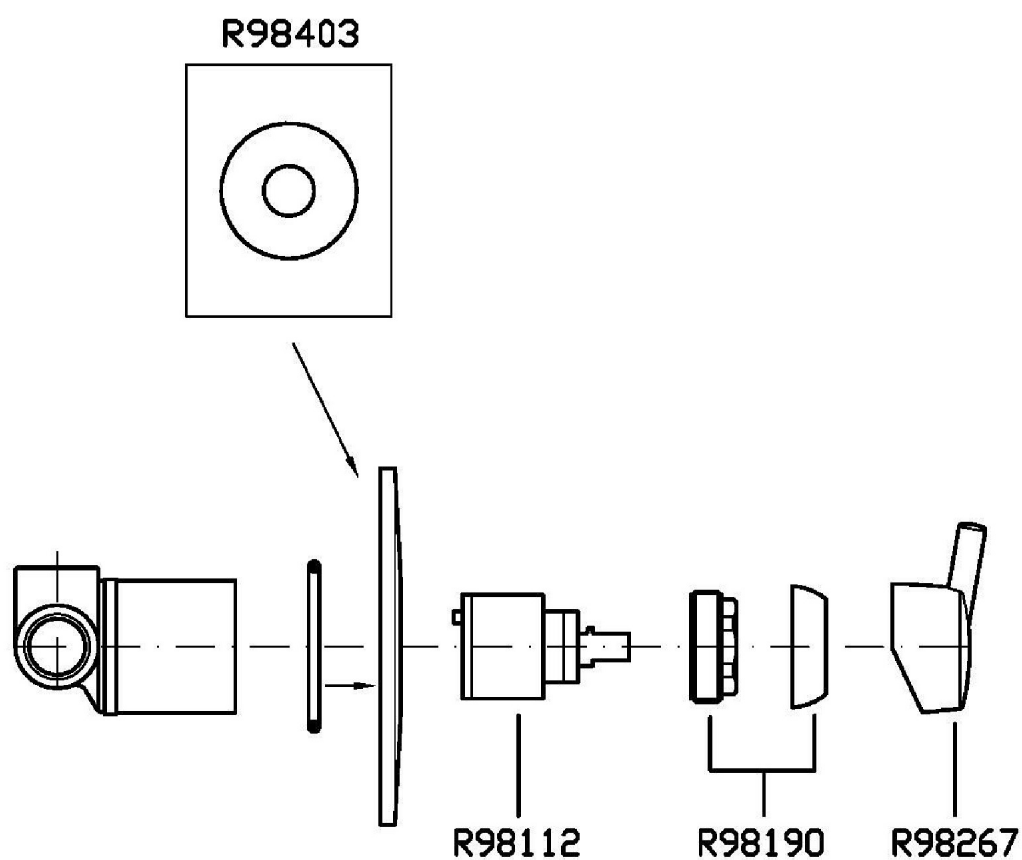

## SIMPLY BEAUTIFUL

ZSB122

Disegno Complessivo / Overall Drawing

## SIMPLY BEAUTIFUL

ZSB122 Portate / Flowrates (lt/min)

PRESSIONE PRESSURE	1 BAR	2 BAR	3 BAR	4 BAR	5 BAR
1 RUBINETTO APERTO P1 1 TAP OPENED	14,9	21,2	26,1	30,2	33,8
P2					
P3					
P4					
P5					

## SIMPLY BEAUTIFUL

ZSB122 Pesì e Misure / Weights and Sizes

Peso ( Kg ) Weight ( lb )	0,41 ( Kg )	0,903886 ( lb )
Volume ( dc3 ) - ( in3 )	1,21 ( dc3 )	0,000074 ( in3 )
h ( mm ) - ( in )	73 ( mm )	2,8740173 ( in )
L1 ( mm ) - ( in )	127 ( mm )	5,0000027 ( in )
L2 ( mm ) - ( in )	130 ( mm )	5,118113 ( in )