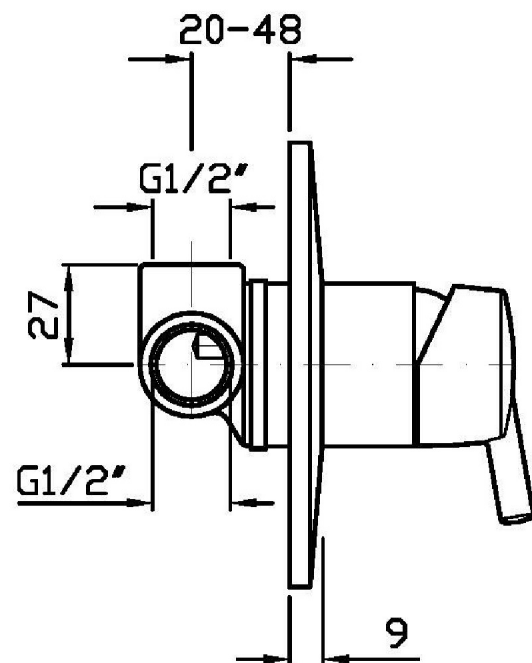

## SIMPLY BEAUTIFUL

ZSB122

Miscelatore monocomando doccia incasso. / Built-in single lever shower mixer.

Miscelatore monocomando doccia incasso.

Built-in single lever shower mixer.

R99499

Parte incasso / Built-in part

## SIMPLY BEAUTIFUL

ZSB122

Disegno Complessivo / Overall Drawing

## SIMPLY BEAUTIFUL

ZSB122 Pesì e Misure / Weights and Sizes

Peso ( Kg ) Weight ( lb )	0,41 ( Kg )	0,903886 ( lb )
Volume ( dc3 ) - ( in3 )	1,21 ( dc3 )	0,000074 ( in3 )
h ( mm ) - ( in )	73 ( mm )	2,8740173 ( in )
L1 ( mm ) - ( in )	127 ( mm )	5,0000027 ( in )
L2 ( mm ) - ( in )	130 ( mm )	5,118113 ( in )