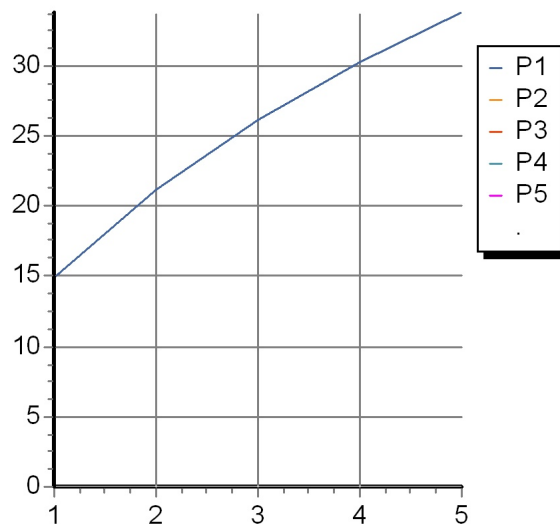

## SIMPLY BEAUTIFUL

ZSB122 Portate / Flowrates (lt/min)

PRESSIONE PRESSURE	1 BAR	2 BAR	3 BAR	4 BAR	5 BAR
1 RUBINETTO APERTO P1 1 TAP OPENED	14,9	21,2	26,1	30,2	33,8
P2					
P3					
P4					
P5					

## SIMPLY BEAUTIFUL

ZSB122 Pesì e Misure / Weights and Sizes

Peso ( Kg ) Weight ( lb )	0,41 ( Kg )	0,903886 ( lb )
Volume ( dc3 ) - ( in3 )	1,21 ( dc3 )	0,000074 ( in3 )
h ( mm ) - ( in )	73 ( mm )	2,8740173 ( in )
L1 ( mm ) - ( in )	127 ( mm )	5,0000027 ( in )
L2 ( mm ) - ( in )	130 ( mm )	5,118113 ( in )