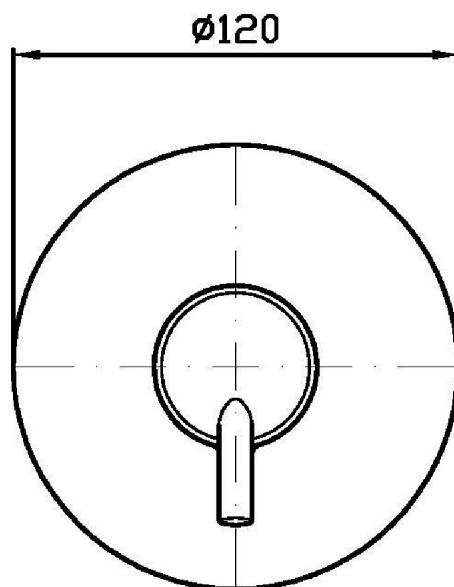

## SIMPLY BEAUTIFUL

ZSB122

Miscelatore monocomando doccia incasso. / Built-in single lever shower mixer.

Miscelatore monocomando doccia incasso.

Built-in single lever shower mixer.

R99499

Parte incasso / Built-in part

## SIMPLY BEAUTIFUL

ZSB122

Disegno Complessivo / Overall Drawing

## SIMPLY BEAUTIFUL

ZSB122 Pesì e Misure / Weights and Sizes

Peso ( Kg ) Weight ( lb )	0,41 ( Kg )	0,903886 ( lb )
Volume ( dc3 ) - ( in3 )	1,21 ( dc3 )	0,000074 ( in3 )
h ( mm ) - ( in )	73 ( mm )	2,8740173 ( in )
L1 ( mm ) - ( in )	127 ( mm )	5,0000027 ( in )
L2 ( mm ) - ( in )	130 ( mm )	5,118113 ( in )