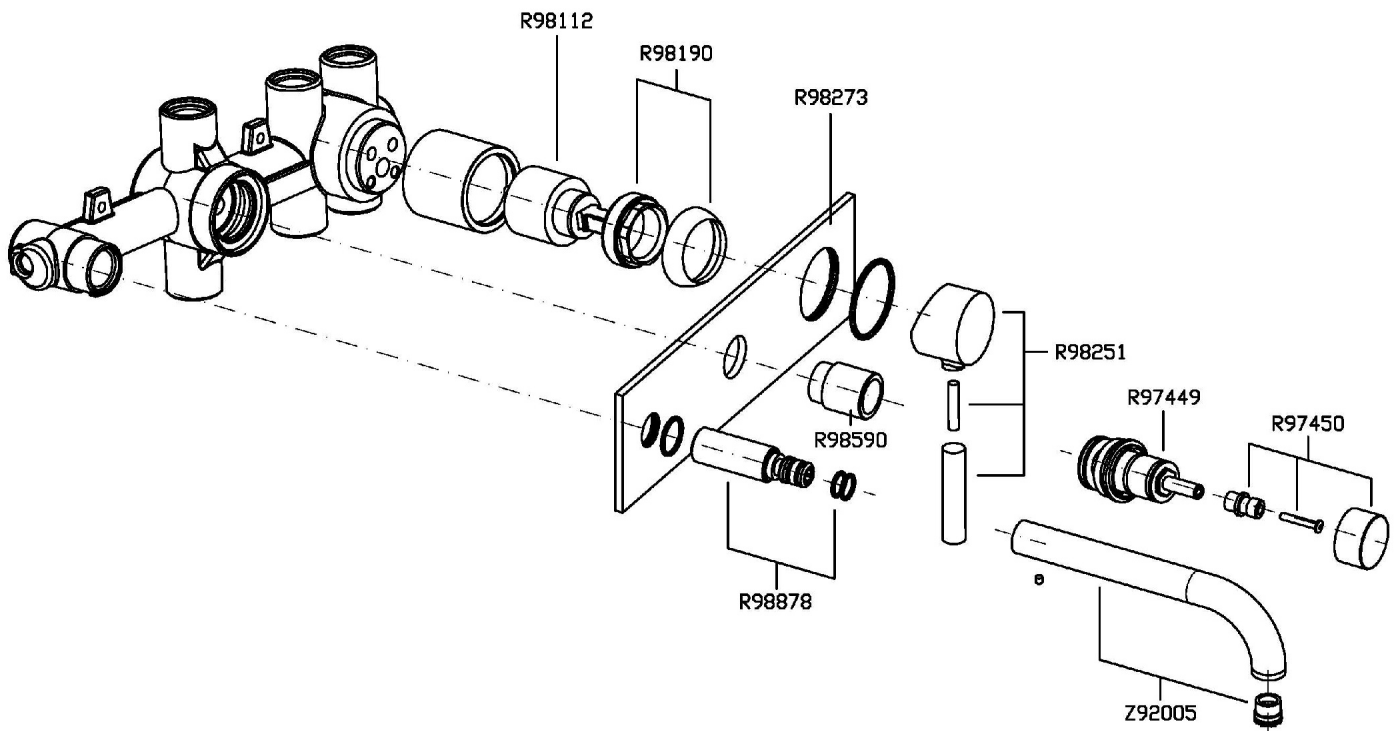

PAN

ZP6640

Esplosi / Exploded