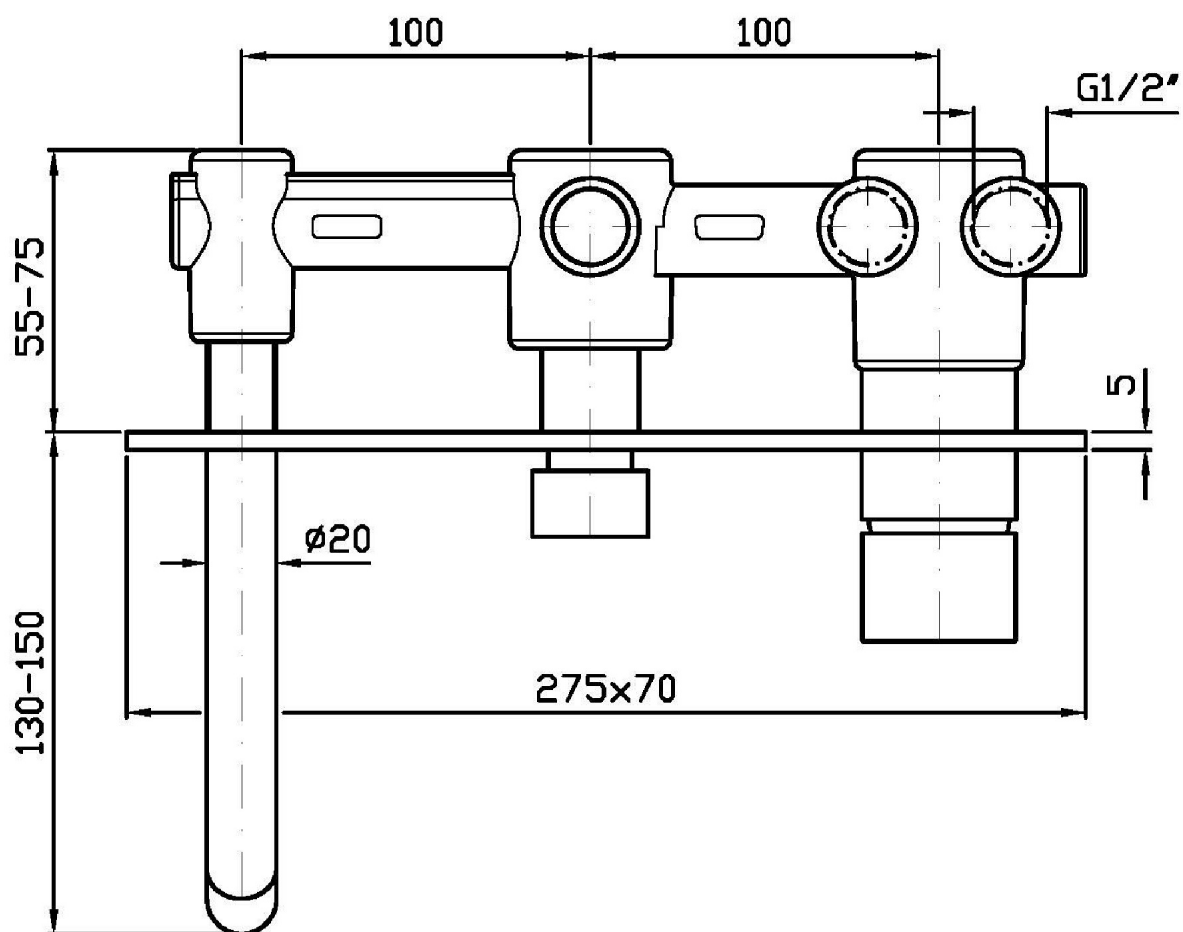

PAN

ZP6640

Disegno Complessivo / Overall Drawing