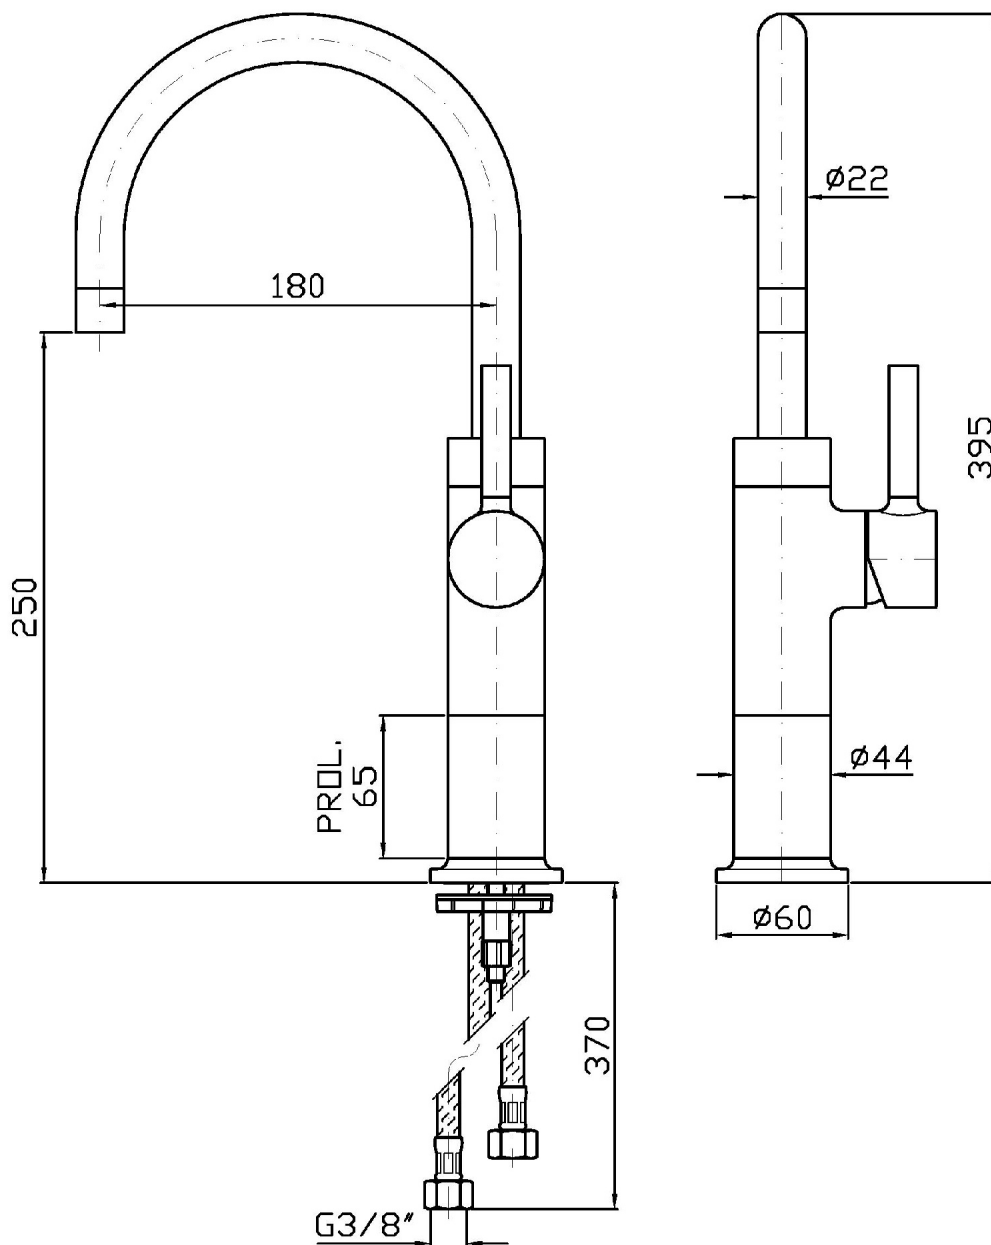

PAN

ZP6586

Disegno Complessivo / Overall Drawing