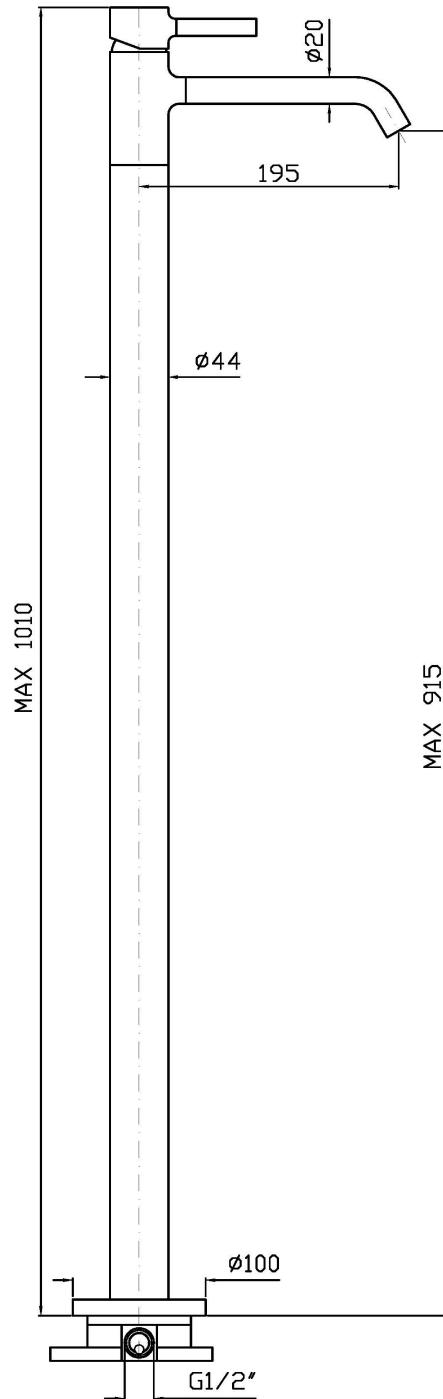

PAN

ZP6251

Miscelatore monocomando lavabo free standing. / Free standing single lever basin mixer.

Miscelatore monocomando lavabo free standing.
Water Saving - portata d'acqua uguale o inferiore a 6 l/min.

Free standing single lever basin mixer.
Water Saving - water flow rate of 6 l/min or less.

R99676

Parte incasso. / Built-in part.

Finiture / Finishes

							
Cromo / Chrome	C3 Nickel Spazzolato / Brushed Nickel	C8 Nickel Lucido / Polished Nickel	C40 Oro / Gold	C41 Oro spazzolato / Brushed Gold	C50 Metal Black / Metal Black	C51 Metal Black spazzolato / Brushed Metal Black	W1 Bianco Opaco Goffrato / Embossed Matt White
							
N1 Nero Opaco Goffrato / Embossed Matt Black	N6 Nero opaco / Matt black						

PAN

ZP6251

Disegno Complessivo / Overall Drawing

PAN

ZP6251

Esplosi / Exploded

PAN

ZP6251

ZP6251

Pesi e Misure / Weights and Sizes

Peso (Kg) Weight (lb)	7,80 (Kg)	17,20 (lb)
Volume test (dc3) - (in3)	62,66 (dc3)	3823,75 (in3)
h (mm) - (in)	110,00 (mm)	4,33 (in)
L1 (mm) - (in)	445,00 (mm)	17,52 (in)
L2 (mm) - (in)	1280,00 (mm)	50,39 (in)