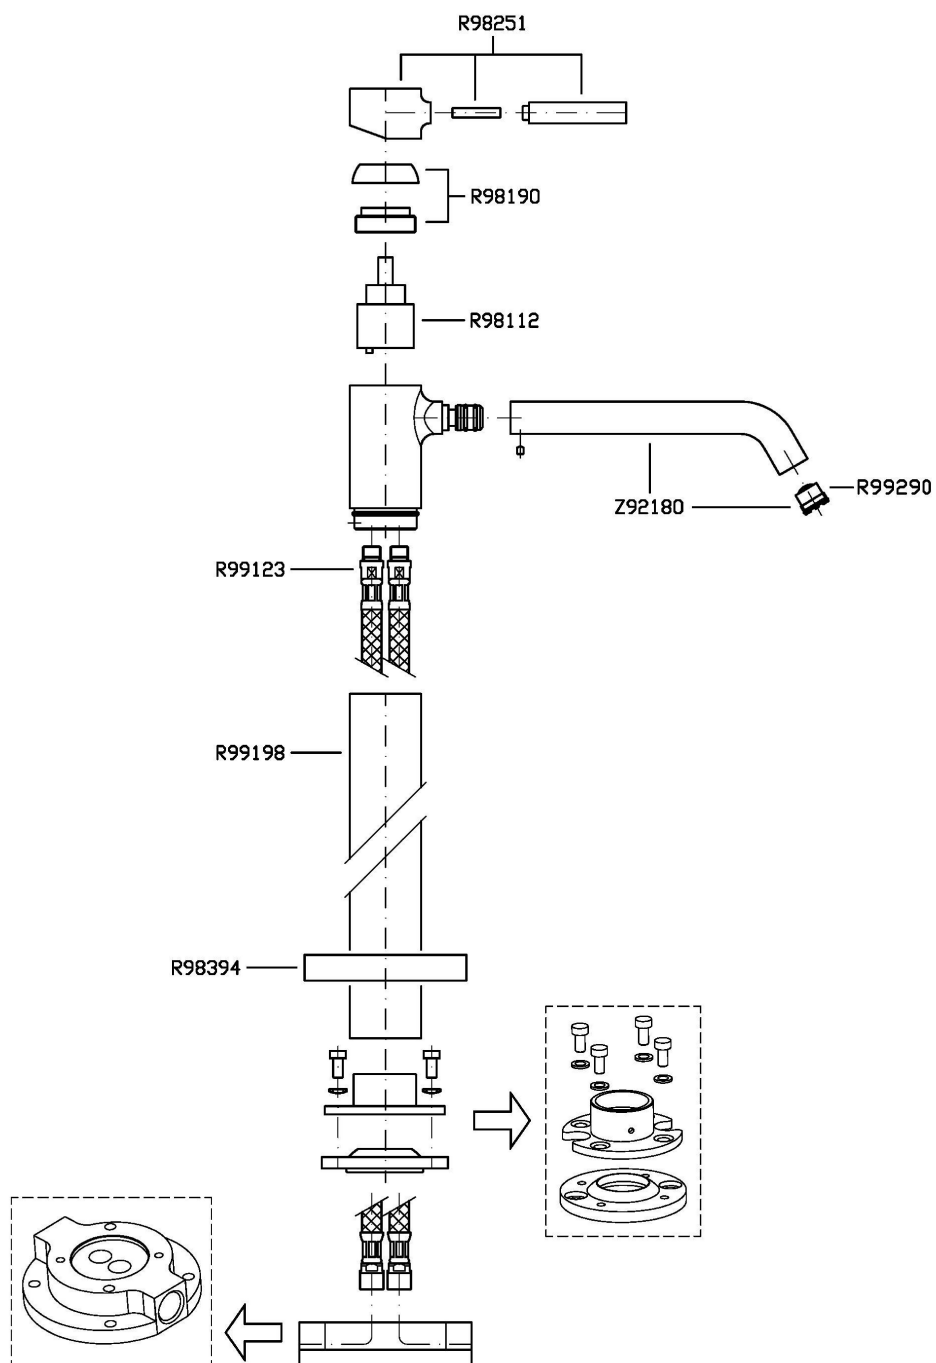

Free standing single lever basin mixer.
Water Saving - water flow rate of 6 l/min or less.

R99676

Parte incasso. / Built-in part.

Finiture / Finishes

							
Cromo / Chrome	C3 Nickel Spazzolato / Brushed Nickel	C8 Nickel Lucido / Polished Nickel	C40 Oro / Gold	C41 Oro spazzolato / Brushed Gold	C50 Metal Black / Metal Black	C51 Metal Black spazzolato / Brushed Metal Black	W1 Bianco Opaco Goffrato / Embossed Matt White
							
N1 Nero Opaco Goffrato / Embossed Matt Black	N6 Nero opaco / Matt black						

PAN

ZP6251

Disegno Complessivo / Overall Drawing

PAN

ZP6251

Esplosi / Exploded

PAN

ZP6251

Certificazioni / Certifications

SINGAPORE

PUB

PAN

ZP6251

Portate / Flowrates (lt/min)

PRESSIONE PRESSURE	1 BAR	2 BAR	3 BAR	4 BAR	5 BAR
P1 LAVABO BASIN	4,8	5	5	5	5
P2					
P3					
P4					
P5					

PAN

ZP6251

Pesi e Misure / Weights and Sizes

Peso (Kg) Weight (lb)	7,80 (Kg)	17,20 (lb)
Volume test (dc3) - (in3)	62,66 (dc3)	3823,75 (in3)
h (mm) - (in)	110,00 (mm)	4,33 (in)
L1 (mm) - (in)	445,00 (mm)	17,52 (in)
L2 (mm) - (in)	1280,00 (mm)	50,39 (in)