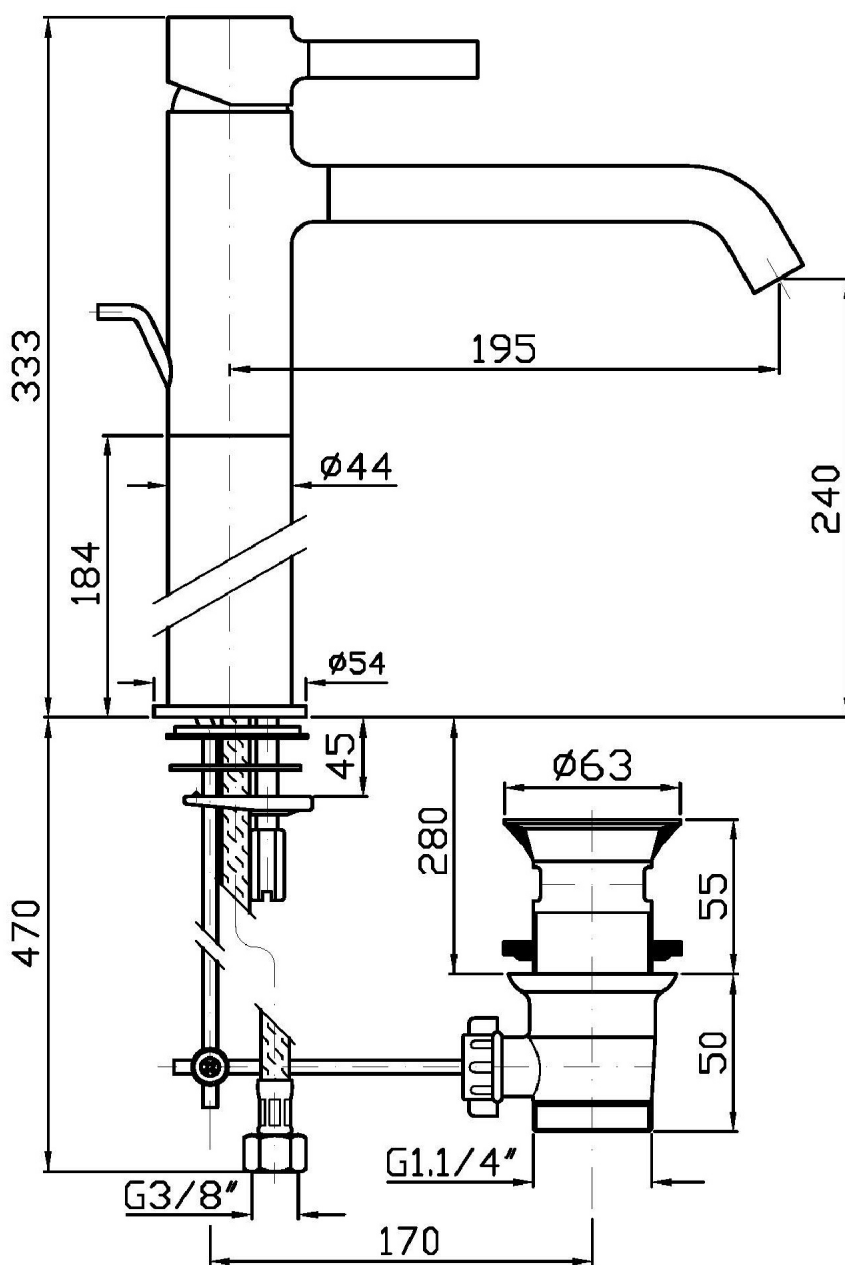

Single lever basin mixer with extension, aerator, 1 ¼" pop-up waste, flexible tails.

Finiture / Finishes

	 C3	 C8	 C40	 C41	 C50	 C51
Cromo / Chrome	Nickel Spazzolato / Brushed Nickel	Nickel Lucido / Polished Nickel	Oro / Gold	Oro spazzolato / Brushed Gold	Metal Black / Metal Black	Metal Black spazzolato / Brushed Metal Black
 W1	 N1	 N7				
Bianco Opaco Goffrato / Embossed Matt White	Nero Opaco Goffrato / Embossed Matt Black	Nero Soft Touch / Soft Touch Black				

PAN

ZP6218

Disegno Complessivo / Overall Drawing

PAN

ZP6218

Esplosi / Exploded

PAN

ZP6218 Portate / Flowrates (lt/min)

PRESSIONE PRESSURE	1 BAR	2 BAR	3 BAR	4 BAR	5 BAR
LAVABO BASIN	6,5	9,6	11,9	13,4	14,9
P1					
P2					
P3					
P4					
P5					

PAN

ZP6218 Pesì e Misure / Weights and Sizes

Peso (Kg) Weight (lb)	3,45 (Kg)	7,60587 (lb)
Volume (dc3) - (in3)	7,43 (dc3)	0,000453 (in3)
h (mm) - (in)	90 (mm)	3,543309 (in)
L1 (mm) - (in)	250 (mm)	9,842525 (in)
L2 (mm) - (in)	330 (mm)	12,992133 (in)