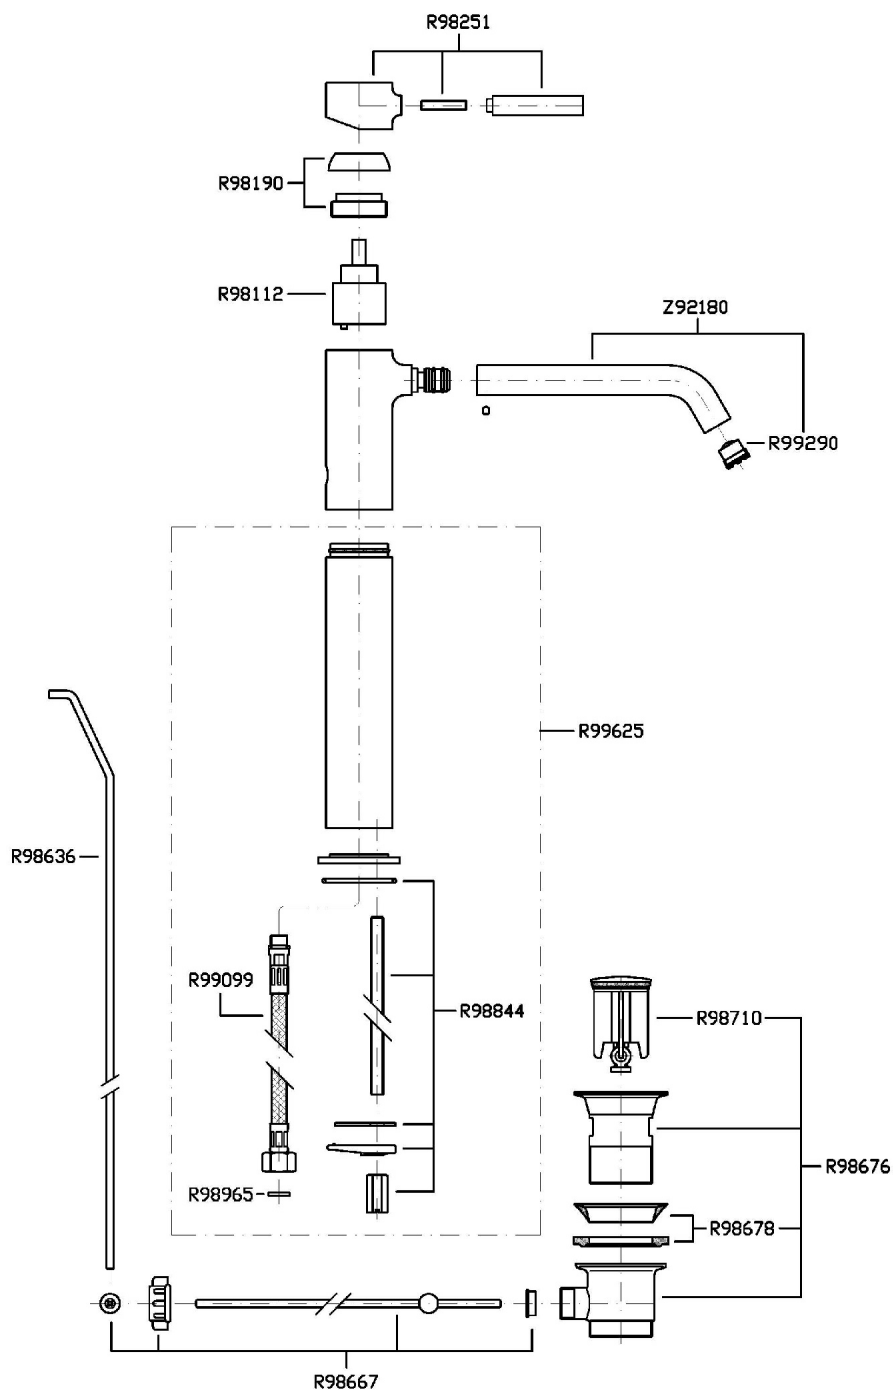

Single lever basin mixer with extension, aerator, 1 ¼" pop-up waste, flexible tails.

Finiture / Finishes

	 C3	 C8	 C40	 C41	 C50	 C51
Cromo / Chrome	Nickel Spazzolato / Brushed Nickel	Nickel Lucido / Polished Nickel	Oro / Gold	Oro spazzolato / Brushed Gold	Metal Black / Metal Black	Metal Black spazzolato / Brushed Metal Black
 W1	 N1	 N7				
Bianco Opaco Goffrato / Embossed Matt White	Nero Opaco Goffrato / Embossed Matt Black	Nero Soft Touch / Soft Touch Black				

PAN

ZP6218

Disegno Complessivo / Overall Drawing

PAN

ZP6218

Esplosi / Exploded

PAN

ZP6218 Portate / Flowrates (lt/min)

PRESSIONE PRESSURE	1 BAR	2 BAR	3 BAR	4 BAR	5 BAR
LAVABO BASIN	6,5	9,6	11,9	13,4	14,9
P1					
P2					
P3					
P4					
P5					

PAN

ZP6218 Pesì e Misure / Weights and Sizes

Peso (Kg) Weight (lb)	3,45 (Kg)	7,60587 (lb)
Volume (dc3) - (in3)	7,43 (dc3)	0,000453 (in3)
h (mm) - (in)	90 (mm)	3,543309 (in)
L1 (mm) - (in)	250 (mm)	9,842525 (in)
L2 (mm) - (in)	330 (mm)	12,992133 (in)