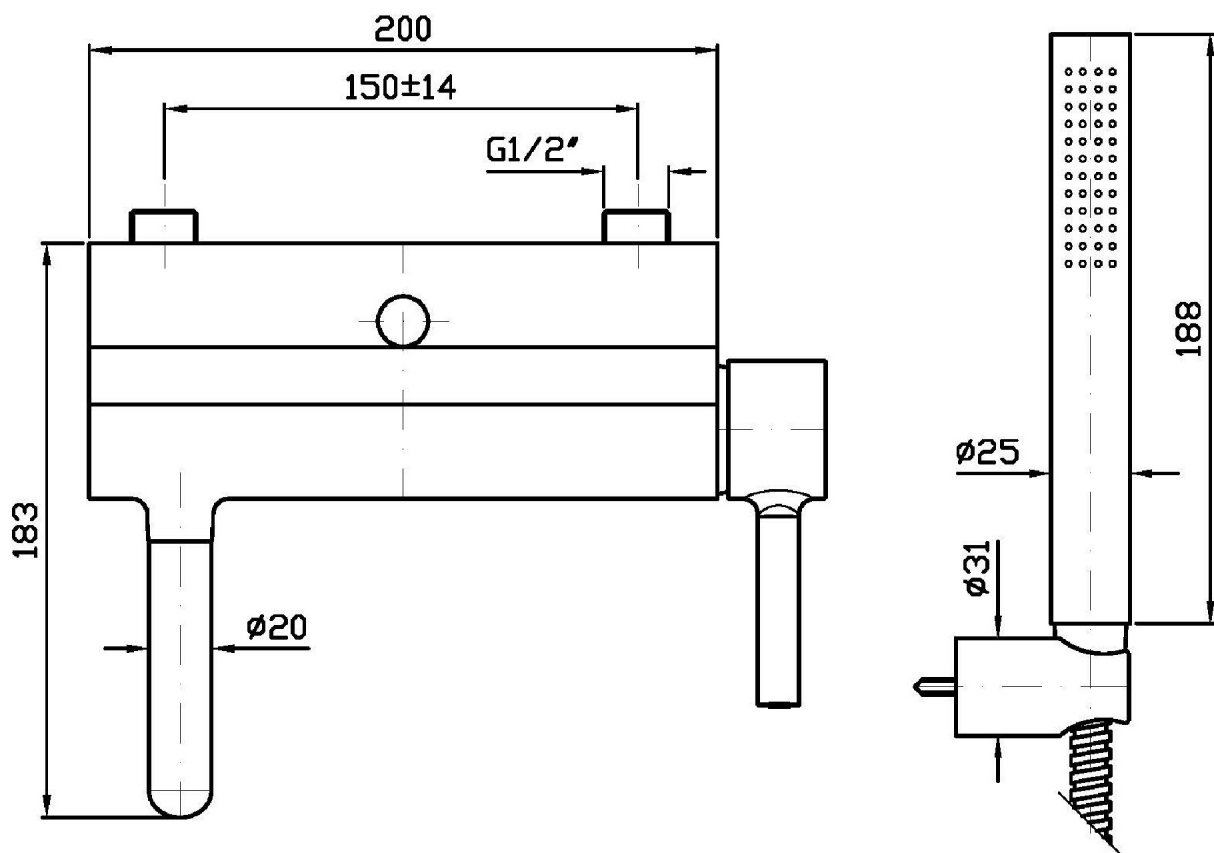

PAN

ZP6181

Disegno Complessivo / Overall Drawing