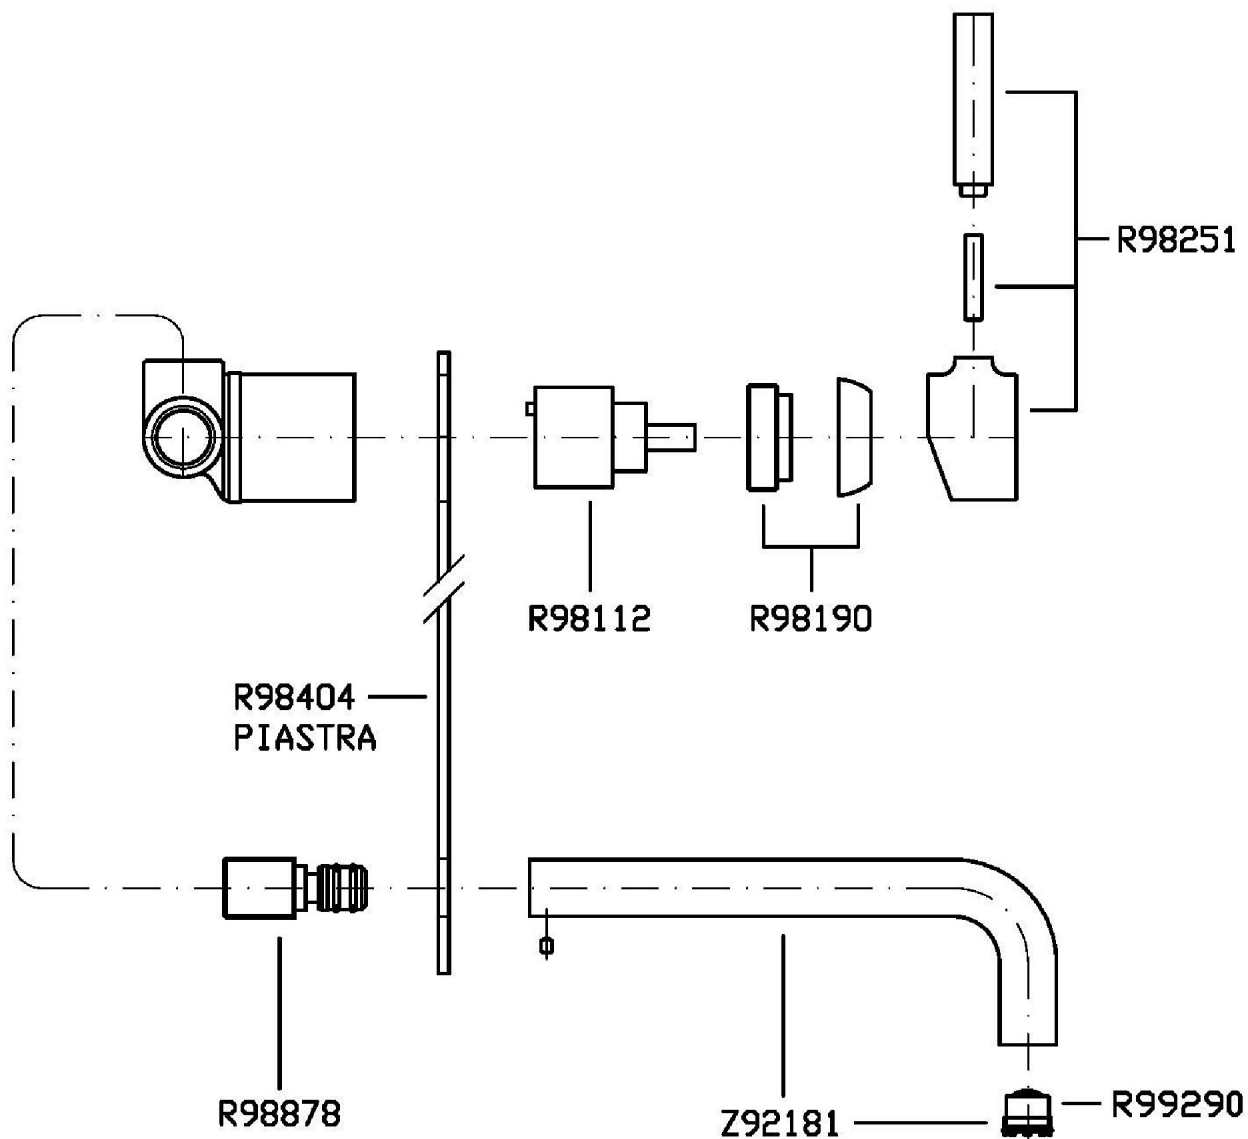

2 hole built-in single lever basin mixer with aerator. Spout projection 175 mm.

R99815

Parte incasso. / Built-in part.

Altre Finiture / Other Finishes : C3, N1, N7, W1

Finiture / Finishes

						
Cromo / Chrome	Nickel Spazzolato / Brushed Nickel	Nickel Lucido / Polished Nickel	Oro / Gold	Oro spazzolato / Brushed Gold	Metal Black / Metal Black	Metal Black spazzolato / Brushed Metal Black
						
Bianco Opaco Goffrato / Embossed Matt White	Nero Opaco Goffrato / Embossed Matt Black	Nero Soft Touch / Soft Touch Black				

PAN

ZP6032

Disegno Complessivo / Overall Drawing

PAN

ZP6032

Esplosi / Exploded

PAN

ZP6032

Portate / Flowrates (lt/min)

PRESSIONE PRESSURE	1 BAR	2 BAR	3 BAR	4 BAR	5 BAR
LAVABO BASIN	7,2	10,3	12,5	14,3	16
P1					
P2					
P3					
P4					
P5					

PAN

ZP6032

Pesi e Misure / Weights and Sizes

Peso (Kg) Weight (lb)	0,88 (Kg)	1,940048 (lb)
Volume (dc3) - (in3)	3,32 (dc3)	0,000203 (in3)
h (mm) - (in)	93 (mm)	3,6614193 (in)
L1 (mm) - (in)	162 (mm)	6,3779562 (in)
L2 (mm) - (in)	220 (mm)	8,661422 (in)