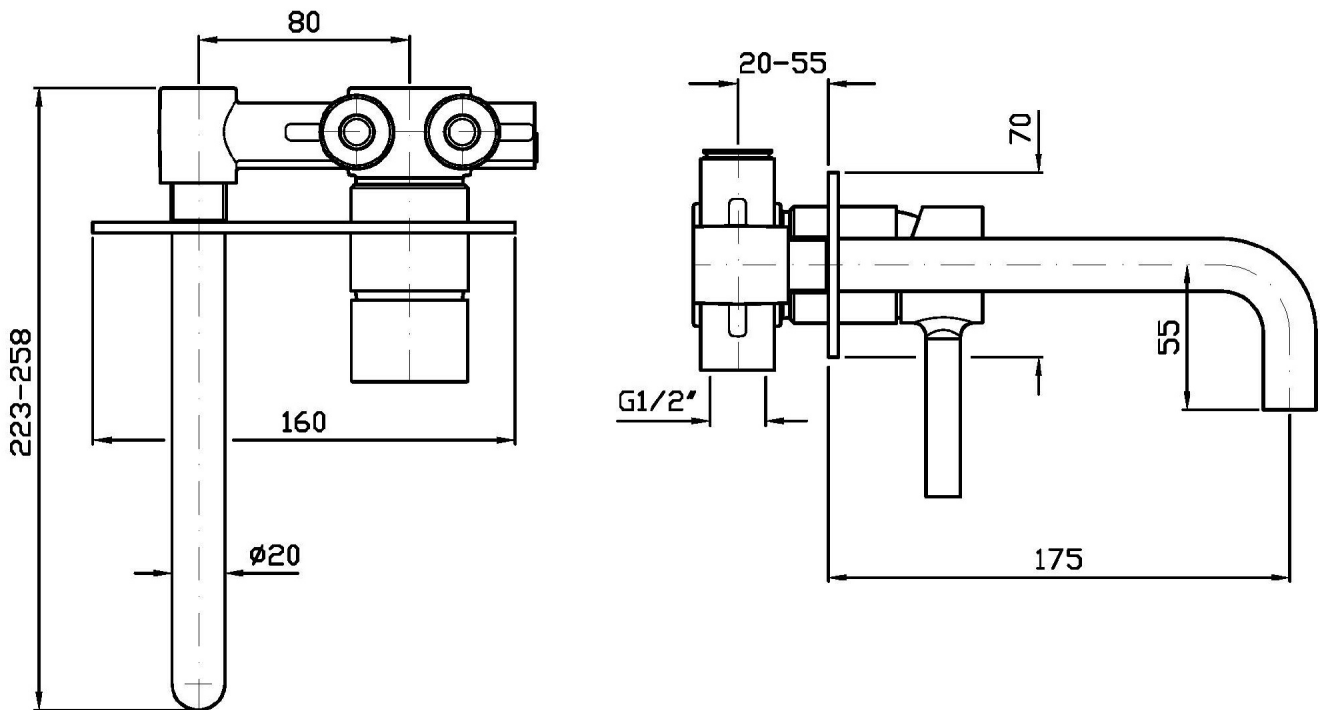

PAN

ZP6032

Disegno Complessivo / Overall Drawing