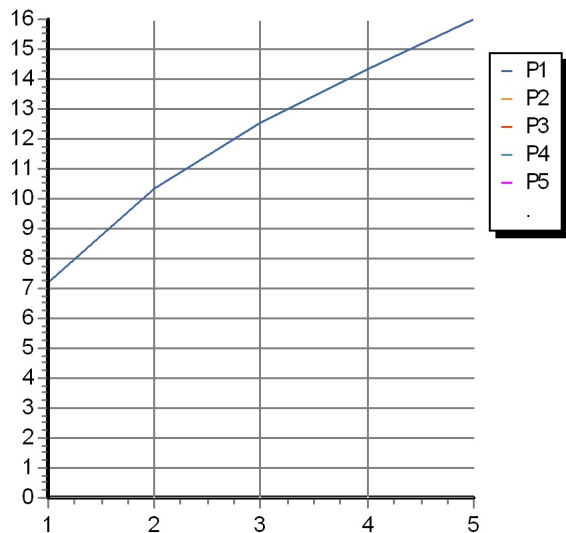

## PAN

ZP6030

Portate / Flowrates (lt/min)

PRESSIONE PRESSURE	1 BAR	2 BAR	3 BAR	4 BAR	5 BAR
LAVABO BASIN	7,2	10,3	12,5	14,3	16
P1					
P2					
P3					
P4					
P5					

## PAN

ZP6030

Pesi e Misure / Weights and Sizes

Peso ( Kg ) Weight ( lb )	0,87 ( Kg )	1,918002 ( lb )
Volume ( dc3 ) - ( in3 )	3,32 ( dc3 )	0,000203 ( in3 )
h ( mm ) - ( in )	93 ( mm )	3,6614193 ( in )
L1 ( mm ) - ( in )	162 ( mm )	6,3779562 ( in )
L2 ( mm ) - ( in )	220 ( mm )	8,661422 ( in )