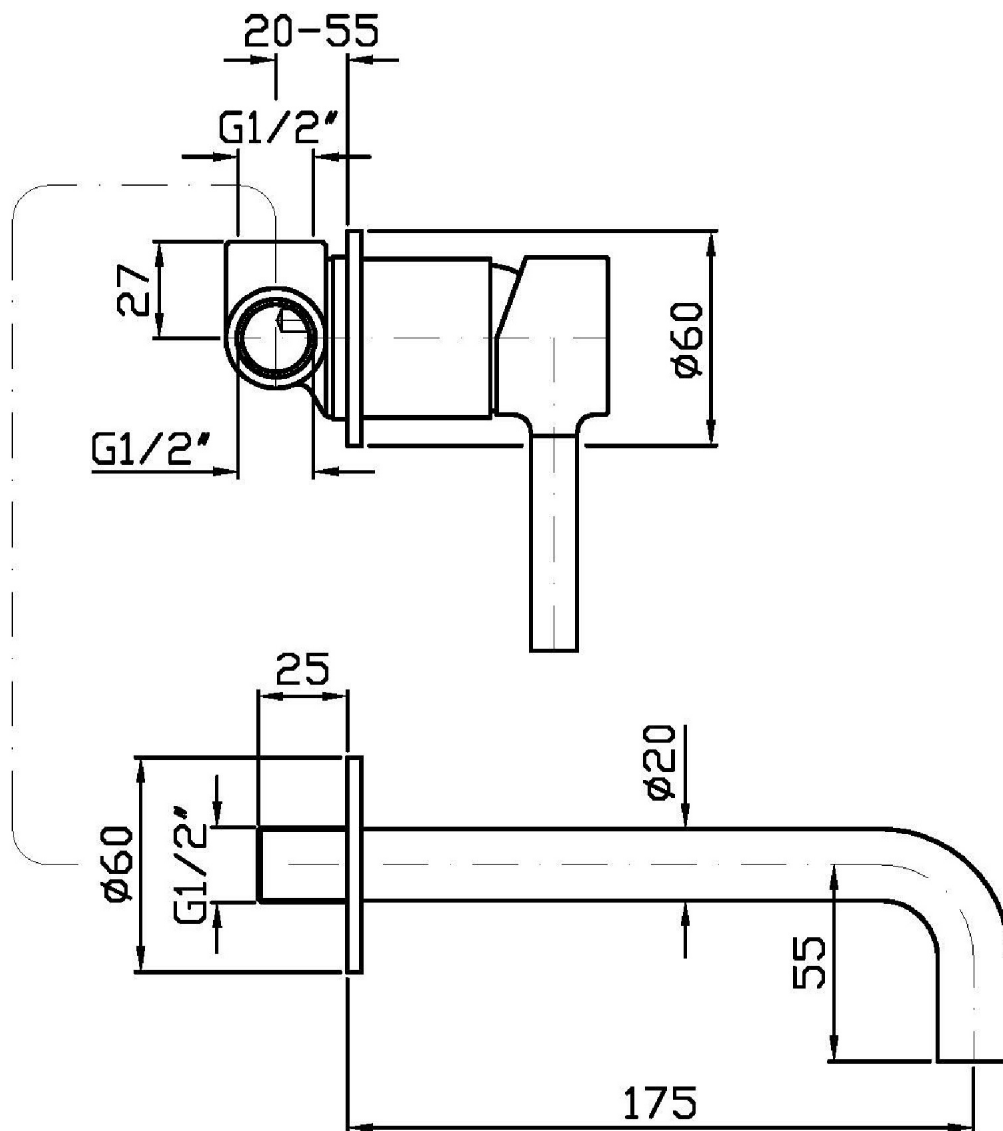

PAN

ZP6030

Disegno Complessivo / Overall Drawing