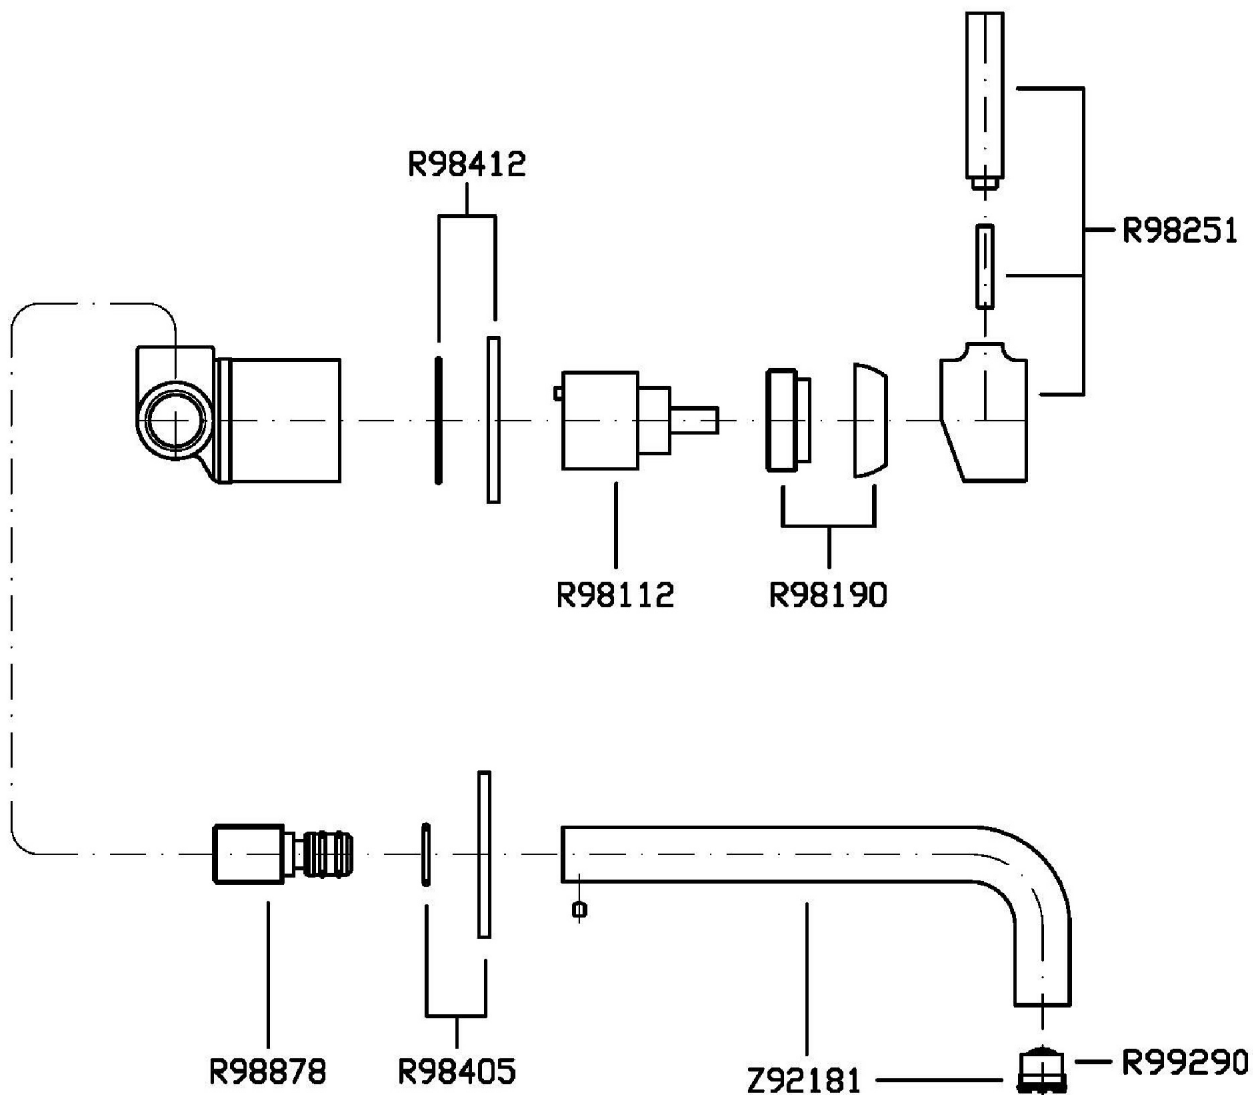

PAN

ZP6030

Esplosi / Exploded