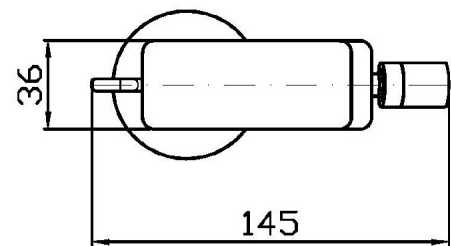

Single lever bidet mixer with aerator, 1 ¼" pop-up waste, flexible tails.

Finiture / Finishes

						
Cromo / Chrome	Nickel Spazzolato / Brushed Nickel	Nickel Lucido / Polished Nickel	Gold / Gold	Brushed Gold / Brushed Gold	Metal Black / Metal Black	Brushed Metal Black / Brushed Metal Black
						
Bianco Opaco Goffrato / Embossed Matt White	Nero Opaco Goffrato / Embossed Matt Black					

JINGLE

ZIN311

Disegno Complessivo / Overall Drawing

JINGLE

ZIN311

Esplosi / Exploded

JINGLE

ZIN311 Portate / Flowrates (lt/min)

PRESSIONE PRESSURE	1 BAR	2 BAR	3 BAR	4 BAR	5 BAR
P1 BIDET BIDET	4,9	7,1	8,8	10,2	11,4
P2					
P3					
P4					
P5					

JINGLE

ZIN311 Pesì e Misure / Weights and Sizes

Peso (Kg) Weight (lb)	1,82 (Kg)	4,012372 (lb)
Volume (dc3) - (in3)	4,05 (dc3)	0,000247 (in3)
h (mm) - (in)	70 (mm)	2,755907 (in)
L1 (mm) - (in)	150 (mm)	5,905515 (in)
L2 (mm) - (in)	385 (mm)	15,1574885 (in)