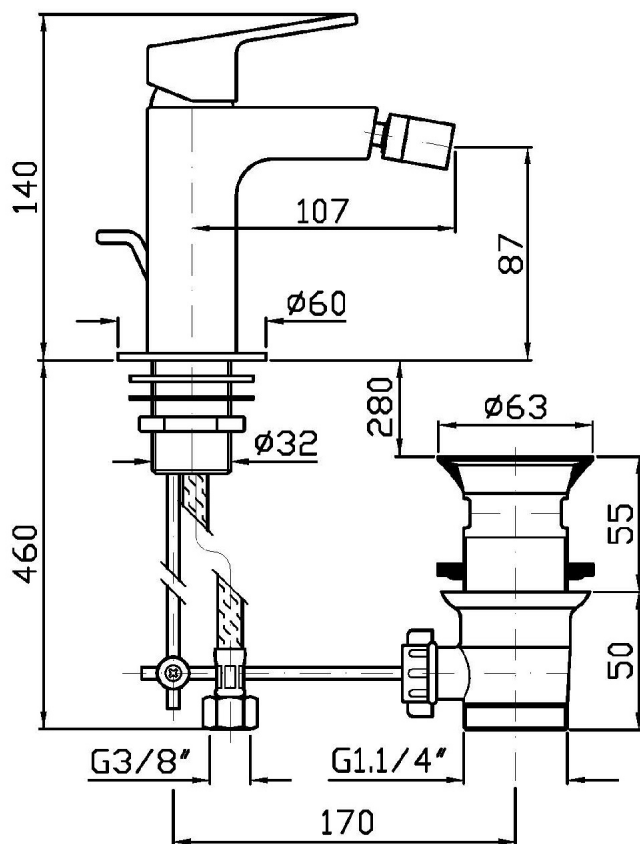

Single lever bidet mixer with aerator, 1 ¼" pop-up waste, flexible tails.

Finiture / Finishes

						
Cromo / Chrome	Nickel Spazzolato / Brushed Nickel	Nickel Lucido / Polished Nickel	Gold / Gold	Brushed Gold / Brushed Gold	Metal Black / Metal Black	Brushed Metal Black / Brushed Metal Black
						
Bianco Opaco Goffrato / Embossed Matt White	Nero Opaco Goffrato / Embossed Matt Black					

JINGLE

ZIN311

Disegno Complessivo / Overall Drawing

JINGLE

ZIN311

Esplosi / Exploded

JINGLE

ZIN311 Portate / Flowrates (lt/min)

PRESSIONE PRESSURE	1 BAR	2 BAR	3 BAR	4 BAR	5 BAR
P1 BIDET BIDET	4,9	7,1	8,8	10,2	11,4
P2					
P3					
P4					
P5					

JINGLE

ZIN311 Pesì e Misure / Weights and Sizes

Peso (Kg) Weight (lb)	1,82 (Kg)	4,012372 (lb)
Volume (dc3) - (in3)	4,05 (dc3)	0,000247 (in3)
h (mm) - (in)	70 (mm)	2,755907 (in)
L1 (mm) - (in)	150 (mm)	5,905515 (in)
L2 (mm) - (in)	385 (mm)	15,1574885 (in)