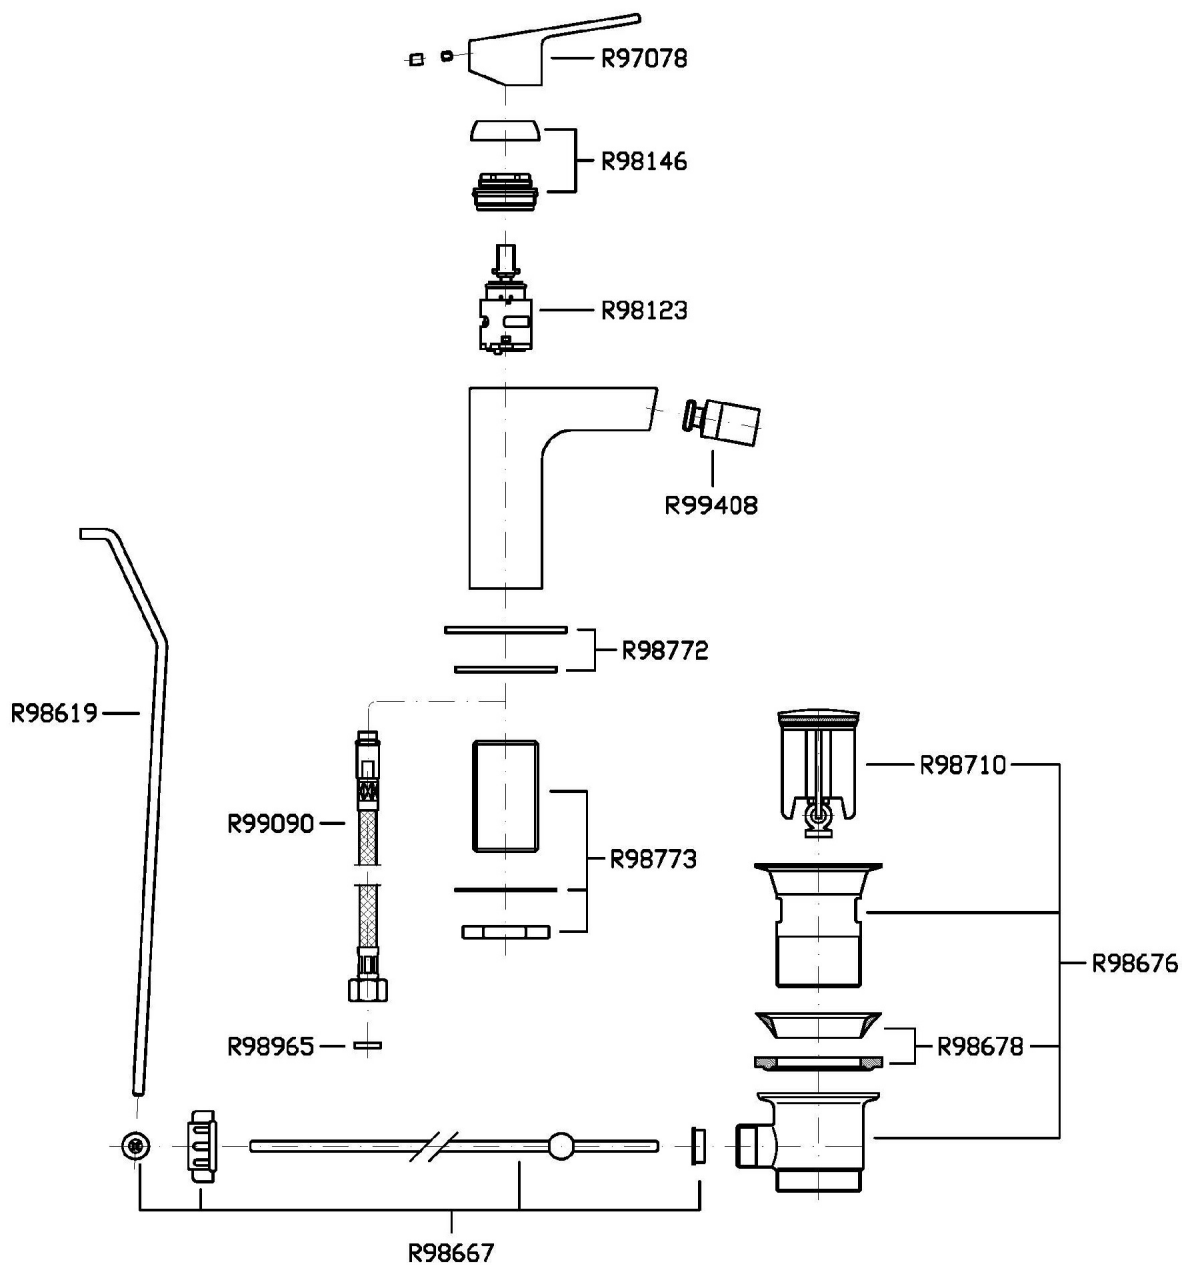

Single lever bidet mixer with aerator, 1 ¼" pop-up waste, flexible tails.

Finiture / Finishes

						
Cromo / Chrome	Nickel Spazzolato / Brushed Nickel	Nickel Lucido / Polished Nickel	Gold / Gold	Brushed Gold / Brushed Gold	Metal Black / Metal Black	Brushed Metal Black / Brushed Metal Black
						
Bianco Opaco Goffrato / Embossed Matt White	Nero Opaco Goffrato / Embossed Matt Black					

JINGLE

ZIN311

Disegno Complessivo / Overall Drawing

JINGLE

ZIN311

Esplosi / Exploded

JINGLE

ZIN311 Portate / Flowrates (lt/min)

PRESSIONE PRESSURE	1 BAR	2 BAR	3 BAR	4 BAR	5 BAR
P1 BIDET BIDET	4,9	7,1	8,8	10,2	11,4
P2					
P3					
P4					
P5					

JINGLE

ZIN311 Pesì e Misure / Weights and Sizes

Peso (Kg) Weight (lb)	1,82 (Kg)	4,012372 (lb)
Volume (dc3) - (in3)	4,05 (dc3)	0,000247 (in3)
h (mm) - (in)	70 (mm)	2,755907 (in)
L1 (mm) - (in)	150 (mm)	5,905515 (in)
L2 (mm) - (in)	385 (mm)	15,1574885 (in)