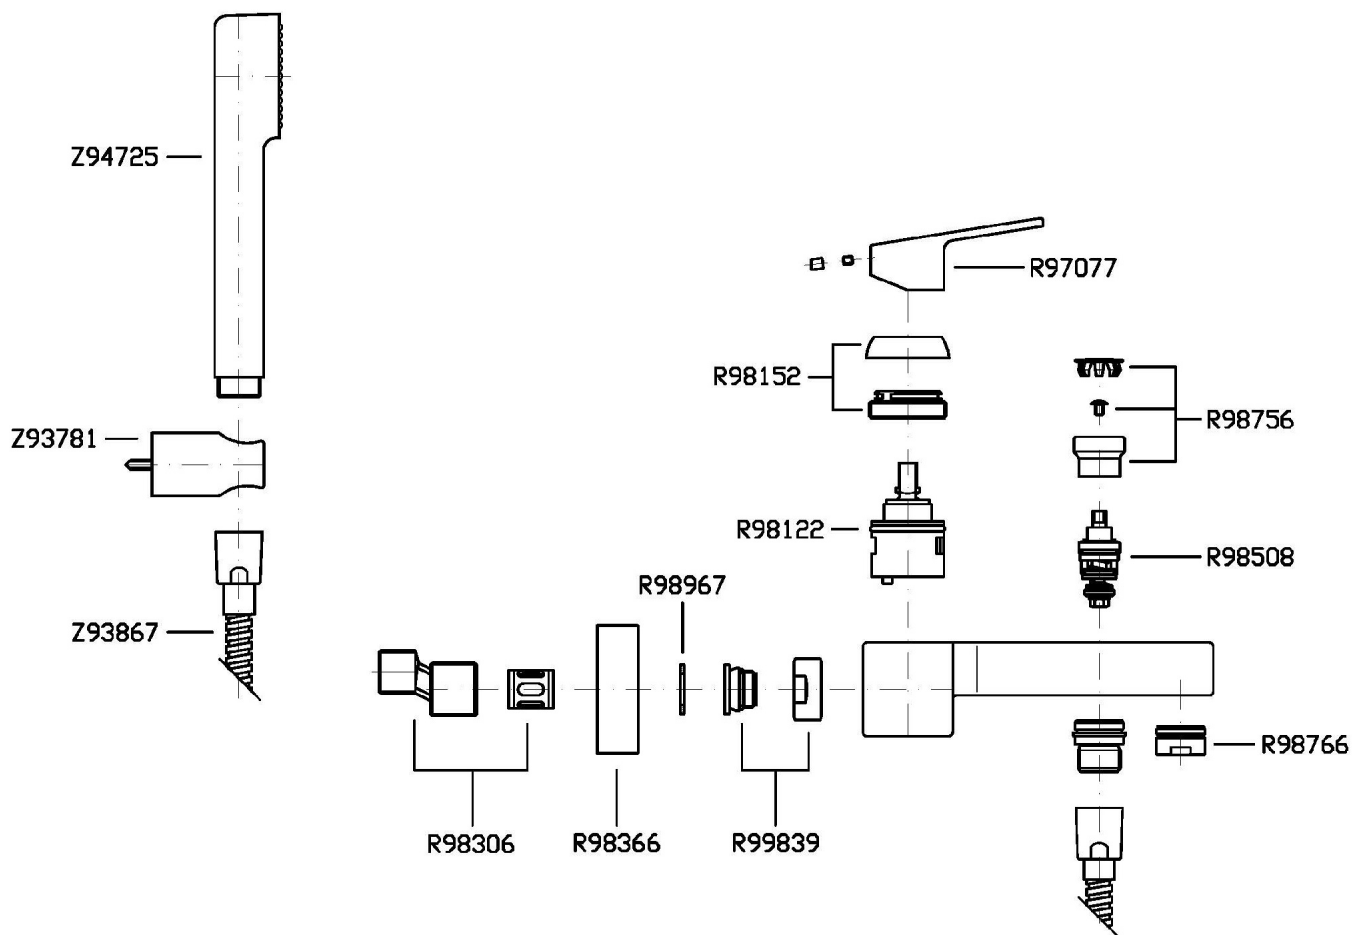

Exposed single lever bath-shower mixer with diverter, aerator, handshower set.

Finiture / Finishes

						
Cromo / Chrome	C3 Nickel Spazzolato / Brushed Nickel	C8 Nickel Lucido / Polished Nickel	C40 Gold / Gold	C41 Brushed Gold / Brushed Gold	C50 Metal Black / Metal Black	C51 Brushed Metal Black / Brushed Metal Black
						
W1 Bianco Opaco Goffrato / Embossed Matt White	N1 Nero Opaco Goffrato / Embossed Matt Black					

JINGLE

ZIN102

Disegno Complessivo / Overall Drawing

JINGLE

ZIN102

Esplosi / Exploded

JINGLE

ZIN102 Portate / Flowrates (lt/min)

PRESSIONE PRESSURE	1 BAR	2 BAR	3 BAR	4 BAR	5 BAR
<i>P1</i> BOCCA VASCA WALL SPOUT	11,1	16	19,7	22,8	25,6
<i>P2</i> DOCCETTA HANDSHOWER	4,5	6,4	7,9	8	8,1
<i>P3</i>					
<i>P4</i>					
<i>P5</i>					

JINGLE

ZIN102 Pesì e Misure / Weights and Sizes

Peso (Kg) Weight (lb)	3,34 (Kg)	7,363364 (lb)
Volume (dc3) - (in3)	6,61 (dc3)	0,000403 (in3)
h (mm) - (in)	143 (mm)	5,6299243 (in)
L1 (mm) - (in)	195 (mm)	7,6771695 (in)
L2 (mm) - (in)	237 (mm)	9,3307137 (in)