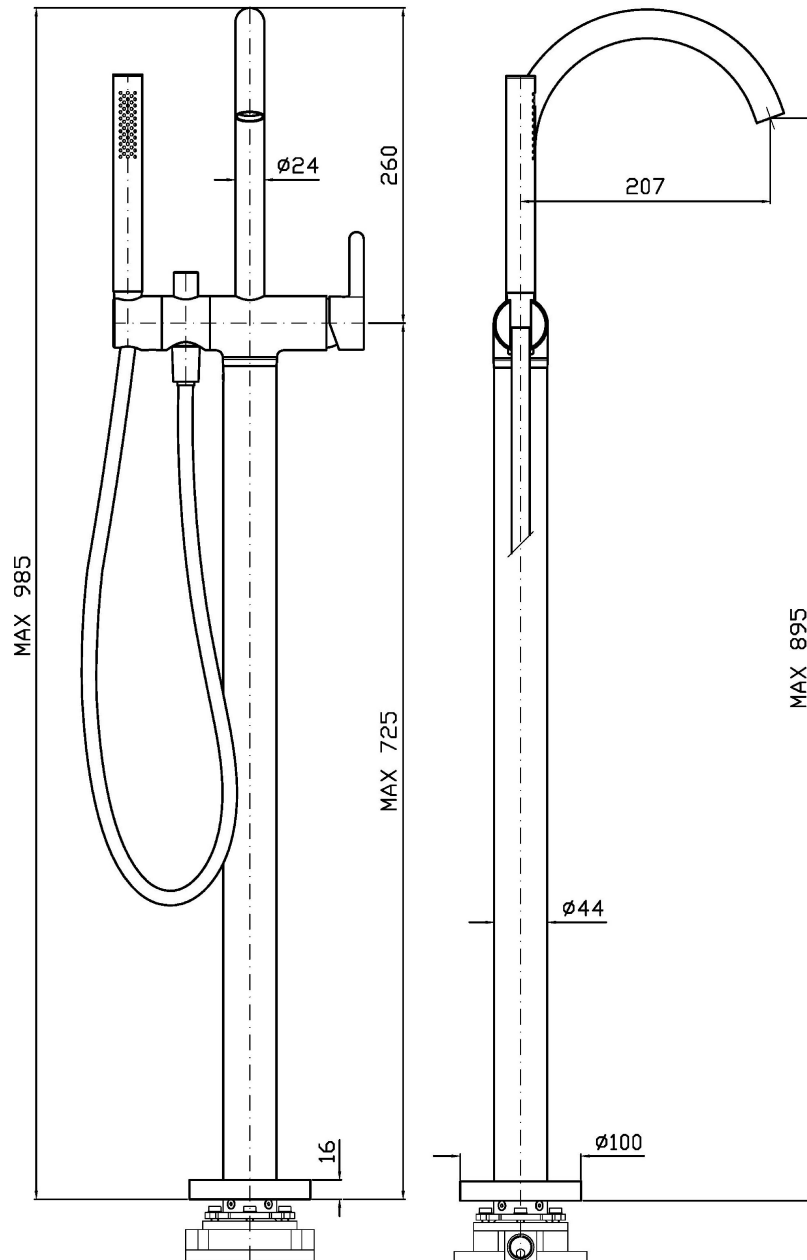

ISY22

ZIS748

Disegno Complessivo / Overall Drawing

Note / Notes