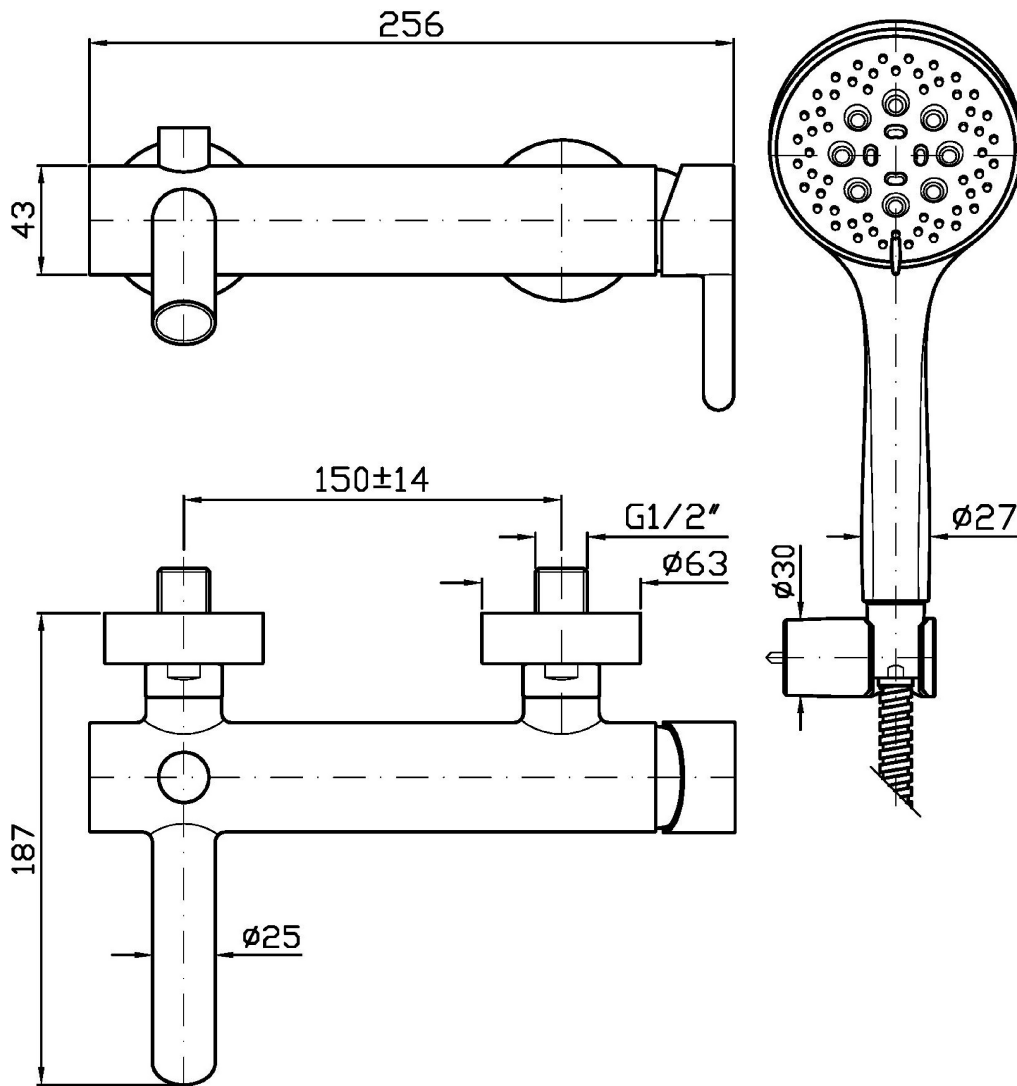

ISY22

ZIS522

Disegno Complessivo / Overall Drawing

Note / Notes