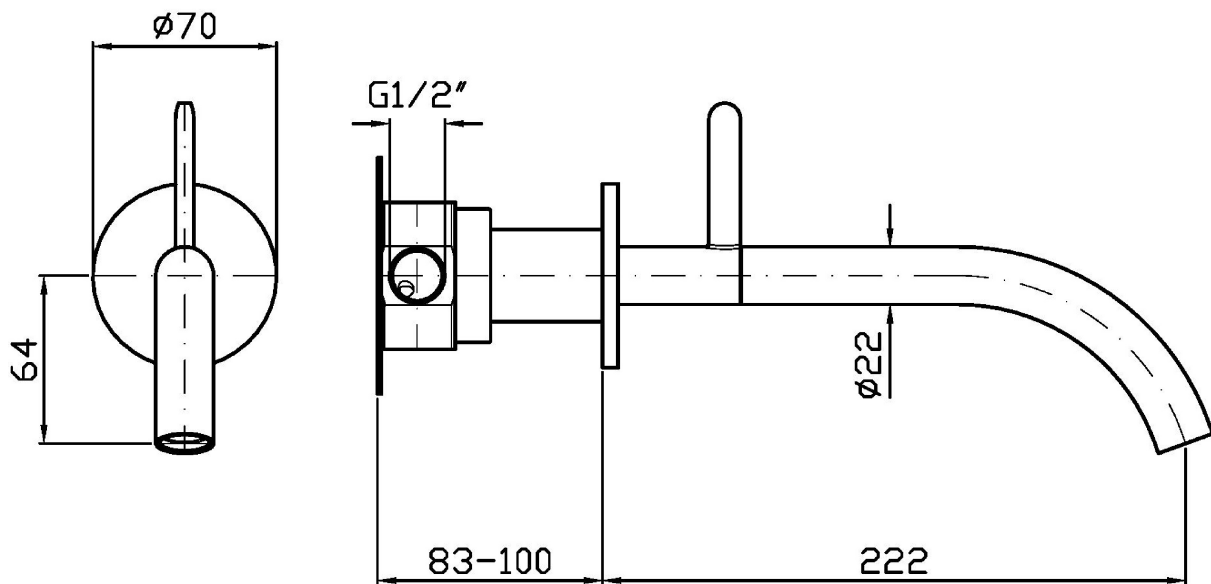

ISY22

ZIS2816

Disegno Complessivo / Overall Drawing

Note / Notes