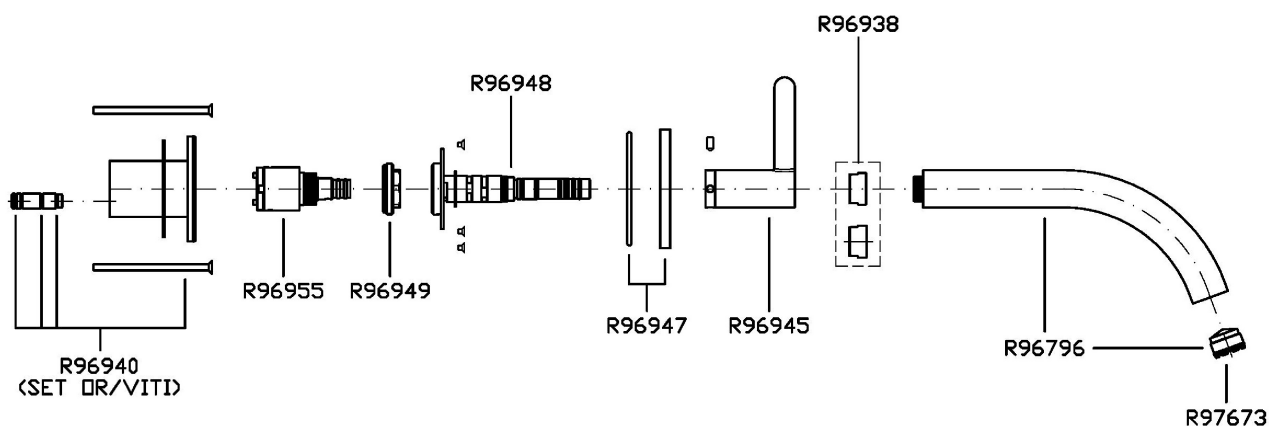

Progressive built-in single lever basin mixer with aerator. Spout projection 220 mm.
Water Saving - water flow rate of 6 l/min or less.

R97832

Parte incasso / Built-in part

Finiture / Finishes

 Cromo / Chrome	 C3 Nickel Spazzolato / Brushed Nickel	 C50 Metal Black / Metal Black	 C51 Metal Black spazzolato / Brushed Metal Black	 N6 Nero opaco / Matt black	 L5 Blu mediterraneo / Mediterranean blu	 P21 PVD brushed chocolate / PVD brushed chocolate
 P31 Brushed PVD British gold / Brushed PVD British gold	 P91 Brushed PVD Copper / Brushed PVD Copper	 P31Y5 Br. PVD British Gold Giallo Ocra / Br. PVD British Gold Ocra Yellow	 P91R5 Brushed PVD Copper Rosso Siena / Brushed PVD Copper Siena Red	 C51V5 Brushed Metal Black Verde Cobalto / Brushed Metal Black Cobalt Green		

ISY22

ZIS2816

Disegno Complessivo / Overall Drawing

Note / Notes

ISY22

ZIS2816

Esplosi / Exploded

ISY22

ZIS2816

Portate / Flowrates (lt/min)

PRESSIONE PRESSURE	1 BAR	2 BAR	3 BAR	4 BAR	5 BAR
P1 LAVABO BASIN	2	3	3,7	4	4,5
P2					
P3					
P4					
P5					

ISY22

ZIS2816

Pesi e Misure / Weights and Sizes

Peso (Kg) Weight (lb)	1,90 (Kg)	4,19 (lb)
Volume test (dc3) - (in3)	7,43 (dc3)	453,41 (in3)
h (mm) - (in)	90,00 (mm)	3,54 (in)
L1 (mm) - (in)	250,00 (mm)	9,84 (in)
L2 (mm) - (in)	333,00 (mm)	13,11 (in)