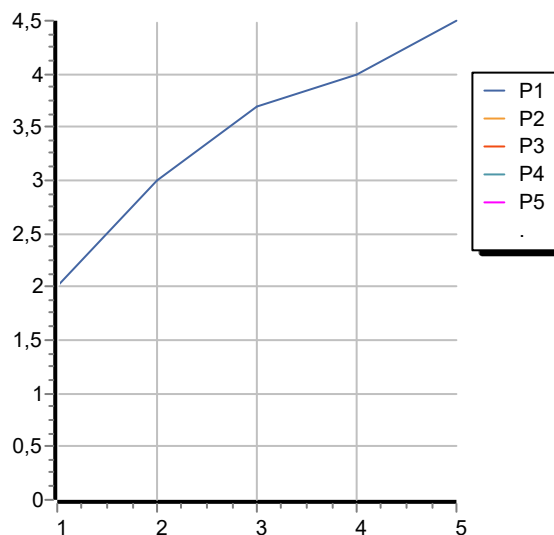

Progressive built-in single lever basin mixer with aerator. Spout projection 220 mm.
Water Saving - water flow rate of 6 l/min or less.

R97832

Parte incasso / Built-in part

Finiture / Finishes

 Cromo / Chrome	 C3 Nickel Spazzolato / Brushed Nickel	 C50 Metal Black / Metal Black	 C51 Metal Black spazzolato / Brushed Metal Black	 N6 Nero opaco / Matt black	 L5 Blu mediterraneo / Mediterranean blu	 P21 PVD brushed chocolate / PVD brushed chocolate
 P31 Brushed PVD British gold / Brushed PVD British gold	 P91 Brushed PVD Copper / Brushed PVD Copper	 P31Y5 Br. PVD British Gold Giallo Ocra / Br. PVD British Gold Ocra Yellow	 P91R5 Brushed PVD Copper Rosso Siena / Brushed PVD Copper Siena Red	 C51V5 Brushed Metal Black Verde Cobalto / Brushed Metal Black Cobalt Green		

ISY22

ZIS2816

Disegno Complessivo / Overall Drawing

Note / Notes

ISY22

ZIS2816

Esplosi / Exploded

ISY22

ZIS2816

Portate / Flowrates (lt/min)

PRESSIONE PRESSURE	1 BAR	2 BAR	3 BAR	4 BAR	5 BAR
P1 LAVABO BASIN	2	3	3,7	4	4,5
P2					
P3					
P4					
P5					

ISY22

ZIS2816

Pesi e Misure / Weights and Sizes

Peso (Kg) Weight (lb)	1,90 (Kg)	4,19 (lb)
Volume test (dc3) - (in3)	7,43 (dc3)	453,41 (in3)
h (mm) - (in)	90,00 (mm)	3,54 (in)
L1 (mm) - (in)	250,00 (mm)	9,84 (in)
L2 (mm) - (in)	333,00 (mm)	13,11 (in)