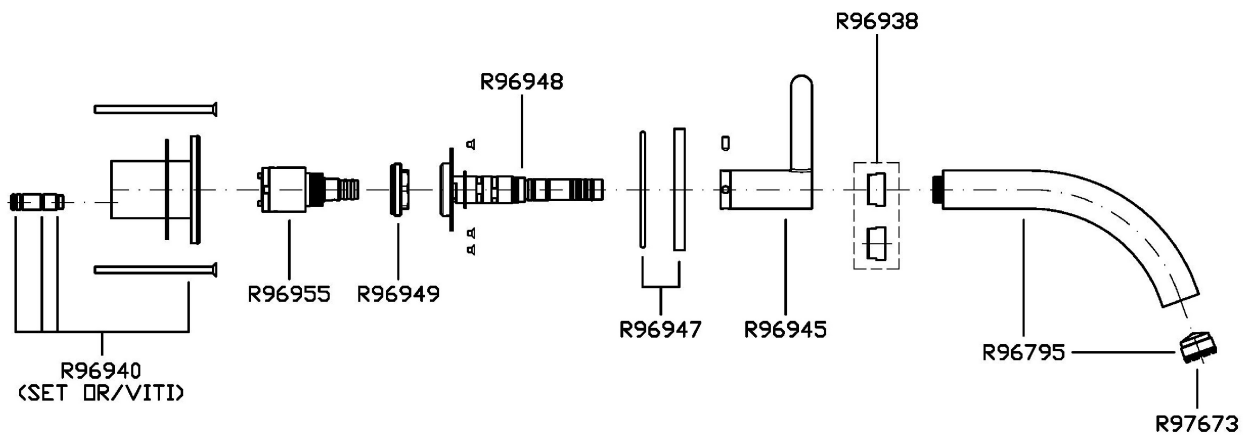

Progressive built-in single lever basin mixer with aerator. Spout projection 190 mm.
Water Saving - water flow rate of 6 l/min or less.

R97832

Parte incasso / Built-in part

Finiture / Finishes

| | | | | | | |
|---|--|--|--|---|--|--|
|  Croma / Chrome |  C3 Nickel Spazzolato / Brushed Nickel |  C50 Metal Black / Metal Black |  C51 Metal Black spazzolato / Brushed Metal Black |  N6 Nero opaco / Matt black |  L5 Blu mediterraneo / Mediterranean blu |  P21 PVD brushed chocolate / PVD brushed chocolate |
|  P31 Brushed PVD British gold / Brushed PVD British gold |  P91 Brushed PVD Copper / Brushed PVD Copper |  P31Y5 Br. PVD British Gold Gialla Ocra / Br. PVD British Gold Ocra Yellow |  P91R5 Brushed PVD Copper Rosso Siena / Brushed PVD Copper Siena Red |  C51V5 Brushed Metal Black Verde Cobalto / Brushed Metal Black Cobalt Green | | |

ISY22

ZIS2815

Disegno Complessivo / Overall Drawing

Note / Notes

ISY22

ZIS2815

Esplosi / Exploded

ISY22

ZIS2815

Portate / Flowrates (lt/min)

| PRESSIONE PRESSURE | 1 BAR | 2 BAR | 3 BAR | 4 BAR | 5 BAR |
|-----------------------|-------|-------|-------|-------|-------|
| P1 LAVABO BASIN | 2 | 3 | 3,7 | 4 | 4,5 |
| P2 | | | | | |
| P3 | | | | | |
| P4 | | | | | |
| P5 | | | | | |

ISY22

ZIS2815

Pesi e Misure / Weights and Sizes

| | | |
|-------------------------------|---------------|----------------|
| Peso (Kg) Weight (lb) | 1,80 (Kg) | 3,97 (lb) |
| Volume test (dc3) - (in3) | 7,43 (dc3) | 453,41 (in3) |
| h (mm) - (in) | 90,00 (mm) | 3,54 (in) |
| L1 (mm) - (in) | 250,00 (mm) | 9,84 (in) |
| L2 (mm) - (in) | 333,00 (mm) | 13,11 (in) |