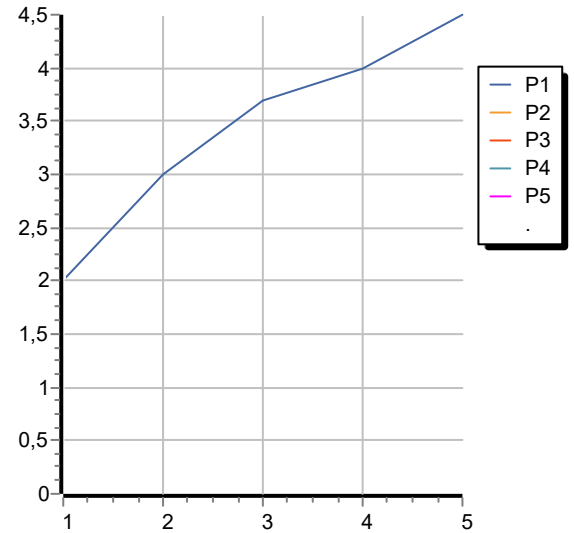

Progressive built-in single lever basin mixer with aerator. Spout projection 190 mm.
Water Saving - water flow rate of 6 l/min or less.

R97832

Parte incasso / Built-in part

Finiture / Finishes

| | | | | | | |
|---|--|--|--|---|--|--|
|  Croma / Chrome |  C3 Nickel Spazzolato / Brushed Nickel |  C50 Metal Black / Metal Black |  C51 Metal Black spazzolato / Brushed Metal Black |  N6 Nero opaco / Matt black |  L5 Blu mediterraneo / Mediterranean blu |  P21 PVD brushed chocolate / PVD brushed chocolate |
|  P31 Brushed PVD British gold / Brushed PVD British gold |  P91 Brushed PVD Copper / Brushed PVD Copper |  P31Y5 Br. PVD British Gold Gialla Ocra / Br. PVD British Gold Ocra Yellow |  P91R5 Brushed PVD Copper Rosso Siena / Brushed PVD Copper Siena Red |  C51V5 Brushed Metal Black Verde Cobalto / Brushed Metal Black Cobalt Green | | |

ZIS2815

Portate / Flowrates (lt/min)

| PRESSIONE PRESSURE | 1 BAR | 2 BAR | 3 BAR | 4 BAR | 5 BAR |
|-----------------------|-------|-------|-------|-------|-------|
| P1 LAVABO BASIN | 2 | 3 | 3,7 | 4 | 4,5 |
| P2 | | | | | |
| P3 | | | | | |
| P4 | | | | | |
| P5 | | | | | |

ISY22

ZIS2815

Pesi e Misure / Weights and Sizes

| | | |
|-------------------------------|---------------|----------------|
| Peso (Kg) Weight (lb) | 1,80 (Kg) | 3,97 (lb) |
| Volume test (dc3) - (in3) | 7,43 (dc3) | 453,41 (in3) |
| h (mm) - (in) | 90,00 (mm) | 3,54 (in) |
| L1 (mm) - (in) | 250,00 (mm) | 9,84 (in) |
| L2 (mm) - (in) | 333,00 (mm) | 13,11 (in) |