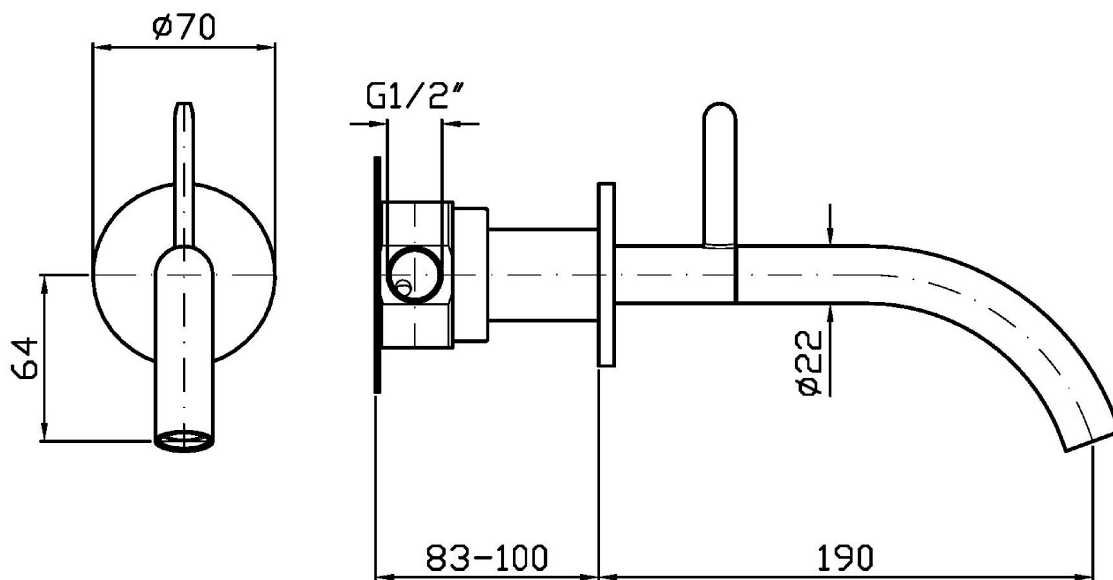

ISY22

ZIS2815

Disegno Complessivo / Overall Drawing

Note / Notes