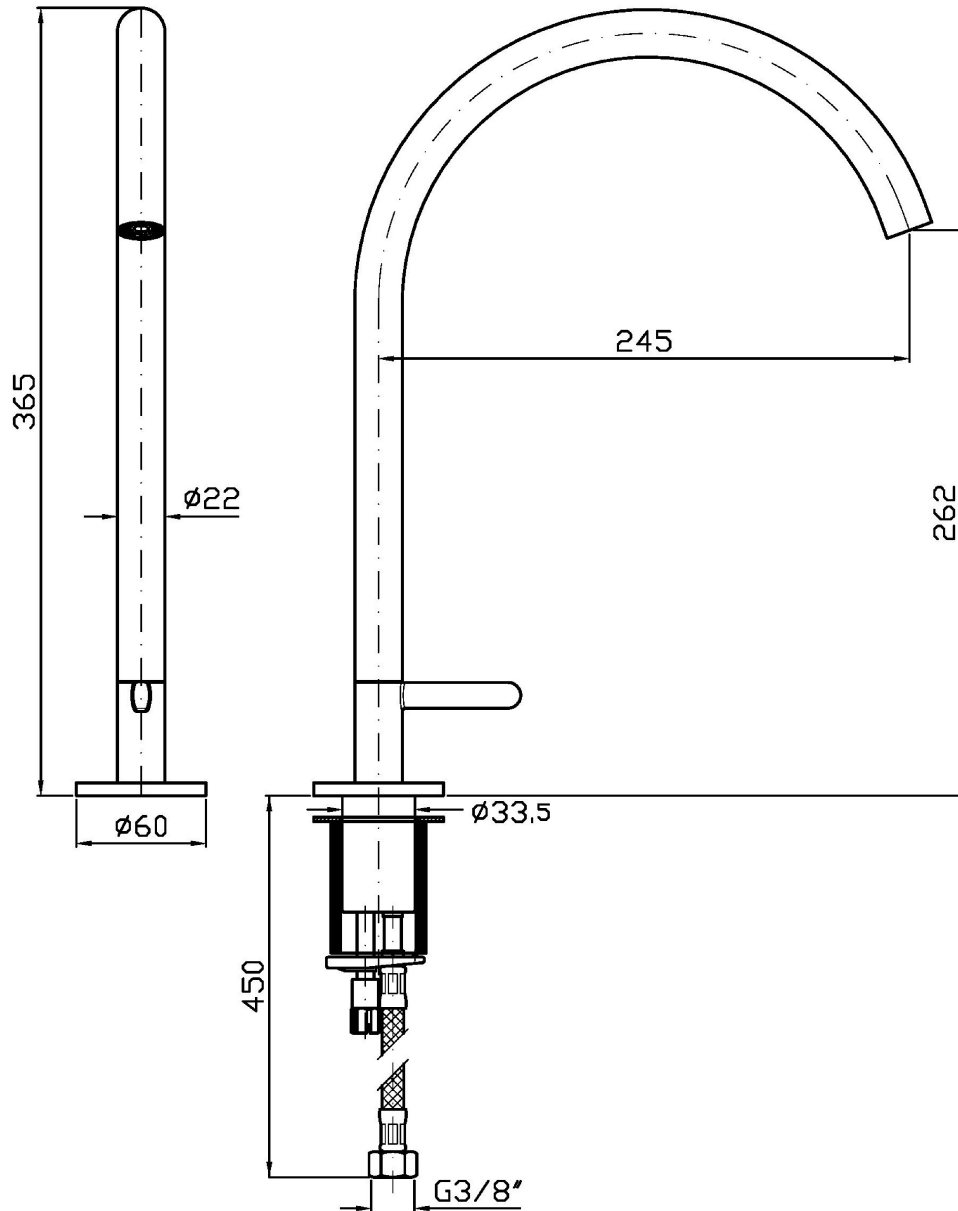

Water Saving - portata d'acqua uguale o inferiore a 6 l/min.

Progressive single lever basin/sink mixer, with aerator, flexible tails, swivel spout or lockable during installation. Without pop-up waste.

Water Saving - water flow rate of 6 l/min or less.

Finiture / Finishes

 C3 Cromo / Chrome	 C50 Nickel Spazzolato / Brushed Nickel	 C51 Metal Black / Metal Black	 N6 Metal Black spazzolato / Brushed Metal Black	 L5 Nero opaco / Matt black	 P21 Blu mediterraneo / Mediterranean blu	 P31 PVD brushed chocolate / PVD brushed chocolate
 P91 Brushed PVD British gold / Brushed PVD British gold	 P31Y5 Brushed PVD Copper / Brushed PVD Copper	 P91R5 Br. PVD British Gold Giallo Ocra / Br. PVD British Gold Ocra Yellow	 C51V5 Brushed PVD Copper Rosso Siena / Brushed PVD Copper Siena Red			

ISY22

ZIS2813

Disegno Complessivo / Overall Drawing

Note / Notes

ISY22

ZIS2813

Esplosi / Exploded

ISY22

ZIS2813

Portate / Flowrates (lt/min)

PRESSIONE PRESSURE	1 BAR	2 BAR	3 BAR	4 BAR	5 BAR
P1 LAVABO BASIN	2,2	3,1	3,8	4,2	4,5
P2					
P3					
P4					
P5					

ISY22

ZIS2813

Pesi e Misure / Weights and Sizes

Peso (Kg) Weight (lb)	1,70 (Kg)	3,75 (lb)
Volume test (dc3) - (in3)	7,43 (dc3)	453,41 (in3)
h (mm) - (in)	90,00 (mm)	3,54 (in)
L1 (mm) - (in)	250,00 (mm)	9,84 (in)
L2 (mm) - (in)	333,00 (mm)	13,11 (in)