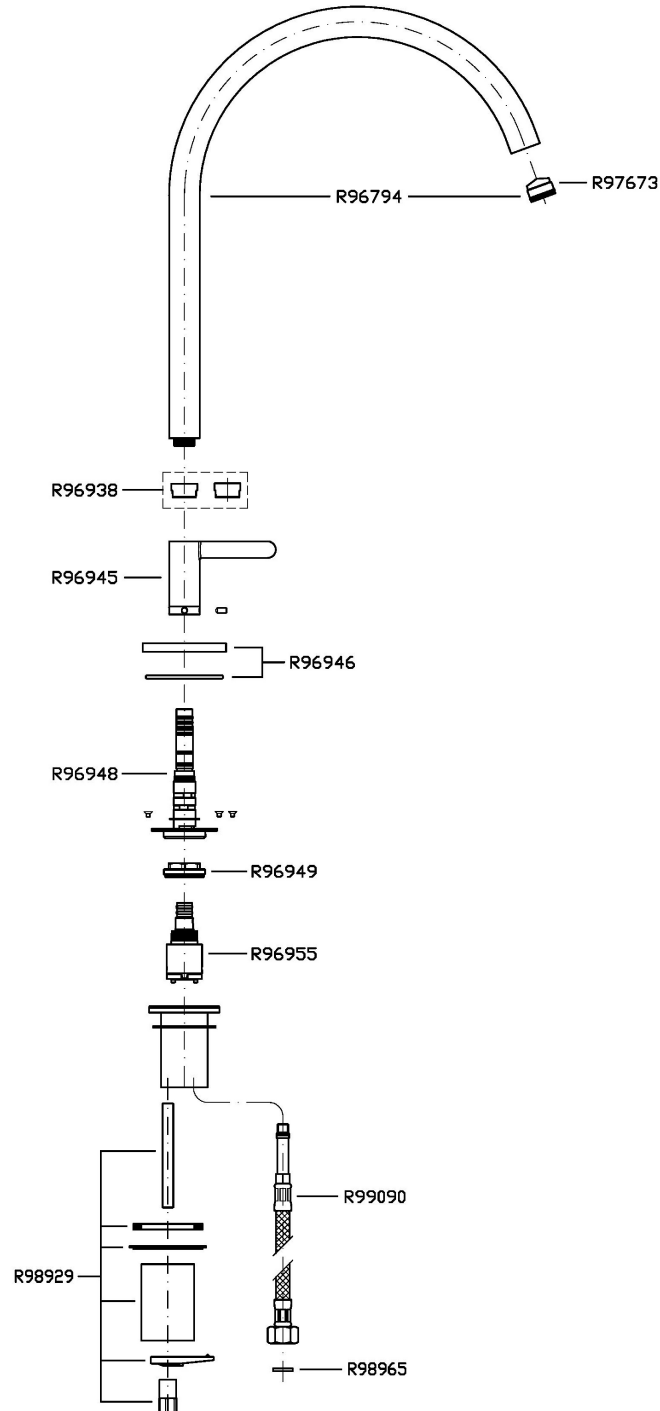

ISY22

ZIS2813

Miscelatore monocomando lavabo/catino. / Single lever basin/sink mixer.

Miscelatore monocomando lavabo/catino con cartuccia progressiva, aeratore, flessibili di collegamento, bocca girevole o bloccabile in fase di installazione. Senza scarico.

Water Saving - water flow rate of 6 l/min or less.

Finiture / Finishes

 C3 Cromo / Chrome	 C50 Nickel Spazzolato / Brushed Nickel	 C51 Metal Black / Metal Black	 N6 Metal Black spazzolato / Brushed Metal Black	 L5 Nero opaco / Matt black	 P21 Blu mediterraneo / Mediterranean blu	 P31 PVD brushed chocolate / PVD brushed chocolate
 P91 Brushed PVD British gold / Brushed PVD British gold	 P31Y5 Brushed PVD Copper / Brushed PVD Copper	 P91R5 Br. PVD British Gold Giallo Ocra / Br. PVD British Gold Ocra Yellow	 C51V5 Brushed PVD Copper Rosso Siena / Brushed PVD Copper Siena Red			

ISY22

ZIS2813

Disegno Complessivo / Overall Drawing

Note / Notes

ISY22

ZIS2813

Esplosi / Exploded

ISY22

ZIS2813

Portate / Flowrates (lt/min)

PRESSIONE PRESSURE	1 BAR	2 BAR	3 BAR	4 BAR	5 BAR
P1 LAVABO BASIN	2,2	3,1	3,8	4,2	4,5
P2					
P3					
P4					
P5					

ISY22

ZIS2813

Pesi e Misure / Weights and Sizes

Peso (Kg) Weight (lb)	1,70 (Kg)	3,75 (lb)
Volume test (dc3) - (in3)	7,43 (dc3)	453,41 (in3)
h (mm) - (in)	90,00 (mm)	3,54 (in)
L1 (mm) - (in)	250,00 (mm)	9,84 (in)
L2 (mm) - (in)	333,00 (mm)	13,11 (in)