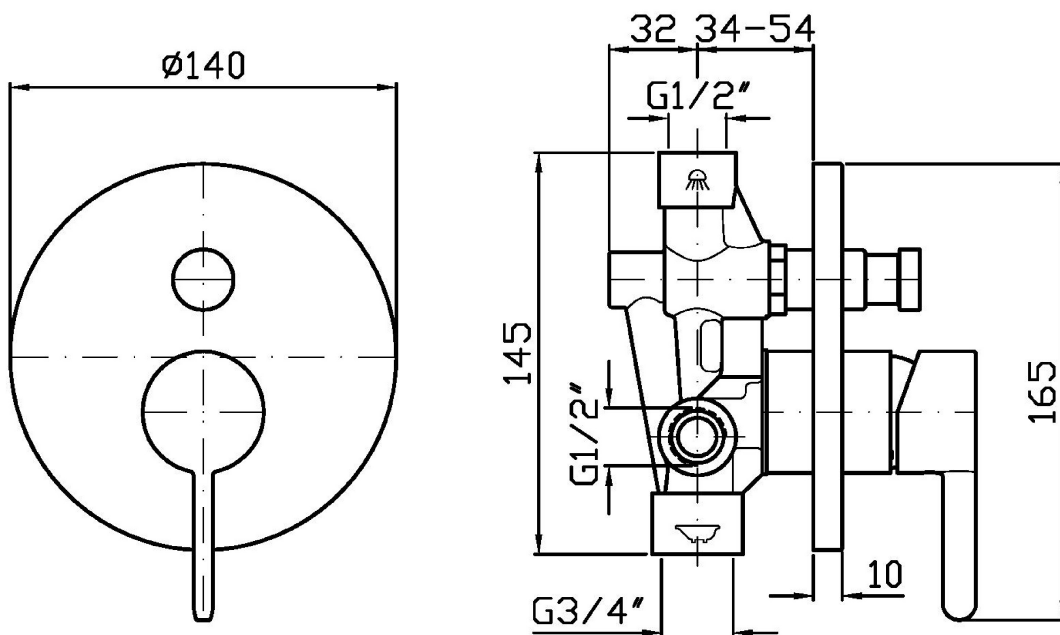

ISY22

ZIS127

Disegno Complessivo / Overall Drawing

Note / Notes