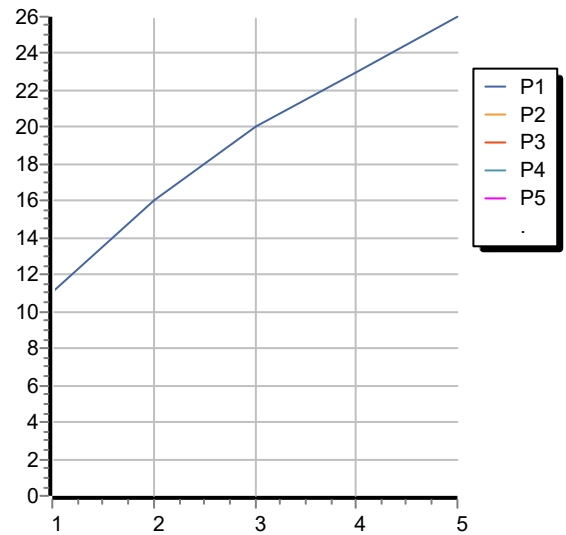

## AGORÀ

ZAG055

Portate / Flowrates (lt/min)

PRESSIONE PRESSURE	1 BAR	2 BAR	3 BAR	4 BAR	5 BAR
2 RUBINETTO APERTI P1 2 TAPS OPENED	11	16	20	23	26
P2					
P3					
P4					
P5					

## AGORÀ

ZAG055

Pesi e Misure / Weights and Sizes

Peso ( Kg ) Weight ( lb )	1,75 ( Kg )	3,86 ( lb )
Volume test ( dc3 ) - ( in3 )	4,42 ( dc3 )	269,72 ( in3 )
h ( mm ) - ( in )	120,00 ( mm )	4,72 ( in )
L1 ( mm ) - ( in )	160,00 ( mm )	6,30 ( in )
L2 ( mm ) - ( in )	230,00 ( mm )	9,06 ( in )