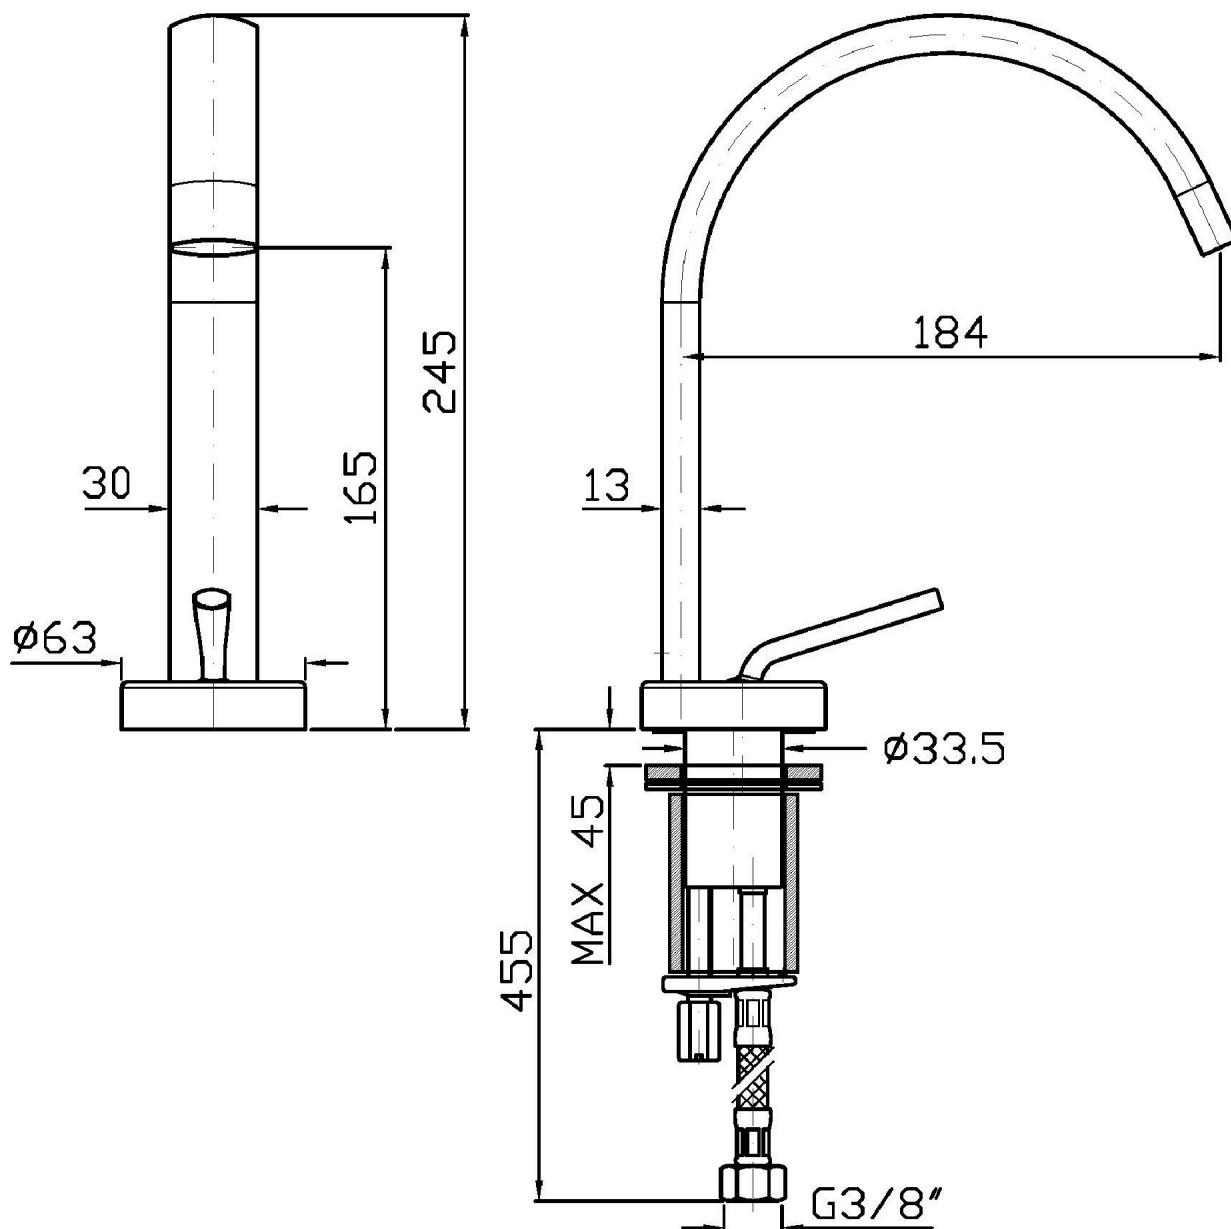

## ISY

ZP2258

Miscelatore monocomando lavabo. / Single lever basin mixer.

Miscelatore monocomando lavabo con bocca fissa, rompigitto, flessibili di collegamento.

Single lever basin mixer, fixed spout with antispash, flexible tails.

## ISY

ZP2258

Disegno Complessivo / Overall Drawing

### ZP2258 Pesì e Misure / Weights and Sizes

Peso ( Kg ) Weight ( lb )	1,664 ( Kg )	3,6684544 ( lb )
Volume ( dc3 ) - ( in3 )	7,43 ( dc3 )	0,000453 ( in3 )
h ( mm ) - ( in )	90 ( mm )	3,543309 ( in )
L1 ( mm ) - ( in )	250 ( mm )	9,842525 ( in )
L2 ( mm ) - ( in )	330 ( mm )	12,992133 ( in )