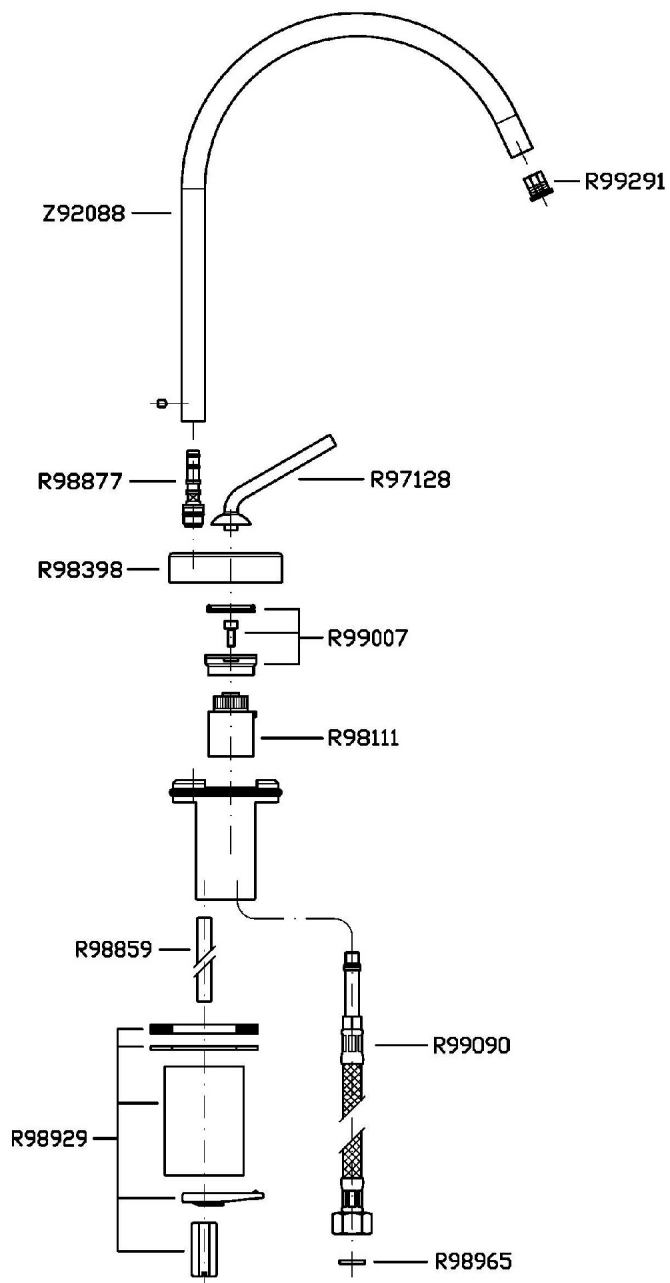

## ISY

ZP2258

Miscelatore monocomando lavabo. / Single lever basin mixer.

Miscelatore monocomando lavabo con bocca fissa, rompigitto, flessibili di collegamento.

Single lever basin mixer, fixed spout with antispash, flexible tails.

## ISY

ZP2258

Disegno Complessivo / Overall Drawing

## ISY

ZP2258

Esplosi / Exploded

### ZP2258 Pesì e Misure / Weights and Sizes

Peso ( Kg ) Weight ( lb )	1,664 ( Kg )	3,6684544 ( lb )
Volume ( dc3 ) - ( in3 )	7,43 ( dc3 )	0,000453 ( in3 )
h ( mm ) - ( in )	90 ( mm )	3,543309 ( in )
L1 ( mm ) - ( in )	250 ( mm )	9,842525 ( in )
L2 ( mm ) - ( in )	330 ( mm )	12,992133 ( in )