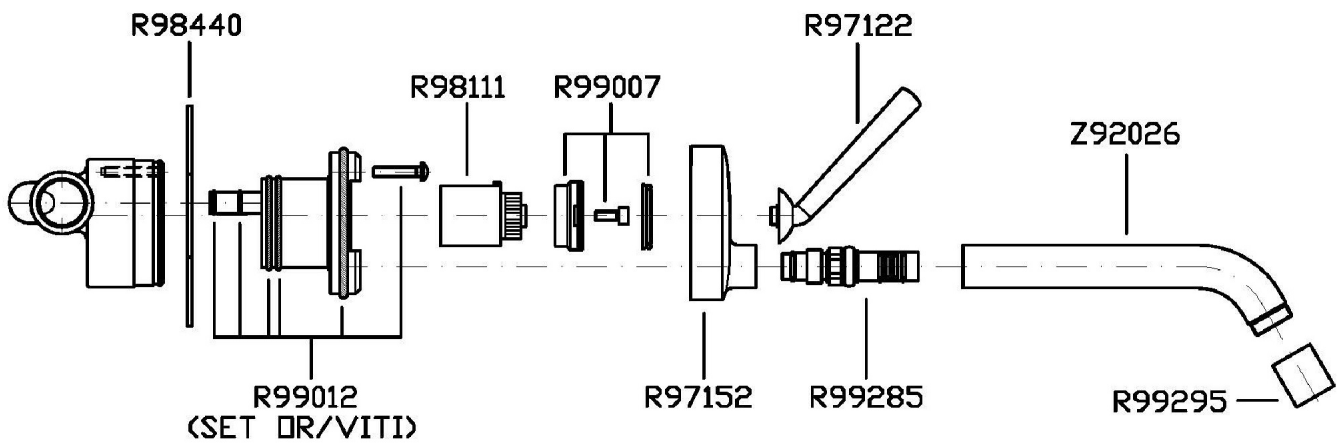

ISY

ZP1617

Esplosi / Exploded