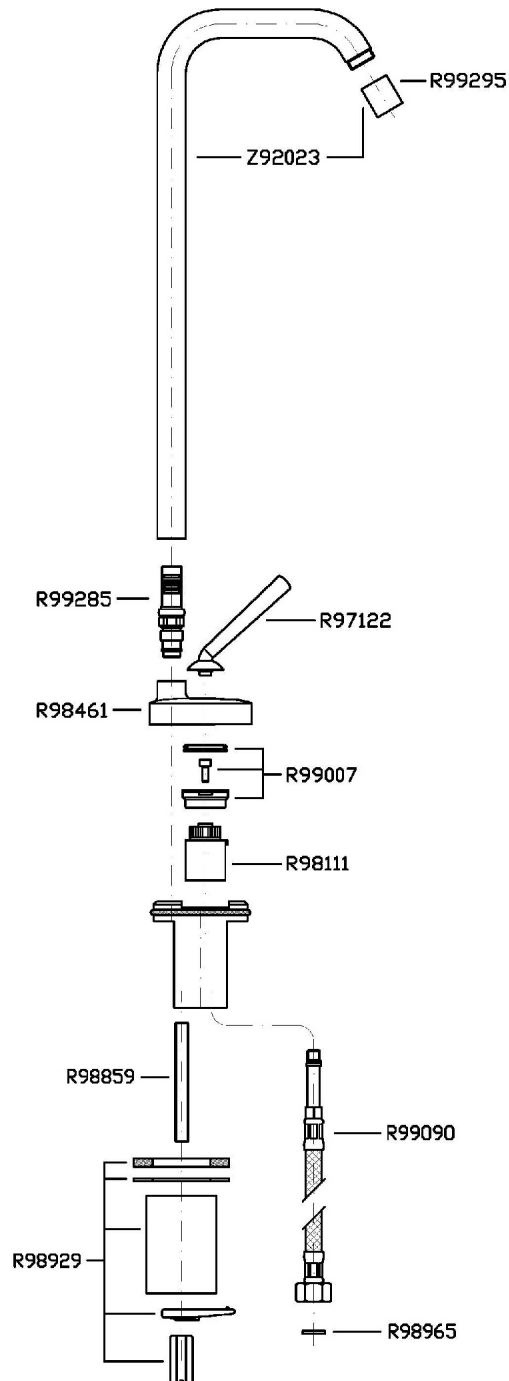

## ISY

ZP1196

Miscelatore monocomando lavabo a catino. / Single lever basin mixer.

Miscelatore monocomando lavabo a catino con bocca girevole, aeratore, flessibili di collegamento.

Single lever basin mixer, swivel spout with aerator, flexible tails.

## ISY

ZP1196

Disegno Complessivo / Overall Drawing

## ISY

ZP1196

Esplosi / Exploded

### ZP1196 Pesì e Misure / Weights and Sizes

Peso ( Kg ) Weight ( lb )	1,71 ( Kg )	3,769866 ( lb )
Volume ( dc3 ) - ( in3 )	7,43 ( dc3 )	0,000453 ( in3 )
h ( mm ) - ( in )	90 ( mm )	3,543309 ( in )
L1 ( mm ) - ( in )	250 ( mm )	9,842525 ( in )
L2 ( mm ) - ( in )	330 ( mm )	12,992133 ( in )