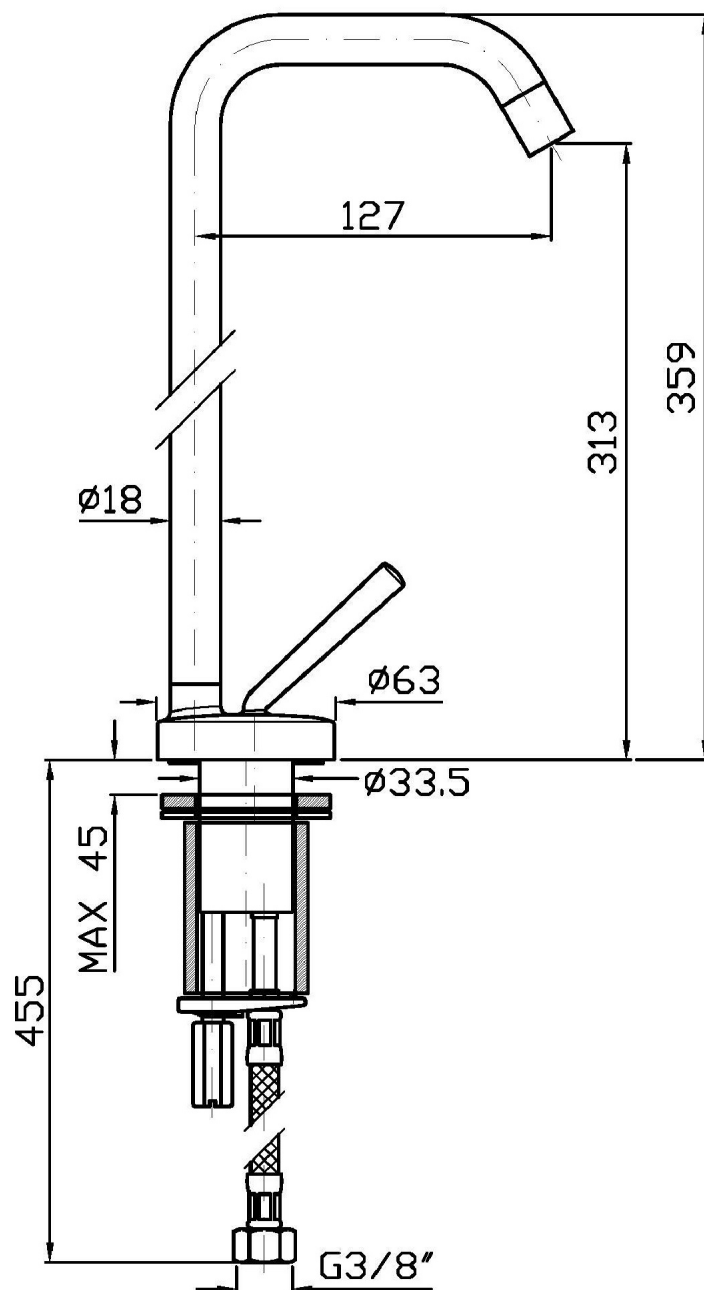

## ISY

ZP1196

Miscelatore monocomando lavabo a catino. / Single lever basin mixer.

Miscelatore monocomando lavabo a catino con bocca girevole, aeratore, flessibili di collegamento.

Single lever basin mixer, swivel spout with aerator, flexible tails.

## ISY

ZP1196

Disegno Complessivo / Overall Drawing

### ZP1196 Pesì e Misure / Weights and Sizes

Peso ( Kg ) Weight ( lb )	1,71 ( Kg )	3,769866 ( lb )
Volume ( dc3 ) - ( in3 )	7,43 ( dc3 )	0,000453 ( in3 )
h ( mm ) - ( in )	90 ( mm )	3,543309 ( in )
L1 ( mm ) - ( in )	250 ( mm )	9,842525 ( in )
L2 ( mm ) - ( in )	330 ( mm )	12,992133 ( in )