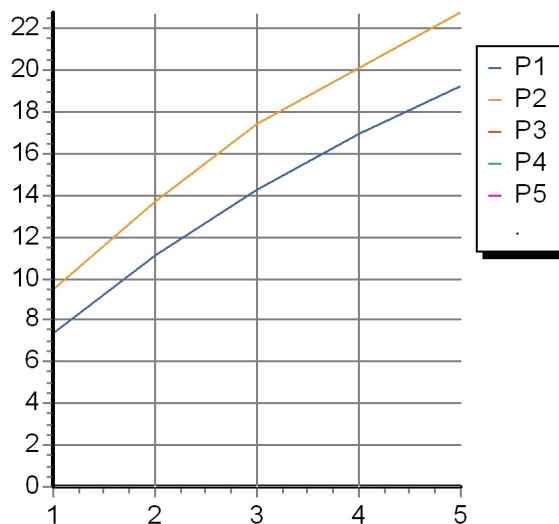

Shower column with exposed thermostatic mixer, brass shower head and handshower Z9472P.C.

Finiture / Finishes

Cromo / Chrome

SHOWER

ZAG865

Esplosi / Exploded

SHOWER

ZAG865 Portate / Flowrates (lt/min)

PRESSIONE PRESSURE	1 BAR	2 BAR	3 BAR	4 BAR	5 BAR
<small>P1</small> DOCCETTA HANDSHOWER	7,4	11,1	14,3	17	19,3
<small>P2</small> SOFFIONE SHOWER HEAD	9,5	13,7	17,4	20,1	22,8
<small>P3</small>					
<small>P4</small>					
<small>P5</small>					

SHOWER

ZAG865 Pesì e Misure / Weights and Sizes

Peso (Kg) Weight (lb)	8 (Kg)	17,6368 (lb)
Volume (dc3) - (in3)	54,15 (dc3)	0,003304 (in3)
h (mm) - (in)	180 (mm)	7,086618 (in)
L1 (mm) - (in)	320 (mm)	12,598432 (in)
L2 (mm) - (in)	940 (mm)	37,007894 (in)