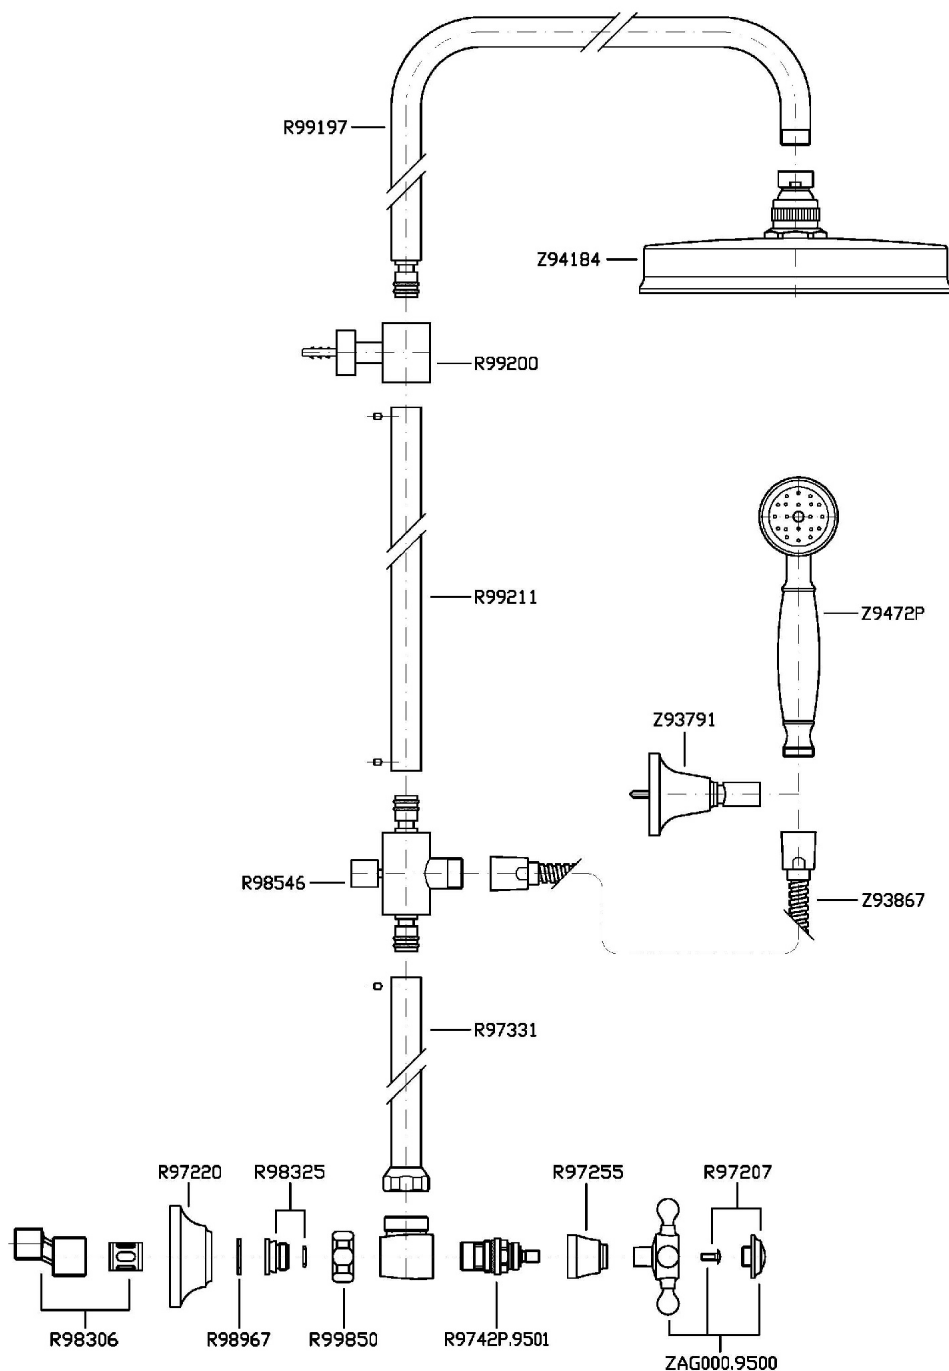

## SHOWER

ZAG860

Colonna doccia completa di gruppo esterno. / Shower column with exposed shower mixer.

Colonna doccia completa di gruppo esterno, soffione in ottone e doccetta Z9472P.C.

Shower column with exposed shower mixer, brass shower head and handshower Z9472P.C.

## SHOWER

ZAG860

Disegno Complessivo / Overall Drawing

## SHOWER

ZAG860

Esplosi / Exploded

### ZAG860 Pesì e Misure / Weights and Sizes

Peso ( Kg ) Weight ( lb )	7,79 ( Kg )	17,173834 ( lb )
Volume ( dc3 ) - ( in3 )	41,77 ( dc3 )	0,002549 ( in3 )
h ( mm ) - ( in )	110 ( mm )	4,330711 ( in )
L1 ( mm ) - ( in )	415 ( mm )	16,3385915 ( in )
L2 ( mm ) - ( in )	915 ( mm )	36,0236415 ( in )