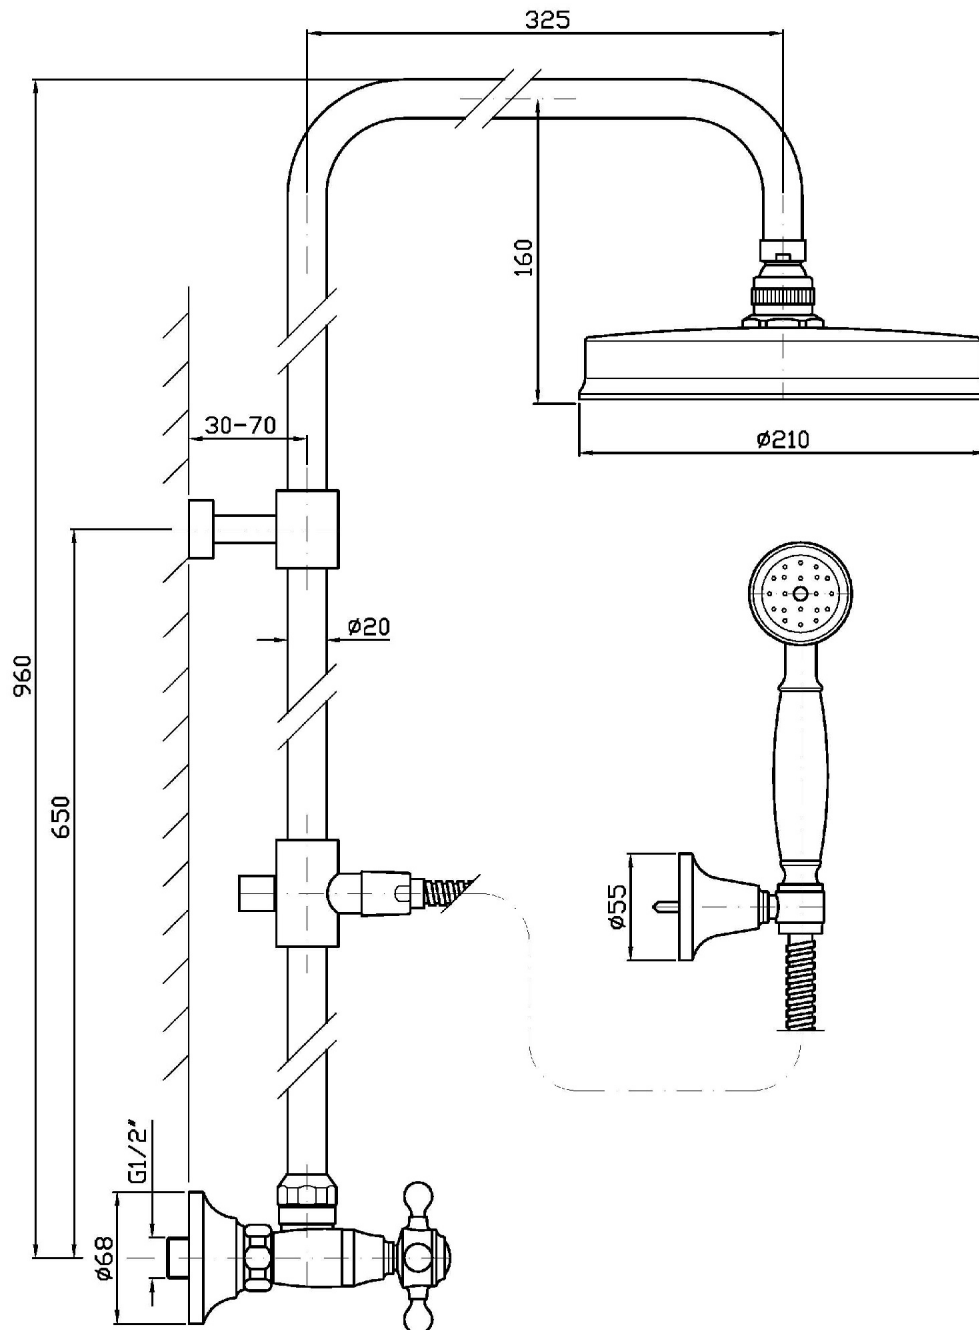

## SHOWER

ZAG860

Colonna doccia completa di gruppo esterno. / Shower column with exposed shower mixer.

Colonna doccia completa di gruppo esterno, soffione in ottone e doccetta Z9472P.C.

Shower column with exposed shower mixer, brass shower head and handshower Z9472P.C.

## SHOWER

ZAG860

Disegno Complessivo / Overall Drawing

### ZAG860 Pesì e Misure / Weights and Sizes

Peso ( Kg ) Weight ( lb )	7,79 ( Kg )	17,173834 ( lb )
Volume ( dc3 ) - ( in3 )	41,77 ( dc3 )	0,002549 ( in3 )
h ( mm ) - ( in )	110 ( mm )	4,330711 ( in )
L1 ( mm ) - ( in )	415 ( mm )	16,3385915 ( in )
L2 ( mm ) - ( in )	915 ( mm )	36,0236415 ( in )