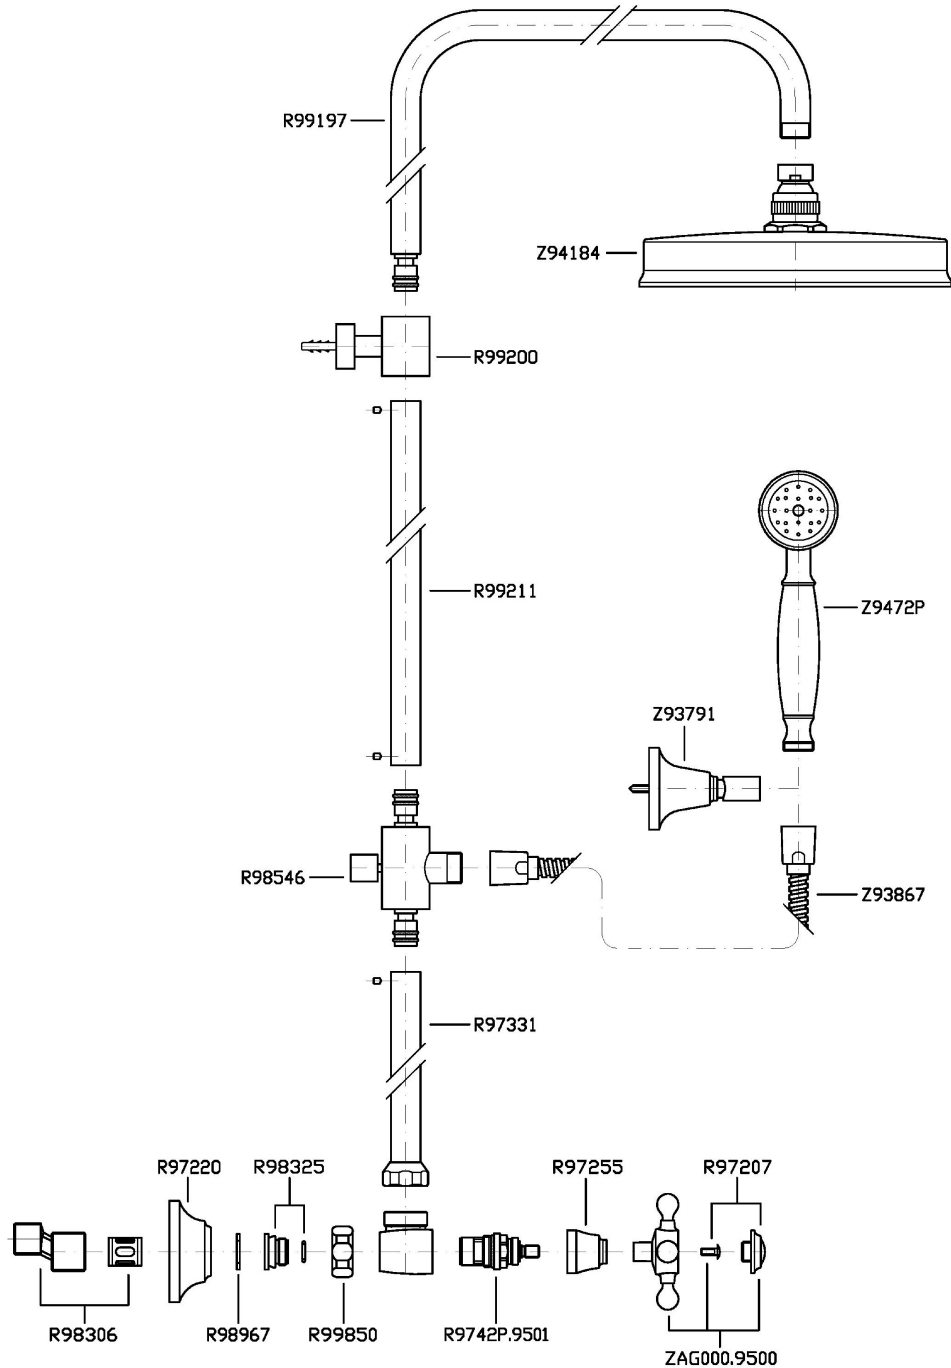

SHOWER

ZAG860

Colonna doccia completa di gruppo esterno. / Shower column with exposed shower mixer.

Colonna doccia completa di gruppo esterno, soffione in ottone e doccetta Z9472P.C.
Water Saving - portata d'acqua uguale o inferiore a 9 l/min.

Shower column with exposed shower mixer, brass shower head and handshower Z9472P.C.
Water Saving - water flow rate of 9 l/min or less.

Finiture / Finishes

					
Cromo / Chrome	C8 Nickel Lucido / Polished Nickel	C40 Oro / Gold	C41 Oro spazzolato / Brushed Gold	P21 PVD brushed chocolate / PVD brushed chocolate	P31 Brushed PVD British gold / Brushed PVD British gold

SHOWER

ZAG860

Disegno Complessivo / Overall Drawing

Note / Notes

SHOWER

ZAG860

Esplosi / Exploded

SHOWER

Pesi e Misure / Weights and Sizes

Peso (Kg) Weight (lb)	7,79 (Kg)	17,17 (lb)
Volume test (dc3) - (in3)	41,77 (dc3)	2548,96 (in3)
h (mm) - (in)	110,00 (mm)	4,33 (in)
L1 (mm) - (in)	440,00 (mm)	17,32 (in)
L2 (mm) - (in)	915,00 (mm)	36,02 (in)