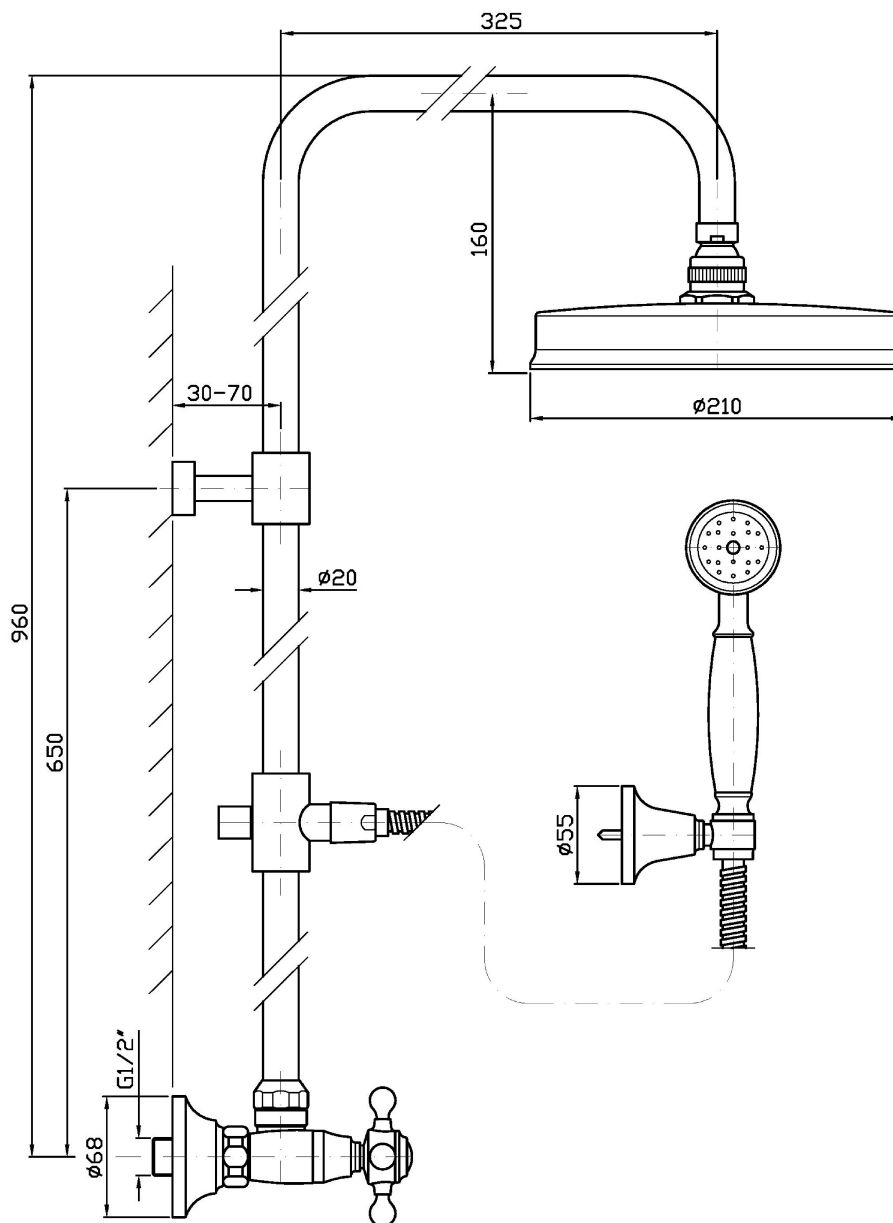

SHOWER

ZAG860

Colonna doccia completa di gruppo esterno. / Shower column with exposed shower mixer.

Colonna doccia completa di gruppo esterno, soffione in ottone e doccetta Z9472P.C.
Water Saving - portata d'acqua uguale o inferiore a 9 l/min.

Shower column with exposed shower mixer, brass shower head and handshower Z9472P.C.
Water Saving - water flow rate of 9 l/min or less.

Finiture / Finishes

					
Cromo / Chrome	C8 Nickel Lucido / Polished Nickel	C40 Oro / Gold	C41 Oro spazzolato / Brushed Gold	P21 PVD brushed chocolate / PVD brushed chocolate	P31 Brushed PVD British gold / Brushed PVD British gold

SHOWER

ZAG860

Disegno Complessivo / Overall Drawing

Note / Notes

SHOWER

ZAG860

Esplosi / Exploded

SHOWER

Pesi e Misure / Weights and Sizes

Peso (Kg) Weight (lb)	7,79 (Kg)	17,17 (lb)
Volume test (dc3) - (in3)	41,77 (dc3)	2548,96 (in3)
h (mm) - (in)	110,00 (mm)	4,33 (in)
L1 (mm) - (in)	440,00 (mm)	17,32 (in)
L2 (mm) - (in)	915,00 (mm)	36,02 (in)