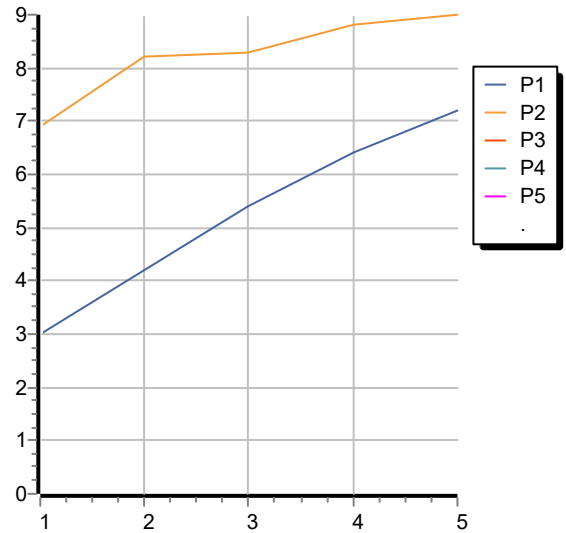

Shower column with exposed shower mixer, brass shower head and handshower Z9472P.C.
Water Saving - water flow rate of 9 l/min or less.

Finiture / Finishes

					
Cromo / Chrome	C8 Nickel Lucido / Polished Nickel	C40 Oro / Gold	C41 Oro spazzolato / Brushed Gold	P21 PVD brushed chocolate / PVD brushed chocolate	P31 Brushed PVD British gold / Brushed PVD British gold

ZAG860

Portate / Flowrates (lt/min)

PRESSIONE PRESSURE	1 BAR	2 BAR	3 BAR	4 BAR	5 BAR
P1 DOCCETTA HANDSHOWER	3	4,2	5,4	6,4	7,2
P2 SOFFIONE SHOWER HEAD	6,9	8,2	8,3	8,8	9
P3					
P4					
P5					

SHOWER

ZAG860

Pesi e Misure / Weights and Sizes

Peso (Kg) Weight (lb)	7,79 (Kg)	17,17 (lb)
Volume test (dc3) - (in3)	41,77 (dc3)	2548,96 (in3)
h (mm) - (in)	110,00 (mm)	4,33 (in)
L1 (mm) - (in)	440,00 (mm)	17,32 (in)
L2 (mm) - (in)	915,00 (mm)	36,02 (in)