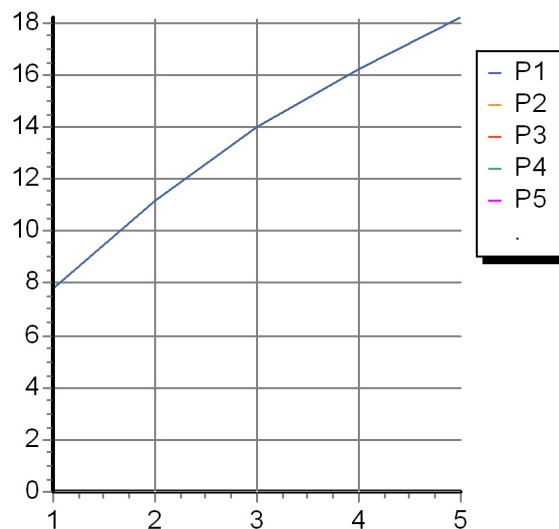

AGORÀ

ZAG405 Portate / Flowrates (lt/min)

PRESSIONE PRESSURE	1 BAR	2 BAR	3 BAR	4 BAR	5 BAR
LAVABO BASIN	7,8	11,2	14	16,2	18,2
P1					
P2					
P3					
P4					
P5