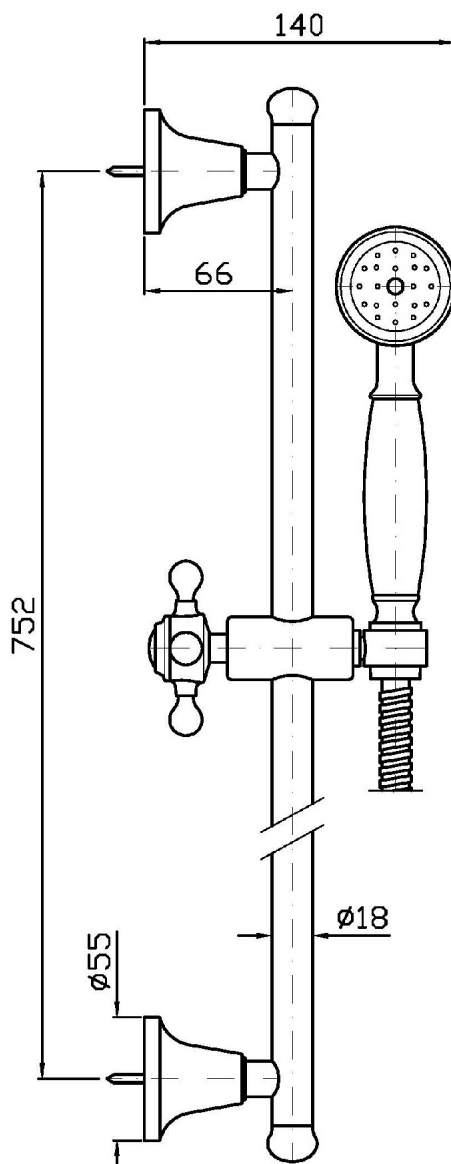

Marchio / Brand ZUCCHETTI

Classe / Class ACCESSORI
DOCCE

SHOWER

Z93108

Completo asta murale. / Complete slide rail.

Completo asta murale, barra da 800 mm, doccetta Z9472P.C, flessibile da 1500mm.

Complete slide rail length 800 mm, adjustable bracket with hand-shower Z9472P.C, shower hose 1500 mm.

Finiture / Finishes

		C8		C40		C41
Cromo / Chrome	Nickel Lucido / Polished Nickel		Gold / Gold		Brushed Gold / Brushed Gold	

SHOWER

Z93108

Disegno Complessivo / Overall Drawing

SHOWER

Z93108 Portate / Flowrates (lt/min)

PRESSIONE PRESSURE	1 BAR	2 BAR	3 BAR	4 BAR	5 BAR
DOCETTA HANDSHOWER <i>P1</i>	12,7	19,9	25	30	35
<i>P2</i>					
<i>P3</i>					
<i>P4</i>					
<i>P5</i>					

SHOWER

Z93108 Pesì e Misure / Weights and Sizes

Peso (Kg) Weight (lb)	1,95 (Kg)	4,29897 (lb)
Volume (dc3) - (in3)	9,97 (dc3)	0,000608 (in3)
h (mm) - (in)	105 (mm)	4,1338605 (in)
L1 (mm) - (in)	130 (mm)	5,118113 (in)
L2 (mm) - (in)	730 (mm)	28,740173 (in)