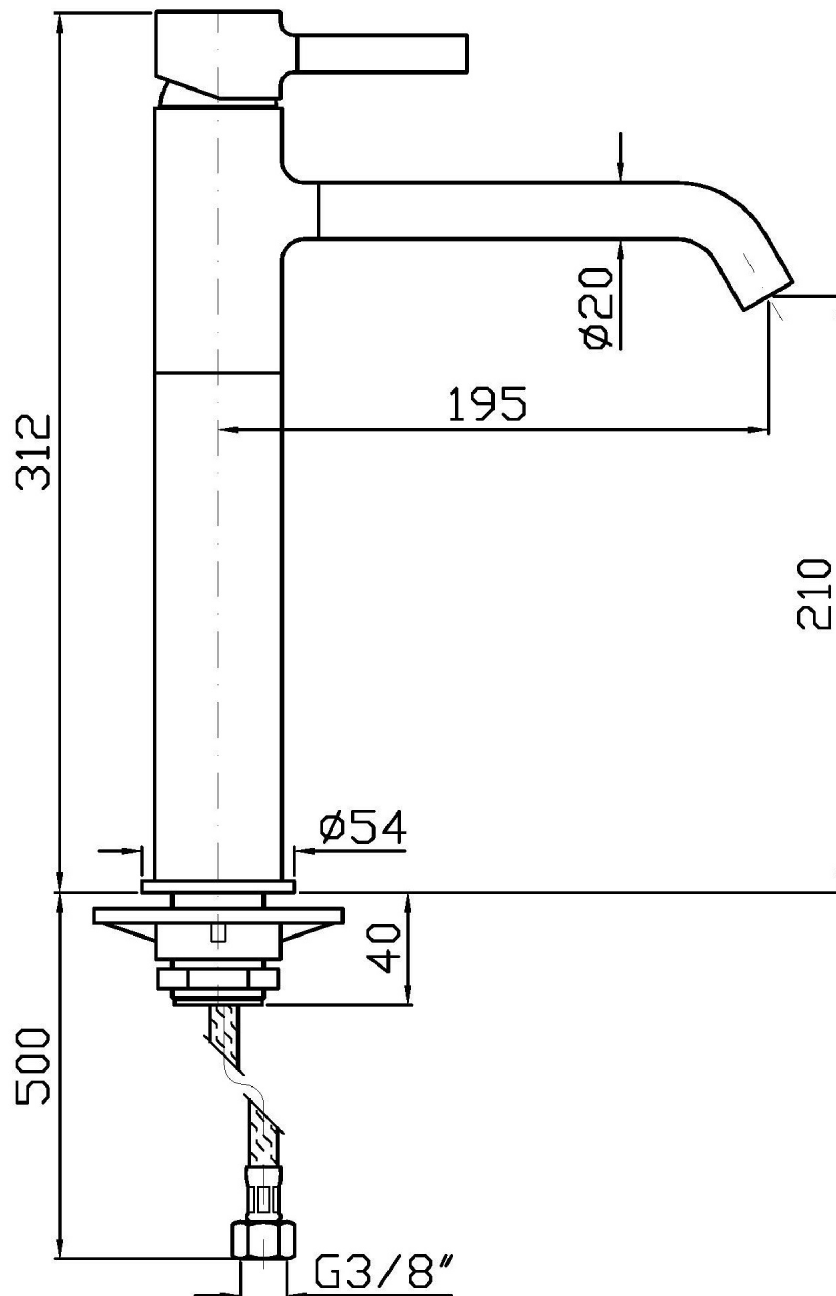

Pan single lever sink mixer with swivel spout, aerator, flexible tails.

Finiture / Finishes

Cromo / Chrome

KITCHEN

ZP6259

Disegno Complessivo / Overall Drawing

KITCHEN

ZP6259

Esplosi / Exploded

KITCHEN

ZP6259

Portate / Flowrates (lt/min)

| PRESSIONE PRESSURE | 1 BAR | 2 BAR | 3 BAR | 4 BAR | 5 BAR |
|-----------------------|-------|-------|-------|-------|-------|
| LAVELLO SINK | 6,1 | 8,7 | 10,5 | 12,2 | 13,7 |
| P1 | | | | | |
| P2 | | | | | |
| P3 | | | | | |
| P4 | | | | | |
| P5 | | | | | |

KITCHEN

ZP6259

Pesi e Misure / Weights and Sizes

| | | |
|-------------------------------|---------------|----------------|
| Peso (Kg) Weight (lb) | 3,30 (Kg) | 7,27 (lb) |
| Volume test (dc3) - (in3) | 11,01 (dc3) | 671,87 (in3) |
| h (mm) - (in) | 90,00 (mm) | 3,54 (in) |
| L1 (mm) - (in) | 335,00 (mm) | 13,19 (in) |
| L2 (mm) - (in) | 365,00 (mm) | 14,37 (in) |