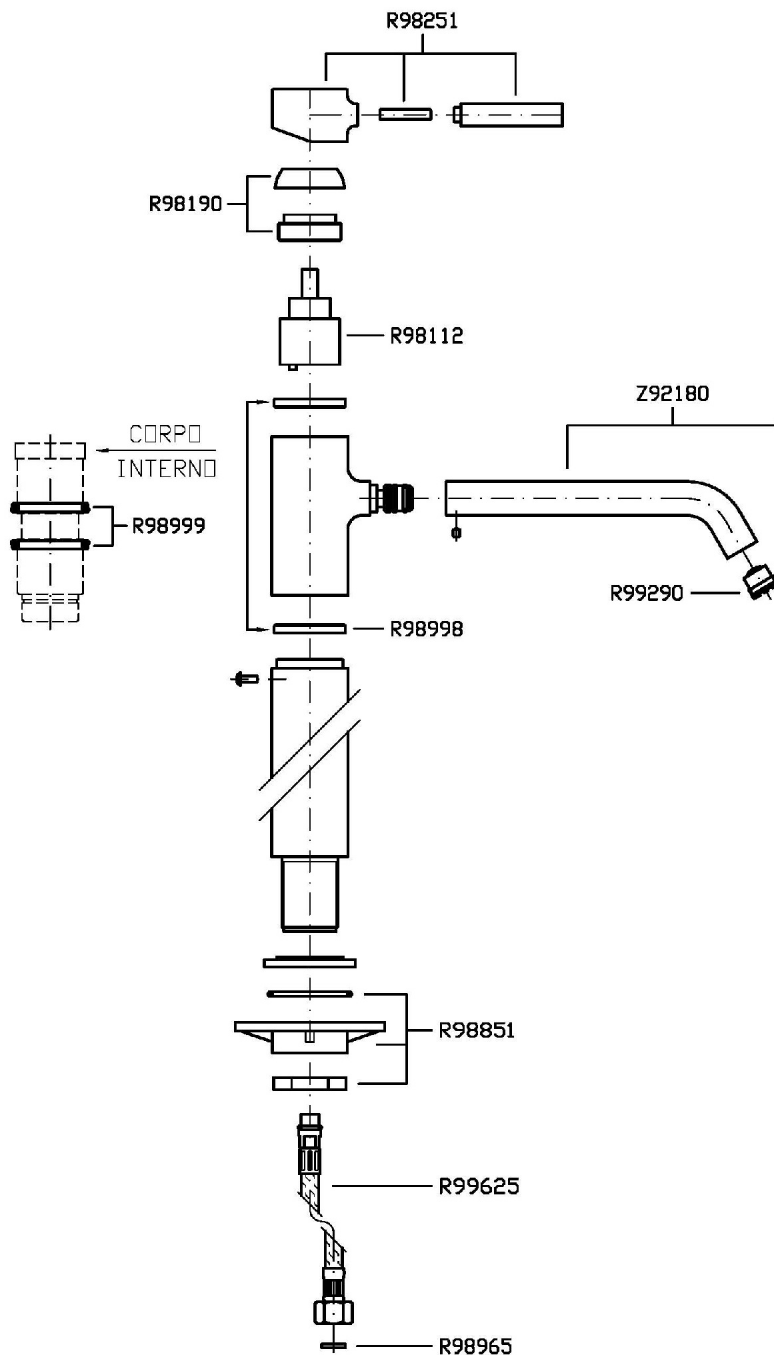

Pan single lever sink mixer with swivel spout, aerator, flexible tails.

Finiture / Finishes

Cromo / Chrome

KITCHEN

ZP6259

Disegno Complessivo / Overall Drawing

KITCHEN

ZP6259

Esplosi / Exploded

KITCHEN

ZP6259

Portate / Flowrates (lt/min)

| PRESSIONE PRESSURE | 1 BAR | 2 BAR | 3 BAR | 4 BAR | 5 BAR |
|-----------------------|-------|-------|-------|-------|-------|
| LAVELLO SINK | 6,1 | 8,7 | 10,5 | 12,2 | 13,7 |
| P1 | | | | | |
| P2 | | | | | |
| P3 | | | | | |
| P4 | | | | | |
| P5 | | | | | |

KITCHEN

ZP6259

Pesi e Misure / Weights and Sizes

| | | |
|-------------------------------|---------------|----------------|
| Peso (Kg) Weight (lb) | 3,30 (Kg) | 7,27 (lb) |
| Volume test (dc3) - (in3) | 11,01 (dc3) | 671,87 (in3) |
| h (mm) - (in) | 90,00 (mm) | 3,54 (in) |
| L1 (mm) - (in) | 335,00 (mm) | 13,19 (in) |
| L2 (mm) - (in) | 365,00 (mm) | 14,37 (in) |