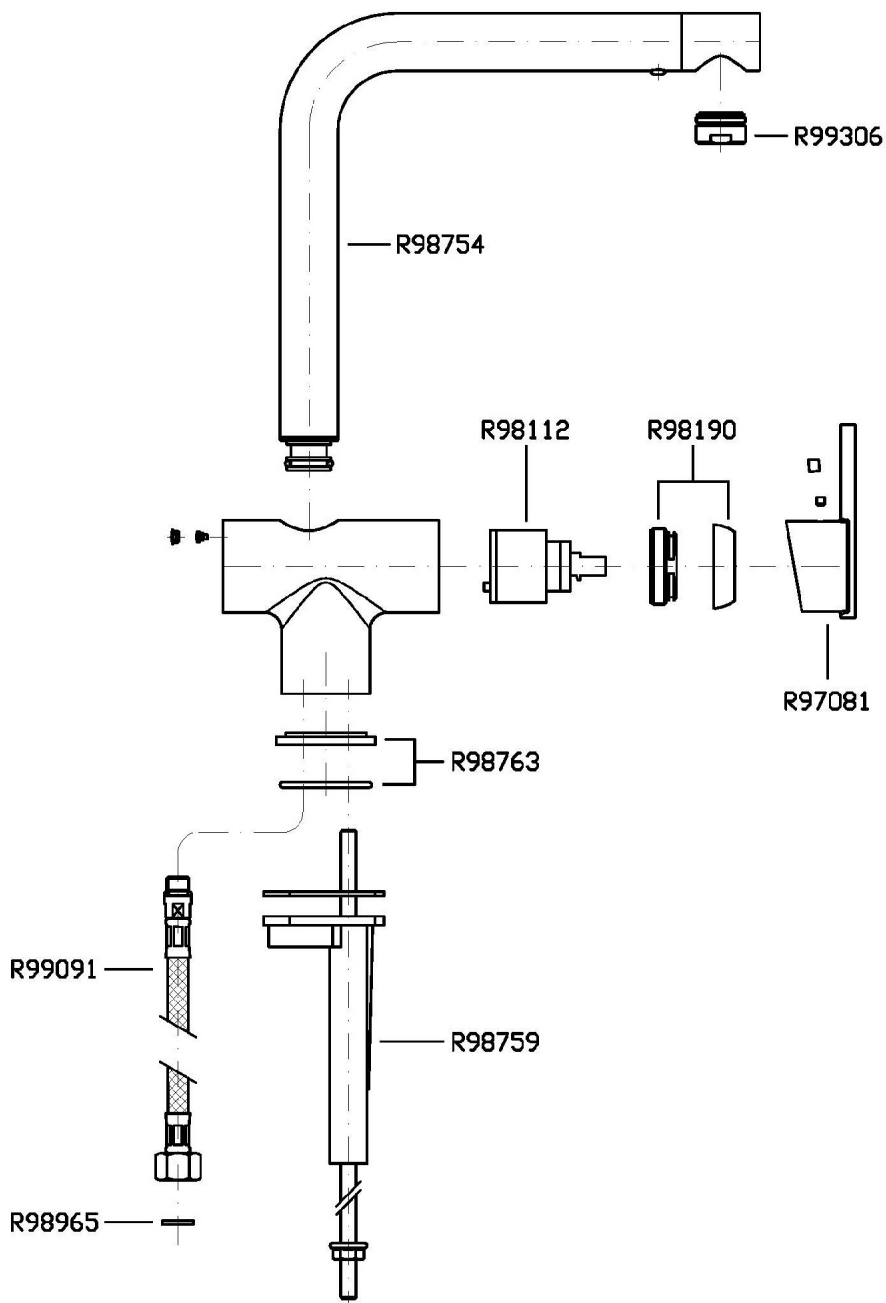

ZXS single lever sink mixer with swivel spout, aerator, flexible tails.

Finiture / Finishes

Cromo / Chrome

KITCHEN

ZXS369

Disegno Complessivo / Overall Drawing

KITCHEN

ZXS369

Esplosi / Exploded

KITCHEN

ZXS369 Portate / Flowrates (lt/min)

PRESSIONE PRESSURE	1 BAR	2 BAR	3 BAR	4 BAR	5 BAR
LAVELLO SINK	5	6,5	8	9,5	10,5
P1					
P2					
P3					
P4					
P5					

KITCHEN

ZXS369 Pesì e Misure / Weights and Sizes

Peso (Kg) Weight (lb)	2,7 (Kg)	5,95242 (lb)
Volume (dc3) - (in3)	3,32 (dc3)	0,000203 (in3)
h (mm) - (in)	93 (mm)	3,6614193 (in)
L1 (mm) - (in)	162 (mm)	6,3779562 (in)
L2 (mm) - (in)	220 (mm)	8,661422 (in)