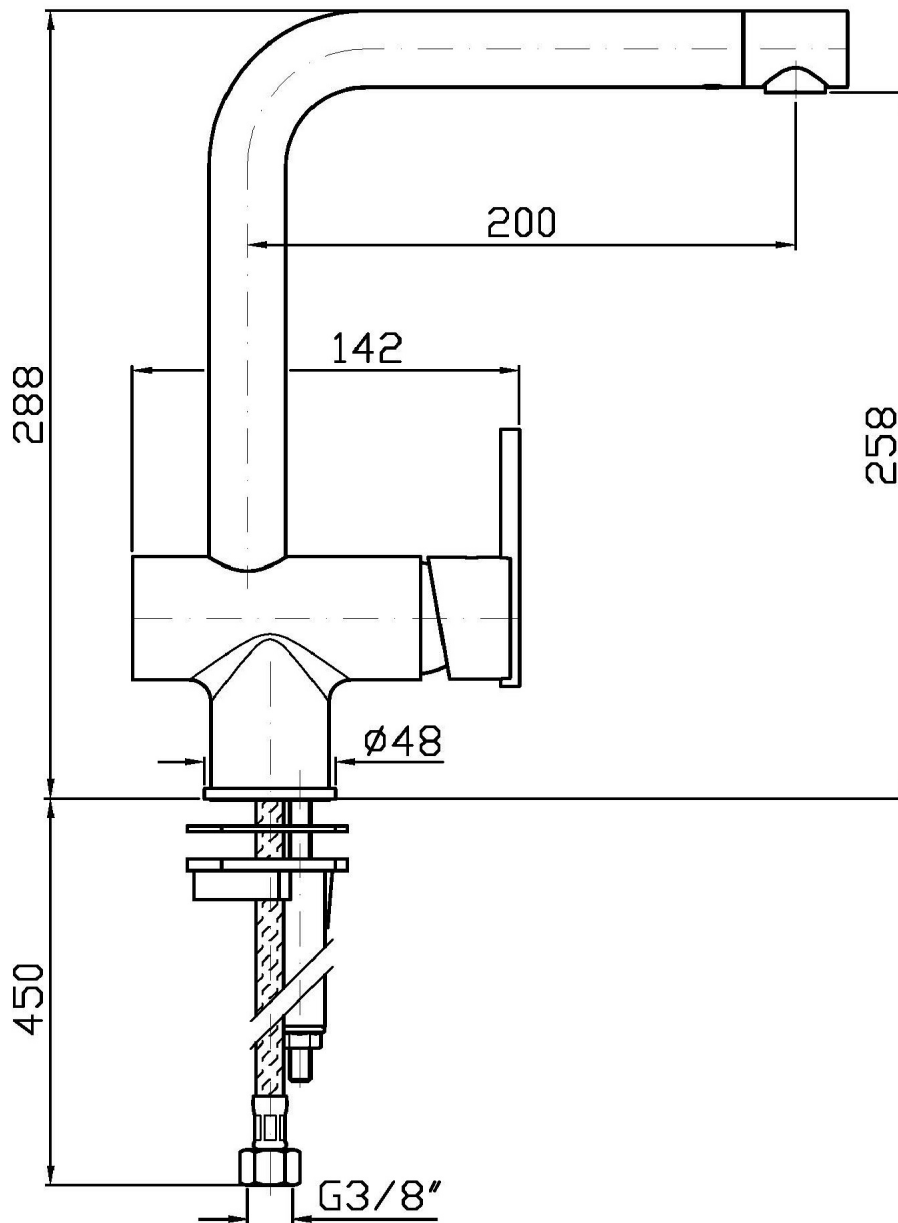

KITCHEN

ZXS369

Disegno Complessivo / Overall Drawing