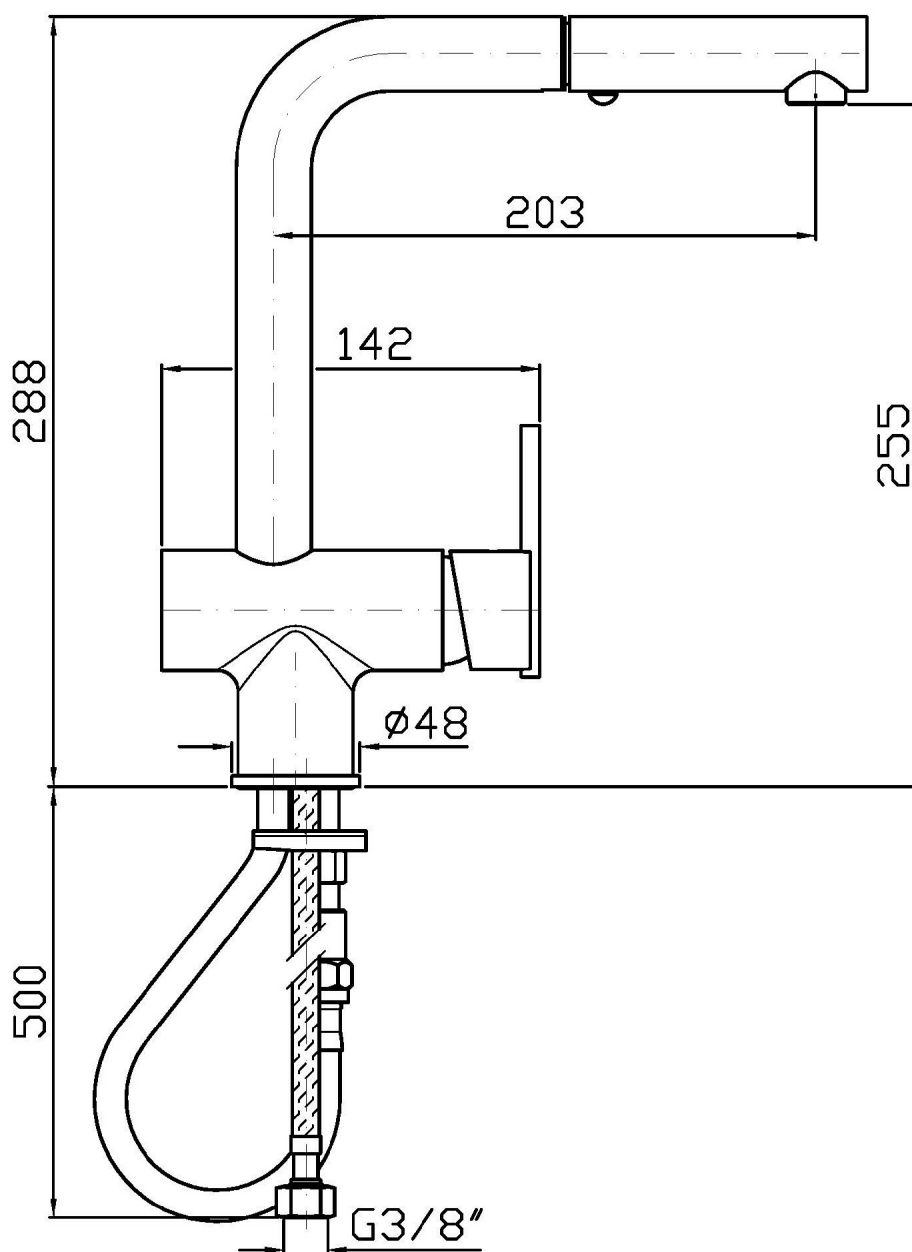

KITCHEN

ZXS368

Disegno Complessivo / Overall Drawing