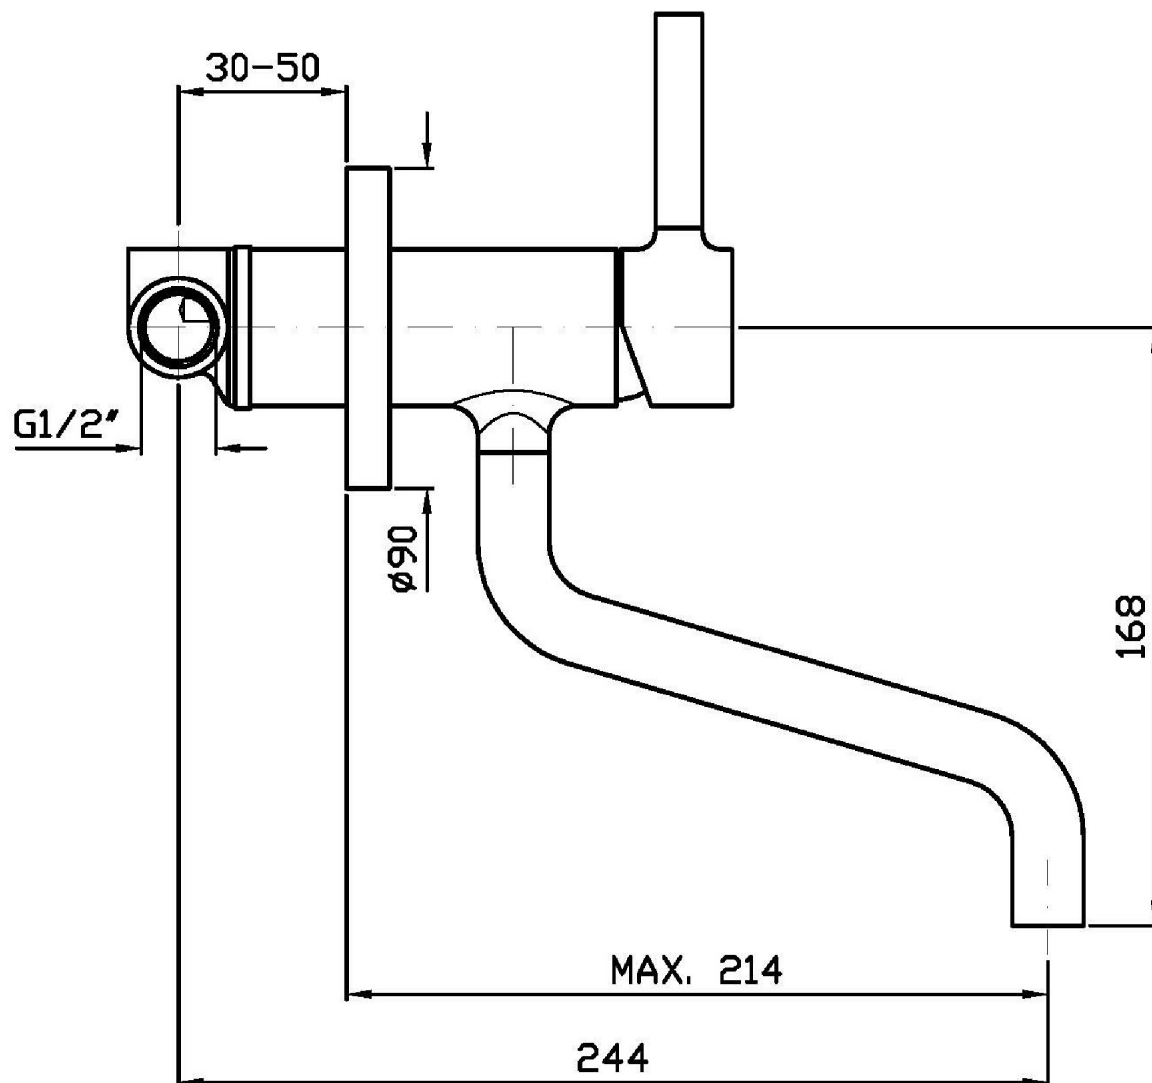

KITCHEN

ZP6415

Miscelatore monocomando incasso lavello Pan con bocca girevole. / Pan built-in single lever sink mixer with swivel spout.

Miscelatore monocomando incasso lavello Pan con bocca girevole e aeratore.

Pan built-in single lever sink mixer with swivel spout and aerator.

R99686

Parte incasso. / Built-in part.

Finiture / Finishes

Cromo / Chrome

Nickel Spazzolato /
Brushed Nickel

C3

KITCHEN

ZP6415

Disegno Complessivo / Overall Drawing

KITCHEN

ZP6415

Esplosi / Exploded

KITCHEN

ZP6415

Portate / Flowrates (lt/min)

PRESSIONE PRESSURE	1 BAR	2 BAR	3 BAR	4 BAR	5 BAR
LAVELLO SINK <i>P1</i>	9,8	13	16	19	20,3
<i>P2</i>					
<i>P3</i>					
<i>P4</i>					
<i>P5</i>					

KITCHEN

ZP6415

Pesi e Misure / Weights and Sizes

Peso (Kg) Weight (lb)	1,88 (Kg)	4,144648 (lb)
Volume (dc3) - (in3)	4,05 (dc3)	0,000247 (in3)
h (mm) - (in)	70 (mm)	2,755907 (in)
L1 (mm) - (in)	150 (mm)	5,905515 (in)
L2 (mm) - (in)	385 (mm)	15,1574885 (in)