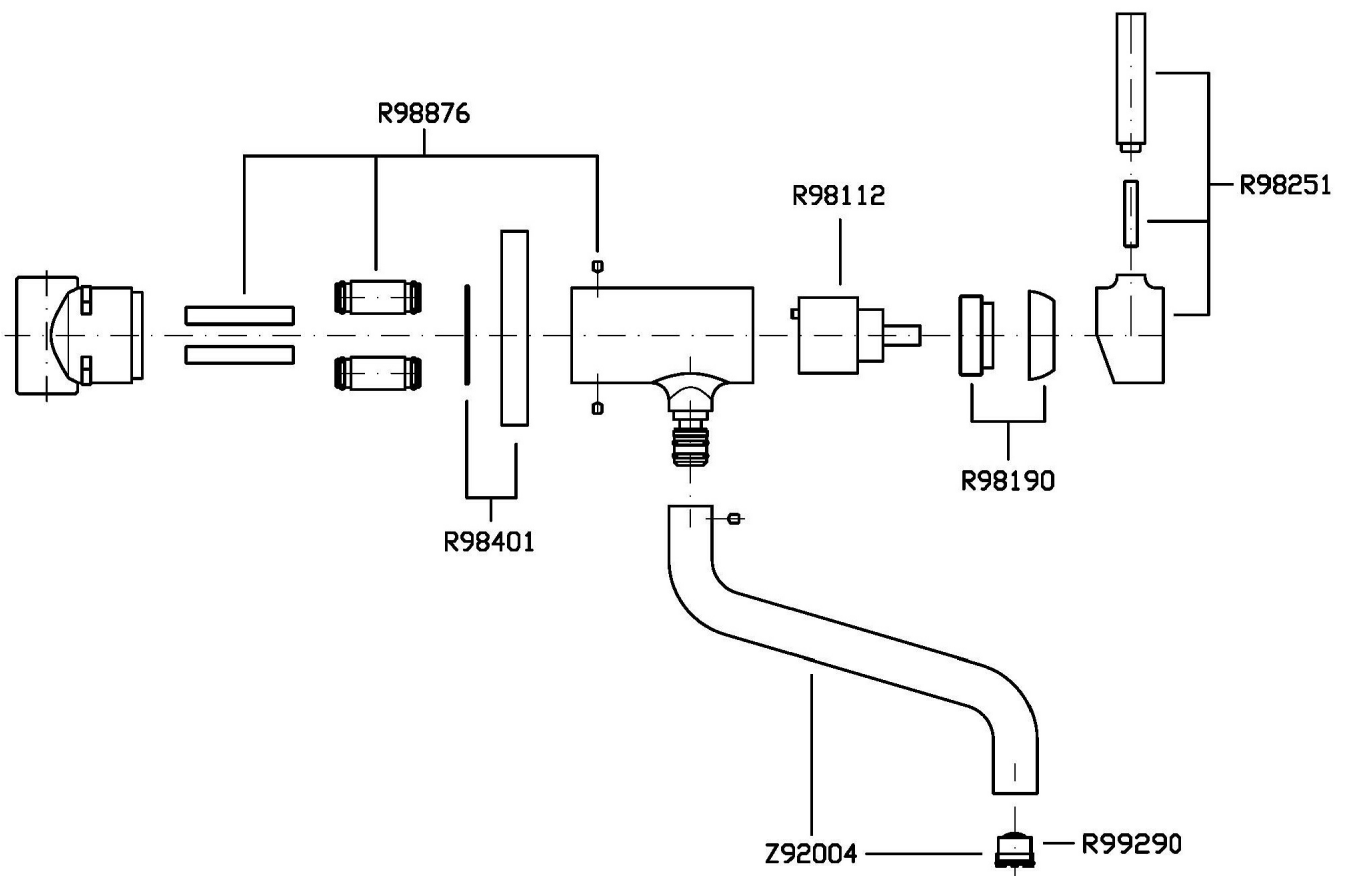

Pan built-in single lever sink mixer with swivel spout and aerator.

R99686

Parte incasso. / Built-in part.

Finiture / Finishes

Cromo / Chrome

Nickel Spazzolato /
Brushed Nickel

C3

KITCHEN

ZP6415

Disegno Complessivo / Overall Drawing

KITCHEN

ZP6415

Esplosi / Exploded

KITCHEN

ZP6415

Portate / Flowrates (lt/min)

PRESSIONE PRESSURE	1 BAR	2 BAR	3 BAR	4 BAR	5 BAR
LAVELLO SINK <i>P1</i>	9,8	13	16	19	20,3
<i>P2</i>					
<i>P3</i>					
<i>P4</i>					
<i>P5</i>					

KITCHEN

ZP6415

Pesi e Misure / Weights and Sizes

Peso (Kg) Weight (lb)	1,88 (Kg)	4,144648 (lb)
Volume (dc3) - (in3)	4,05 (dc3)	0,000247 (in3)
h (mm) - (in)	70 (mm)	2,755907 (in)
L1 (mm) - (in)	150 (mm)	5,905515 (in)
L2 (mm) - (in)	385 (mm)	15,1574885 (in)