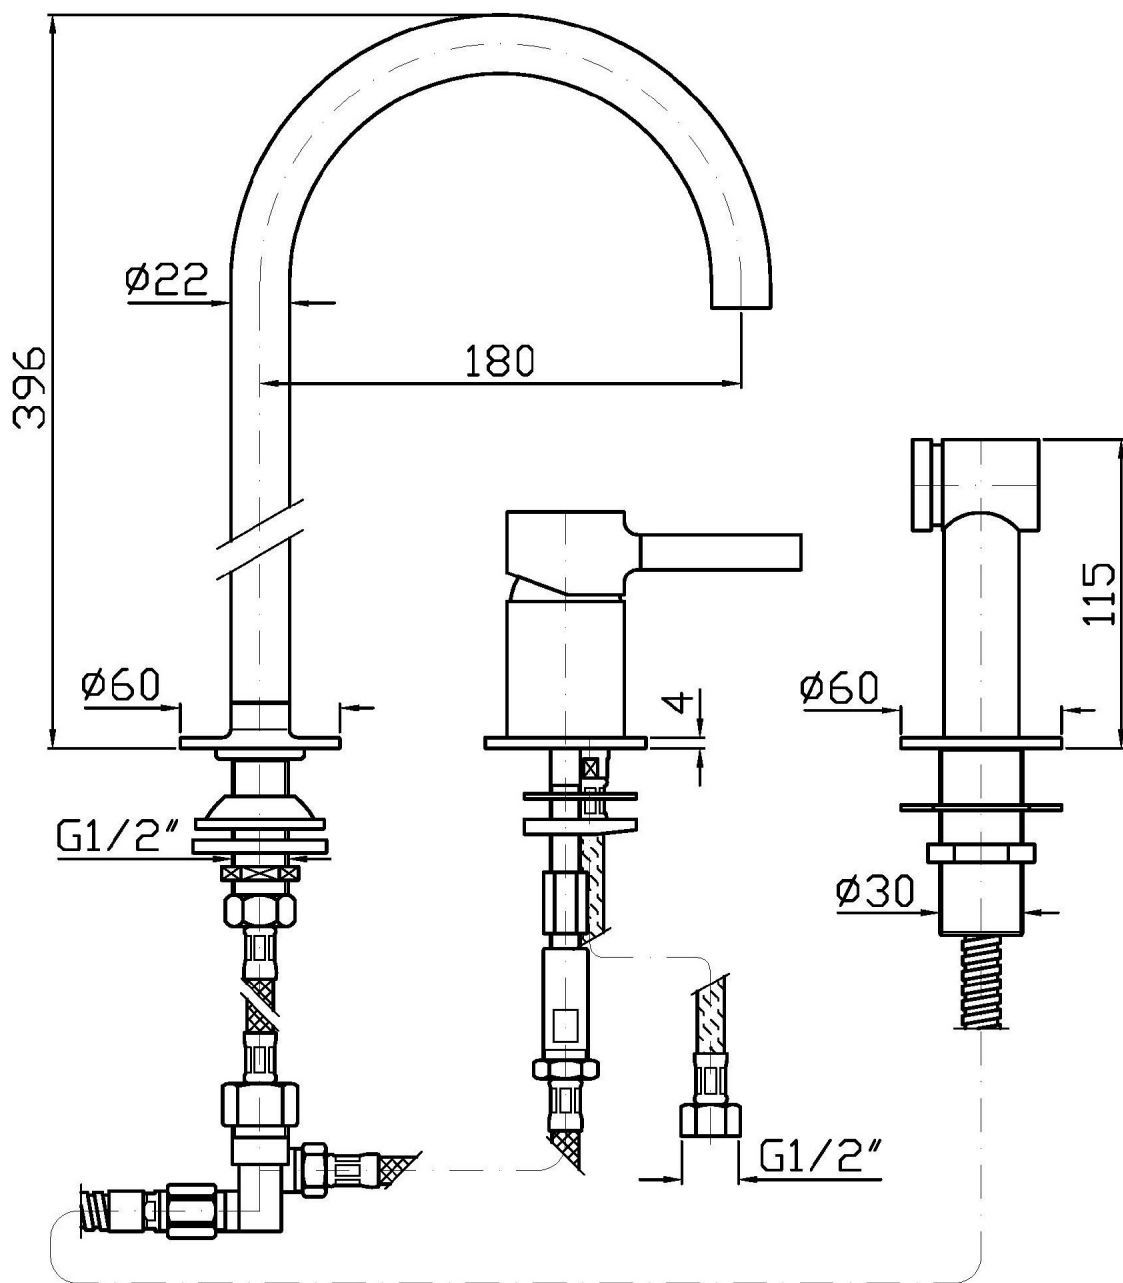

Pan single lever sink mixer with swivel spout side spray with diverter, aerator, flexible tails.

Finiture / Finishes

Cromo / Chrome

KITCHEN

ZP6278

Disegno Complessivo / Overall Drawing

KITCHEN

ZP6278

Esplosi / Exploded

KITCHEN

ZP6278 Portate / Flowrates (lt/min)

PRESSIONE PRESSURE	1 BAR	2 BAR	3 BAR	4 BAR	5 BAR
LAVELLO CON DOCETTA P1 SINK WITH SPRAY	5,1	7,5	9	10,2	11,7
P2					
P3					
P4					
P5					

KITCHEN

ZP6278 Pesì e Misure / Weights and Sizes

Peso (Kg) Weight (lb)	3,72 (Kg)	8,201112 (lb)
Volume (dc3) - (in3)	13,34 (dc3)	0,000814 (in3)
h (mm) - (in)	90 (mm)	3,543309 (in)
L1 (mm) - (in)	285 (mm)	11,2204785 (in)
L2 (mm) - (in)	520 (mm)	20,472452 (in)