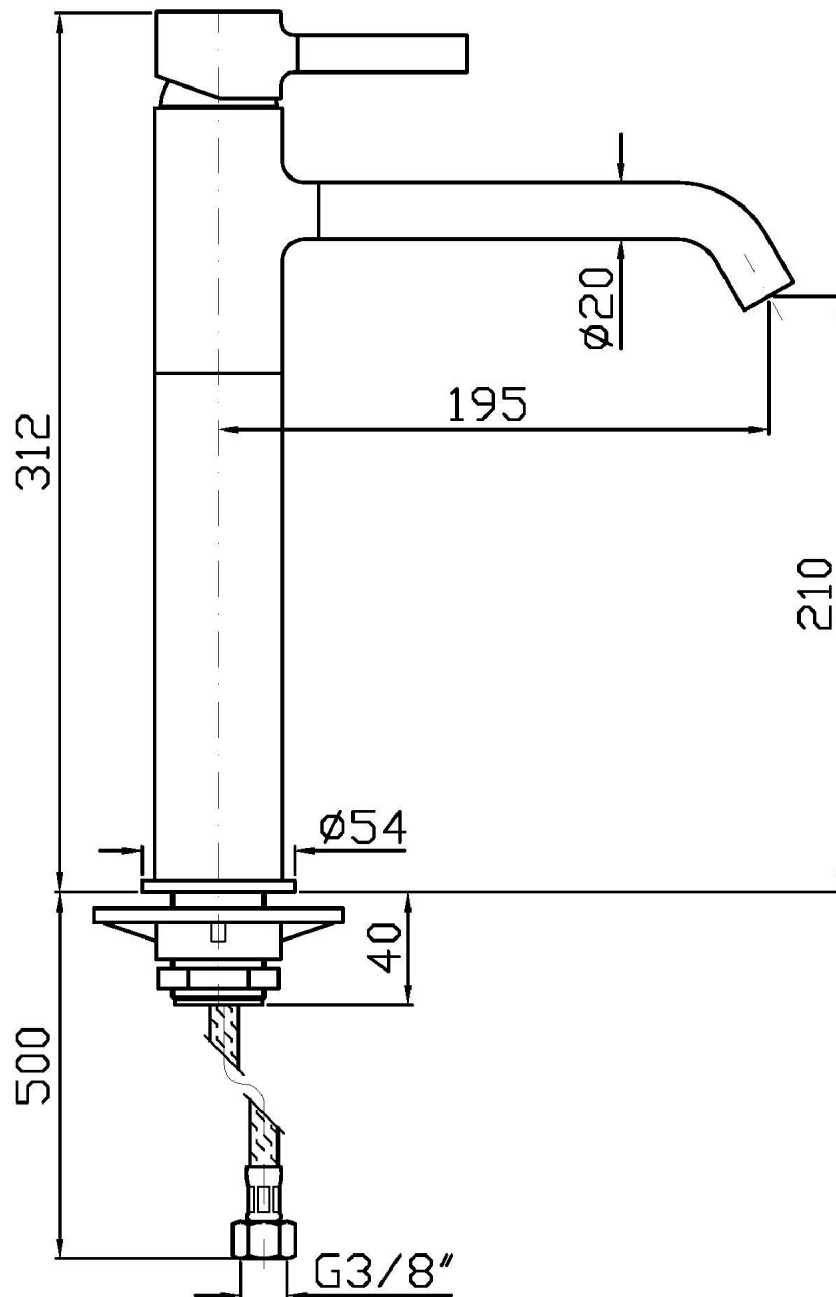

Pan single lever sink mixer with swivel spout, aerator, flexible tails.

Finiture / Finishes

Cromo / Chrome

KITCHEN

ZP6259

Disegno Complessivo / Overall Drawing

KITCHEN

ZP6259

Esplosi / Exploded

KITCHEN

ZP6259 Portate / Flowrates (lt/min)

PRESSIONE PRESSURE	1 BAR	2 BAR	3 BAR	4 BAR	5 BAR
LAVELLO SINK	6,1	8,7	10,5	12,2	13,7
P1					
P2					
P3					
P4					
P5					

KITCHEN

ZP6259 Pesì e Misure / Weights and Sizes

Peso (Kg) Weight (lb)	3,296 (Kg)	7,2663616 (lb)
Volume (dc3) - (in3)	11,01 (dc3)	0,000672 (in3)
h (mm) - (in)	90 (mm)	3,543309 (in)
L1 (mm) - (in)	335 (mm)	13,1889835 (in)
L2 (mm) - (in)	365 (mm)	14,3700865 (in)