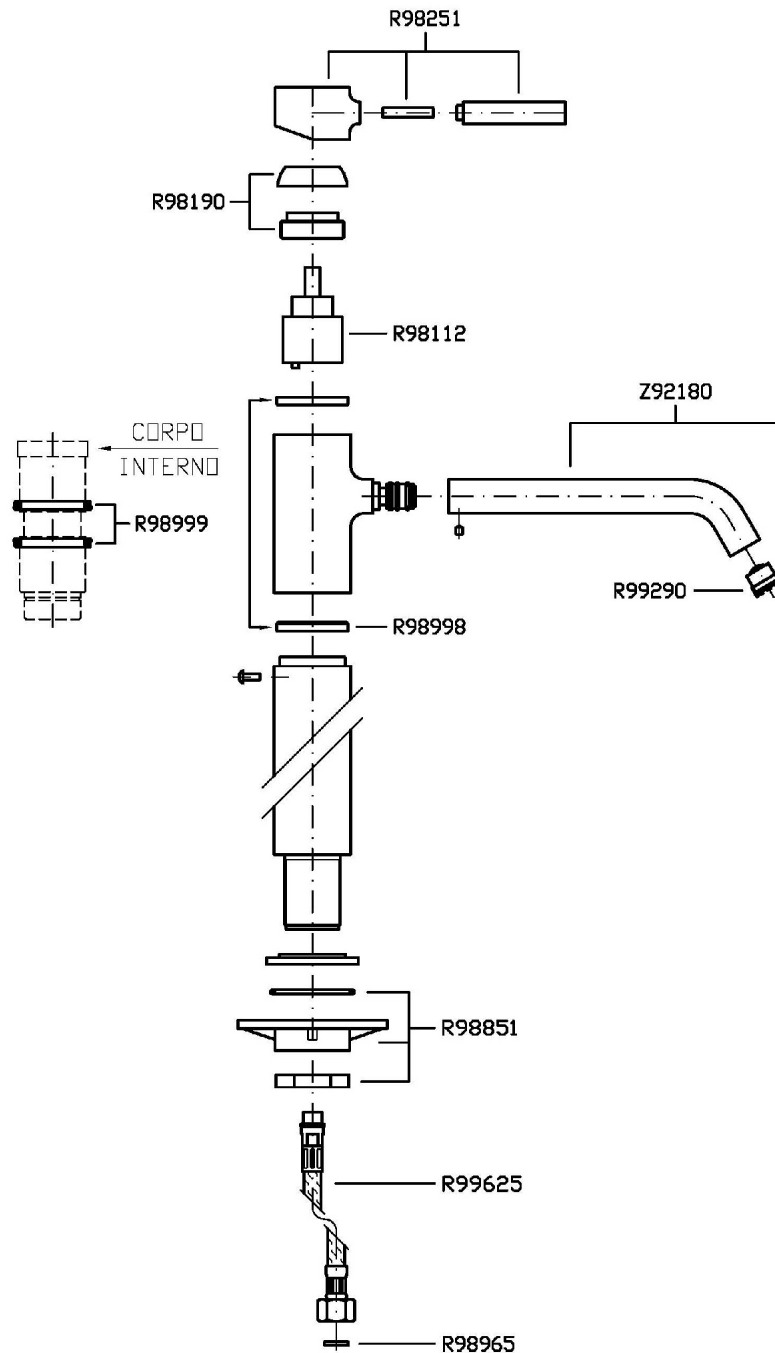

Pan single lever sink mixer with swivel spout, aerator, flexible tails.

Finiture / Finishes

Cromo / Chrome

KITCHEN

ZP6259

Disegno Complessivo / Overall Drawing

KITCHEN

ZP6259

Esplosi / Exploded

KITCHEN

ZP6259 Portate / Flowrates (lt/min)

PRESSIONE PRESSURE	1 BAR	2 BAR	3 BAR	4 BAR	5 BAR
LAVELLO SINK	6,1	8,7	10,5	12,2	13,7
P1					
P2					
P3					
P4					
P5					

KITCHEN

ZP6259 Pesì e Misure / Weights and Sizes

Peso (Kg) Weight (lb)	3,296 (Kg)	7,2663616 (lb)
Volume (dc3) - (in3)	11,01 (dc3)	0,000672 (in3)
h (mm) - (in)	90 (mm)	3,543309 (in)
L1 (mm) - (in)	335 (mm)	13,1889835 (in)
L2 (mm) - (in)	365 (mm)	14,3700865 (in)