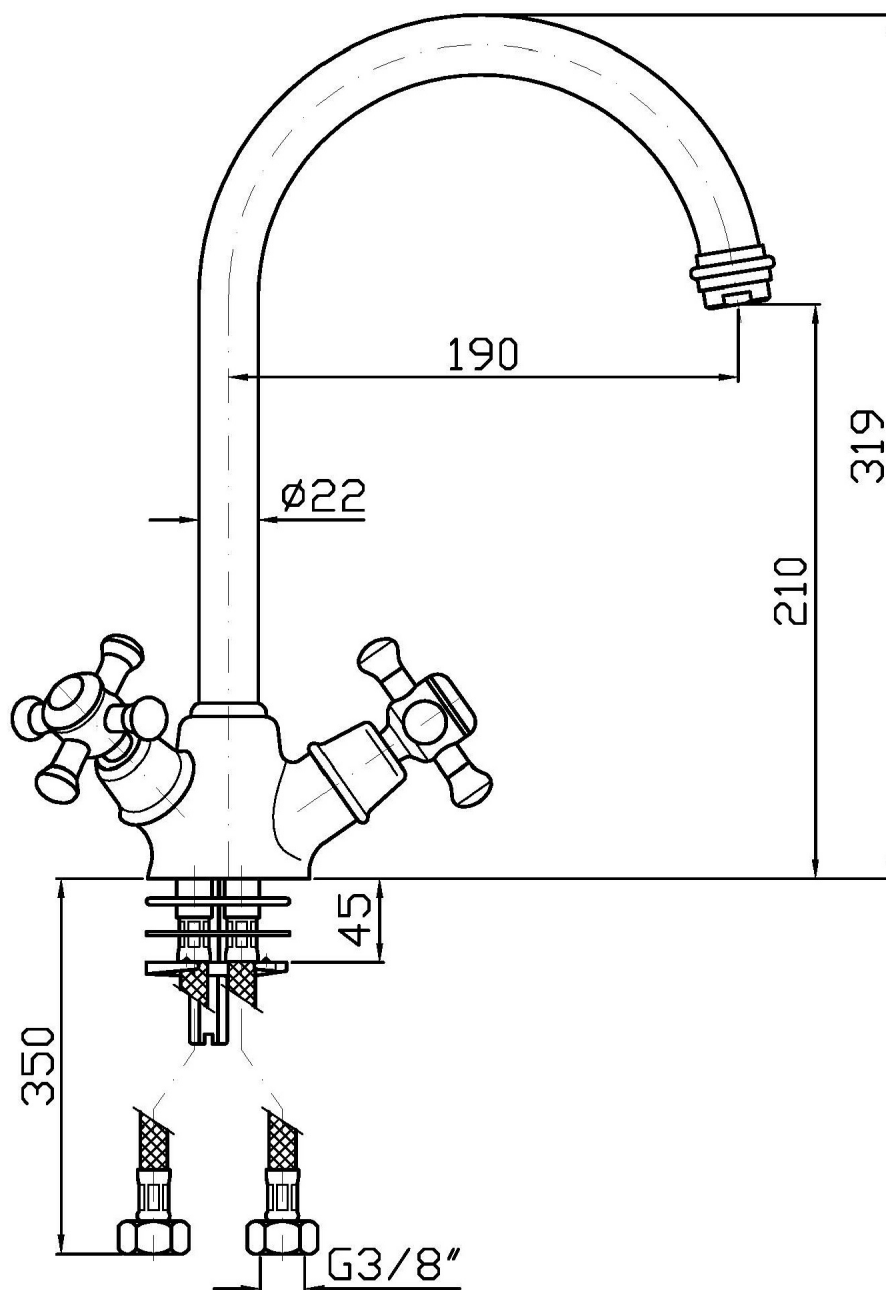

## KITCHEN

Z46217.8008 Monoforo lavello Delfi con bocca girevole. / Delfi single hole sink mixer with swivel spout.

Monoforo lavello Delfi con bocca girevole, aeratore, flessibili di collegamento.

Delfi single hole sink mixer with swivel spout, aerator, flexible tails.

## KITCHEN

Z46217.8008 Disegno Complessivo / Overall Drawing

## KITCHEN

Z46217.8008 Pesì e Misure / Weights and Sizes

Peso ( Kg ) Weight ( lb )	2,68 ( Kg )	5,908328 ( lb )
Volume ( dc3 ) - ( in3 )	7,43 ( dc3 )	0,000453 ( in3 )
h ( mm ) - ( in )	90 ( mm )	3,543309 ( in )
L1 ( mm ) - ( in )	250 ( mm )	9,842525 ( in )
L2 ( mm ) - ( in )	330 ( mm )	12,992133 ( in )