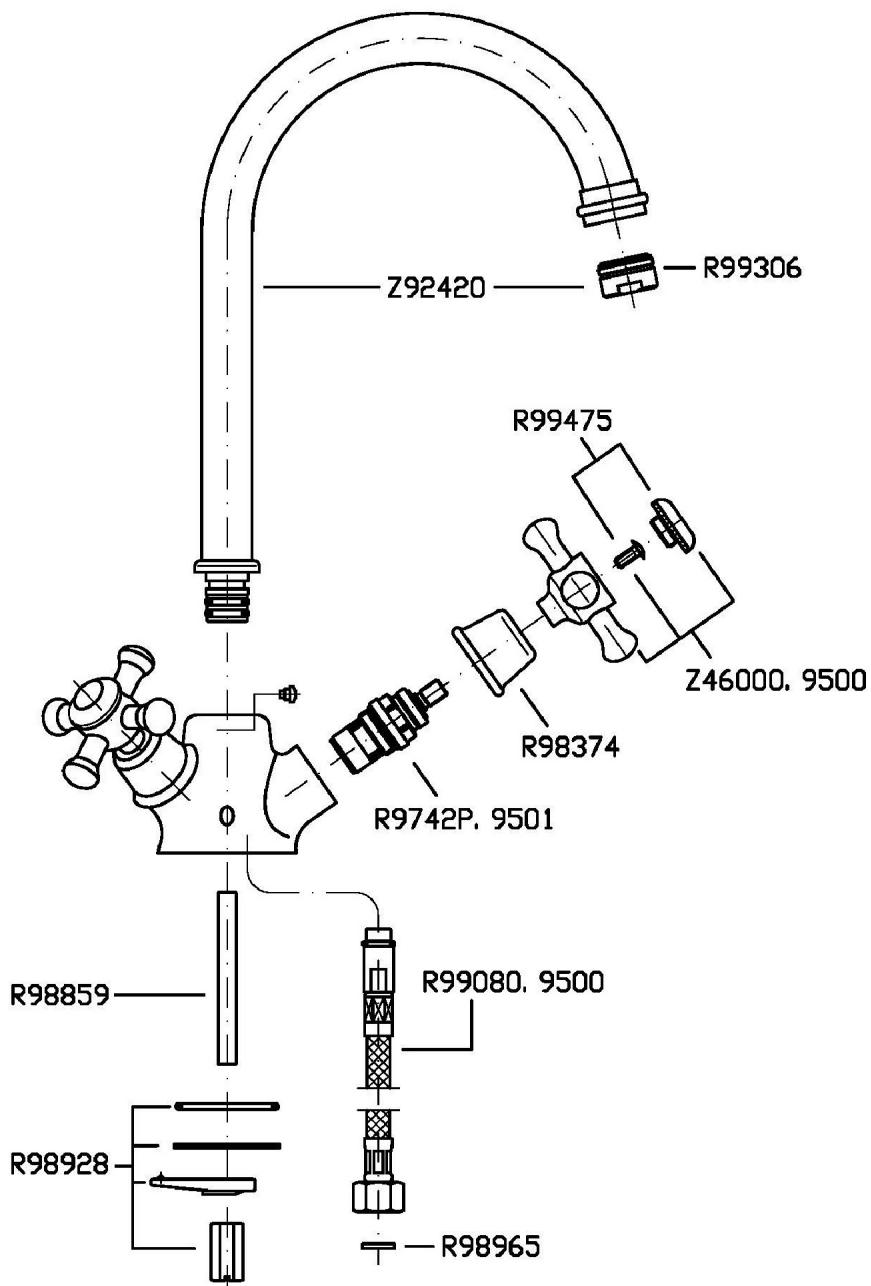

KITCHEN

Z46217.8008 Esplosi / Exploded