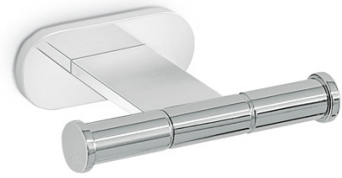

# LINFA - O'RAMA

## ACCESSORI / ACCESSORIES

Art. 67222

Appendino a muro.

Robe hook.

### FINITURE DISPONIBILI | AVAILABLE FINISHES

 01.013 bianco lucido / glossy white	 59.065 PVD cromo pvd / sky chrome
 01.007 nero lucido glossy black	 59.066 PVD acciaio inox / stainless steel
 01.014 bianco opaco matt white	 61.020 oro lucido / glossy gold
 01.093 nero opaco matt black	 M0.070 EXCLUSIVE METAL titanium satin
 21.018 cromo / chrome	 M0.071 EXCLUSIVE METAL gold satin
 31.021 rame spazzolato / brushed copper	 M0.072 EXCLUSIVE METAL copper satin
 31.023 bronzo spazzolato / brushed bronze	 M0.073 EXCLUSIVE METAL titanium glossy
 31.028 cromo spazzolato / brushed chrome	 M0.074 EXCLUSIVE METAL gold glossy
 58.061 PVD rame bronzato / copper bronze	 M0.075 EXCLUSIVE METAL copper glossy
 58.062 PVD nichel lucido / grey seven	
 58.063 PVD canna di fucile / gun metal	
 59.064 PVD canna di fucile spazzolato / brushed gun metal	